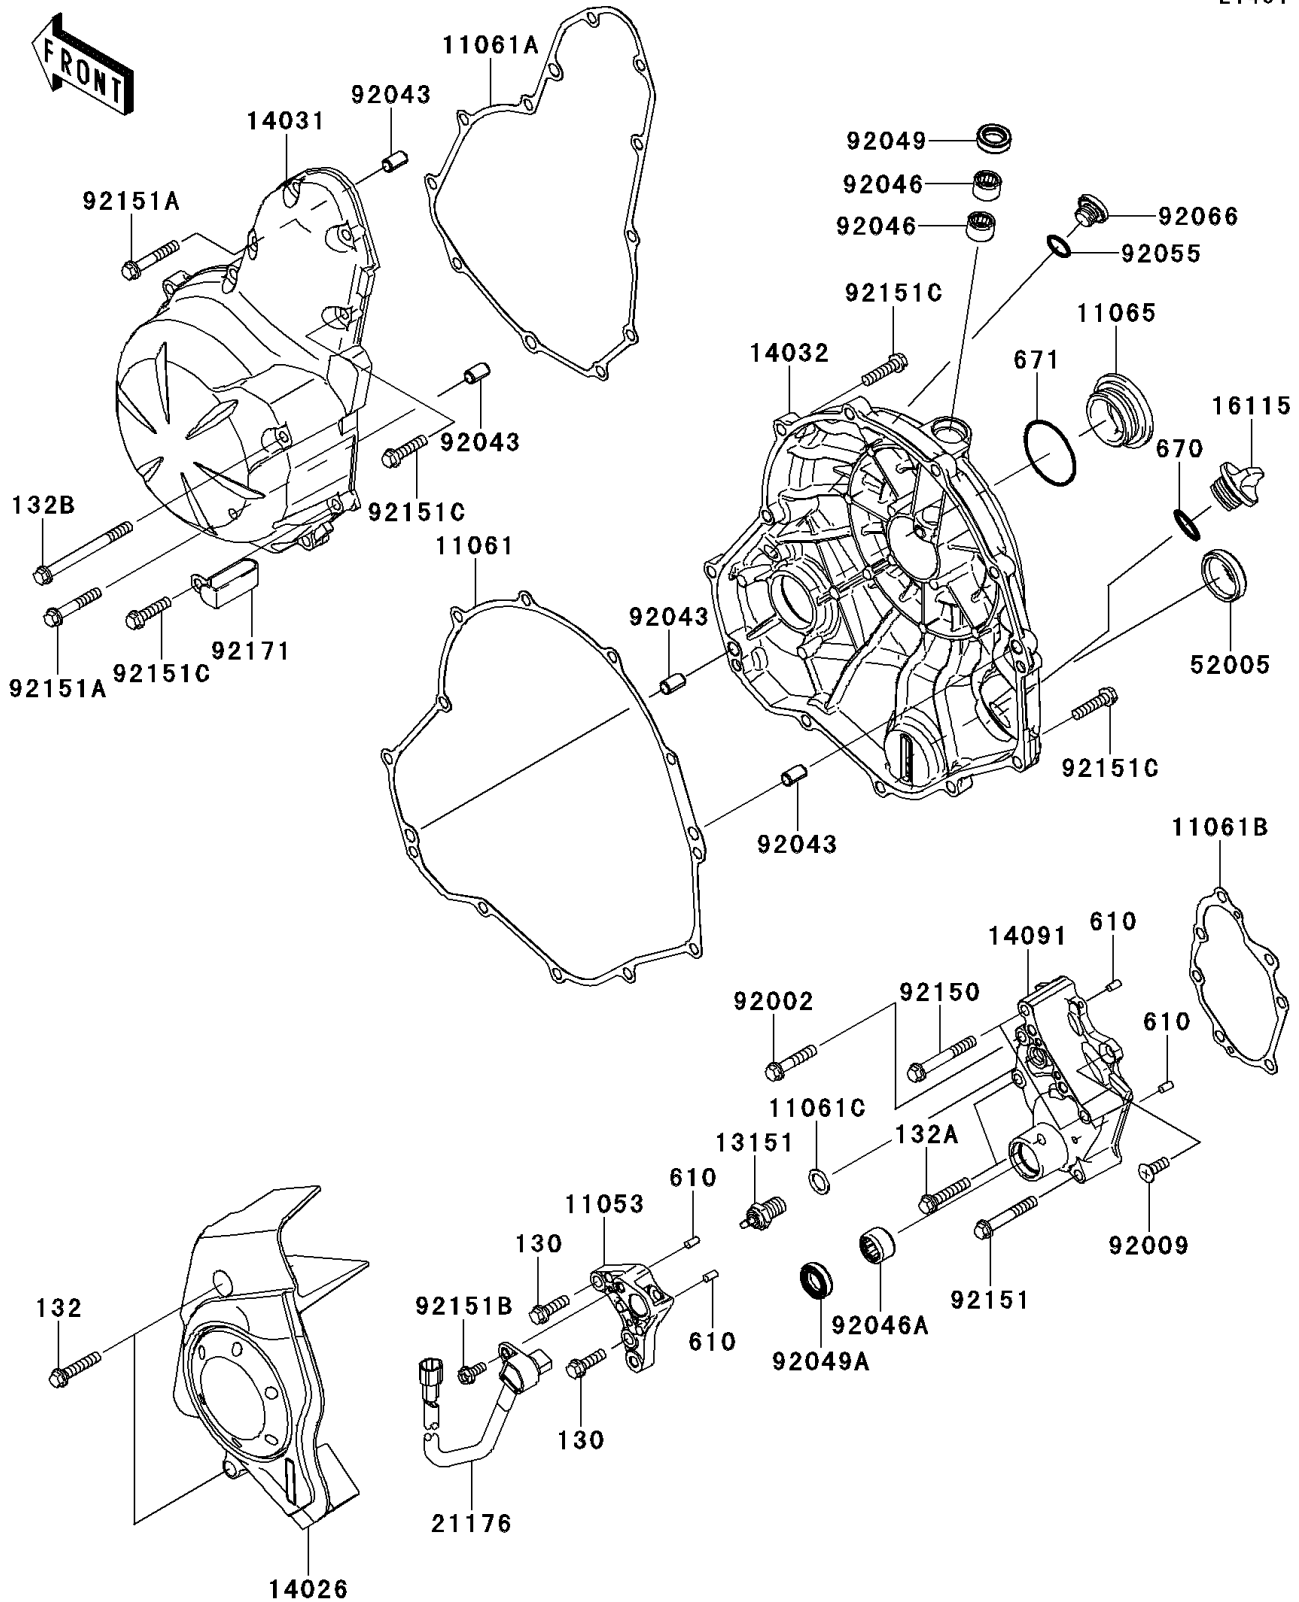

2010 Ninja® 650R

PARTS DIAGRAM

Engine Cover(s)

E1431

2010 Ninja[®] 650R

PARTS LIST

Engine Cover(s)

ITEM NAME

PART NUMBER

QUANTITY
