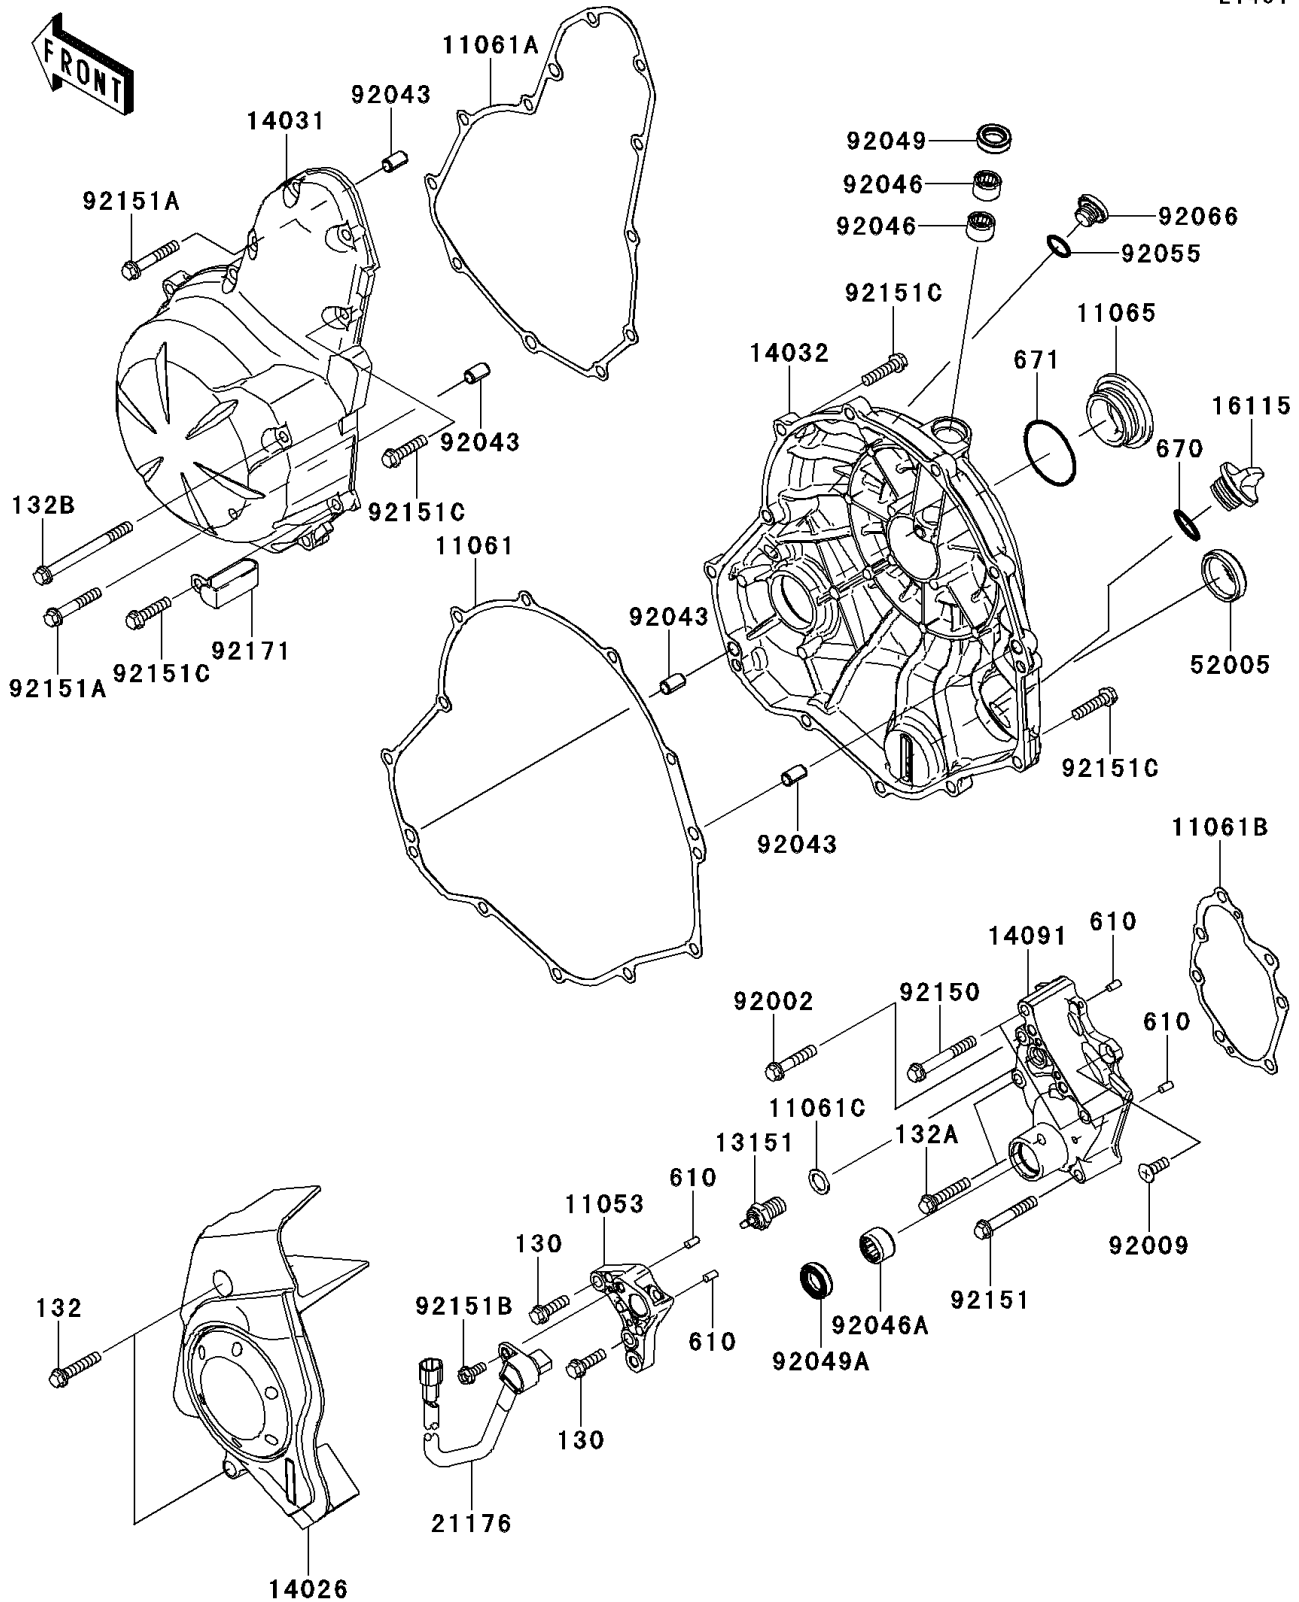

2009 Ninja® 650R

PARTS DIAGRAM

Engine Cover(s)

E1431

2009 Ninja® 650R

PARTS LIST

Engine Cover(s)

ITEM NAME

PART NUMBER

QUANTITY
