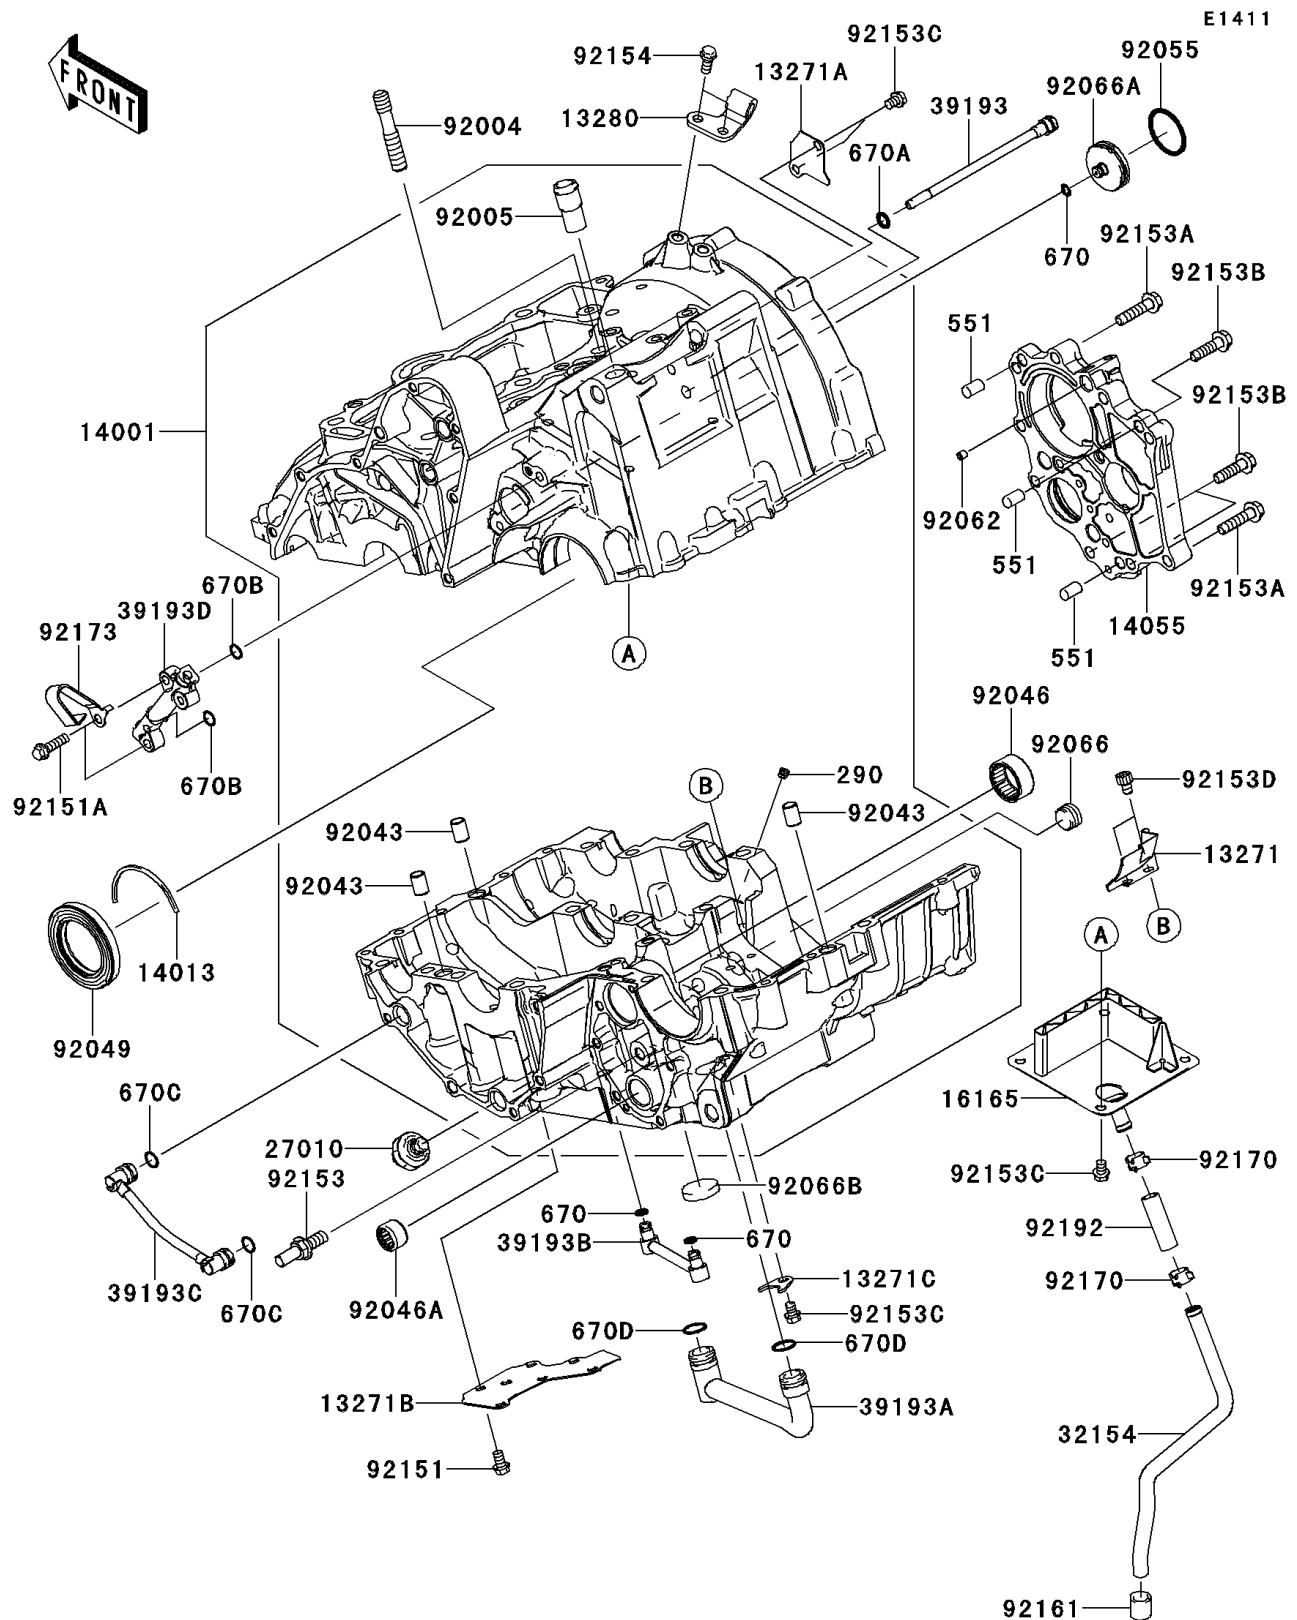

2010 Ninja® 650R

PARTS DIAGRAM

Crankcase

Kawasaki

Let the Good Times Roll®

2010 Ninja® 650R

PARTS LIST

Crankcase

ITEM NAME

PART NUMBER

QUANTITY
