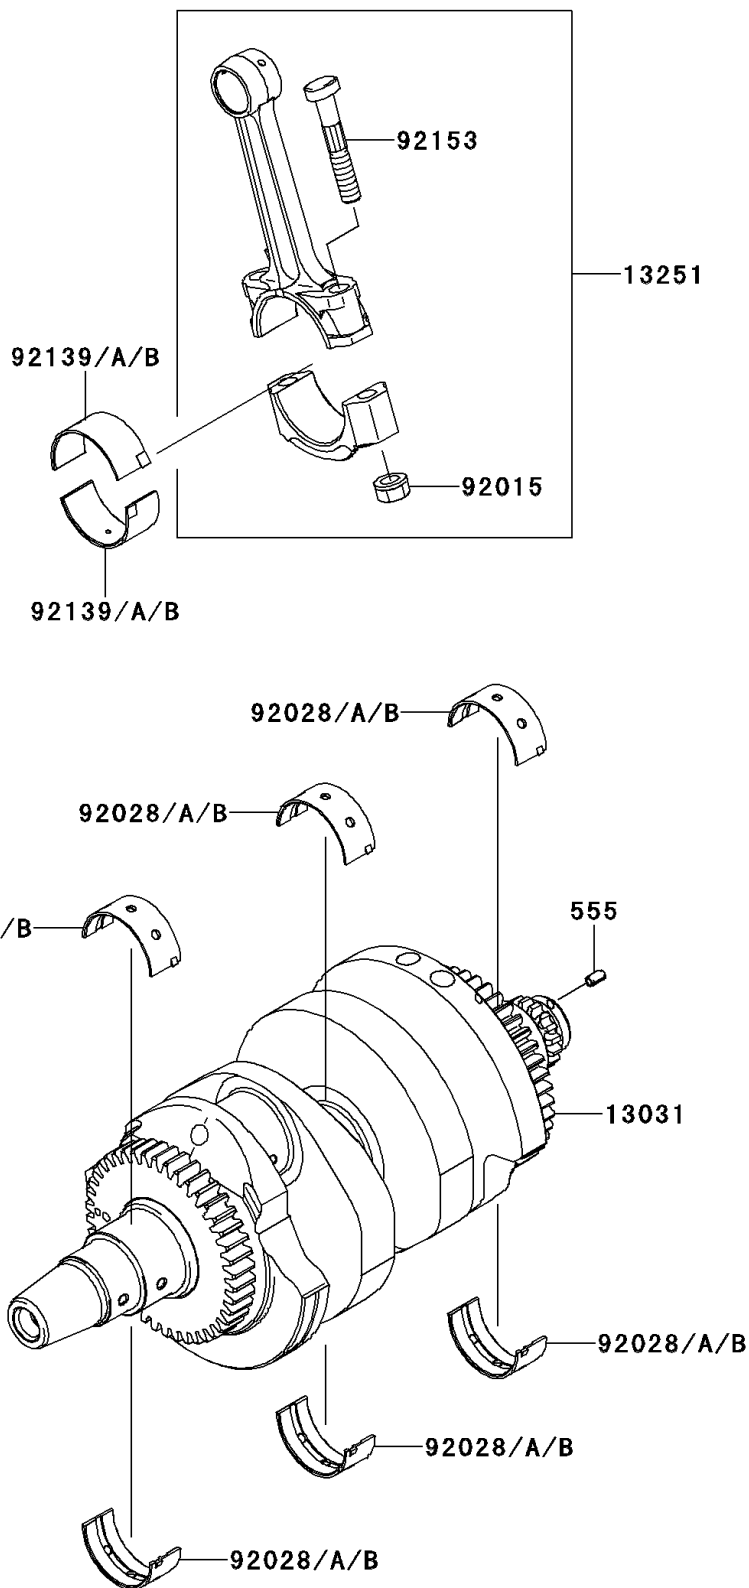

2010 Ninja® 650R

PARTS DIAGRAM

Crankshaft

Kawasaki

Let the Good Times Roll®

E1321

2010 Ninja[®] 650R

PARTS LIST

Crankshaft

ITEM NAME

PART NUMBER

QUANTITY
