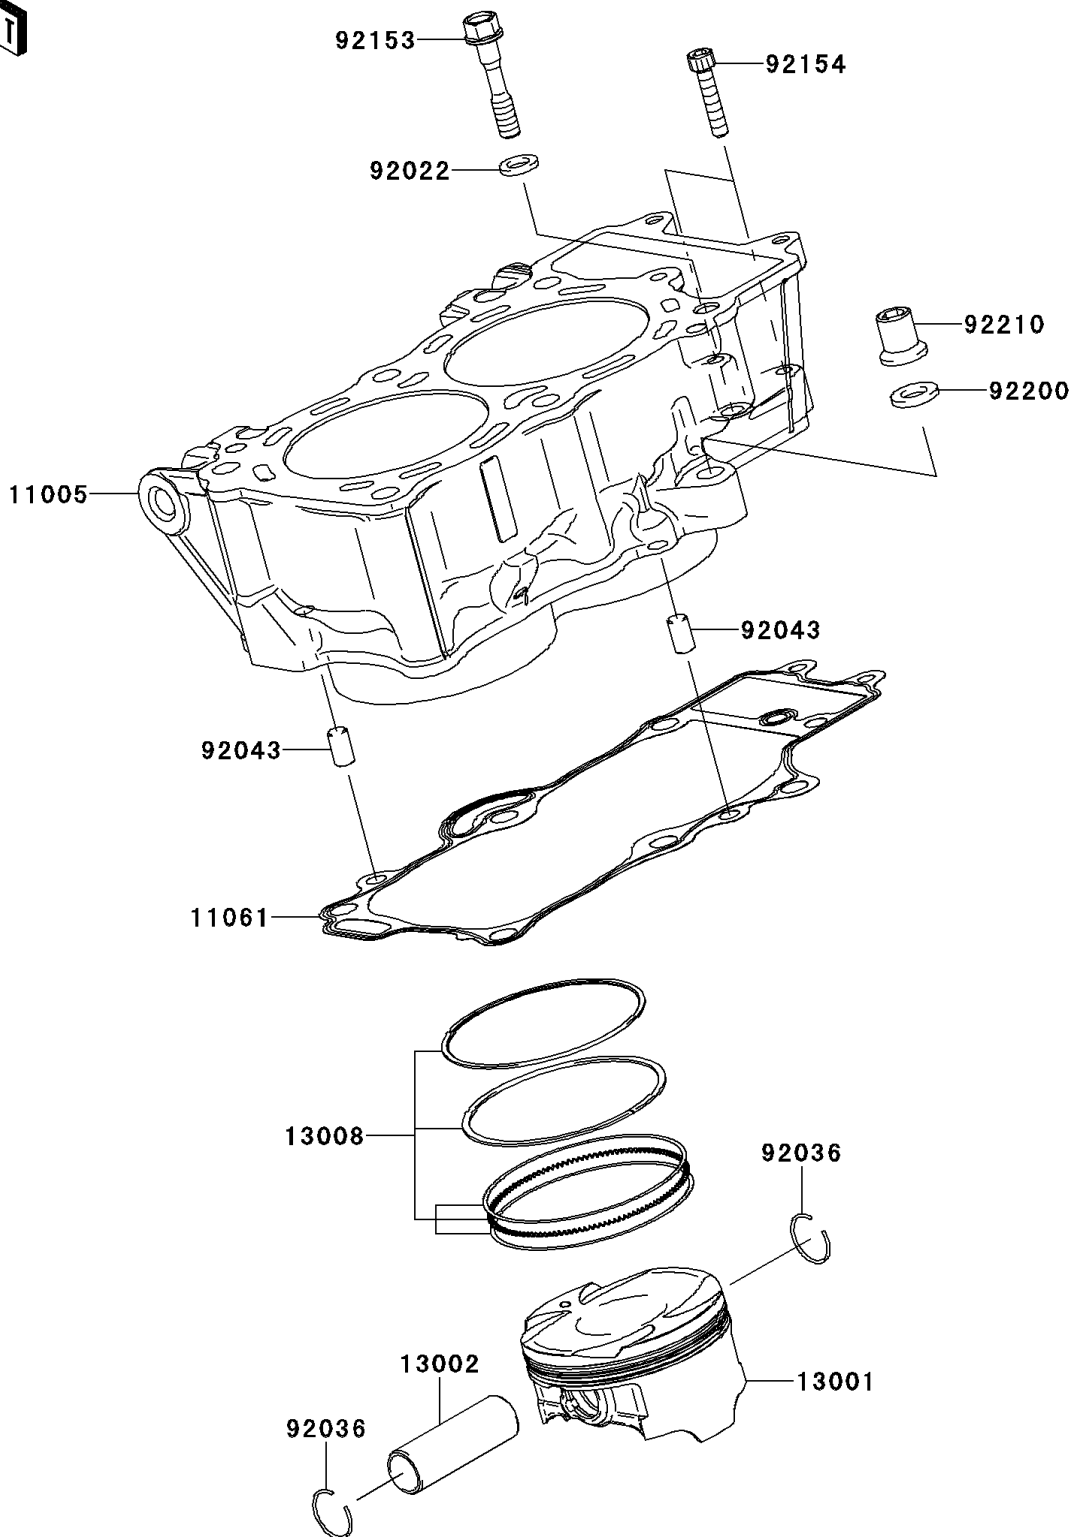

2010 Ninja[®] 650R

PARTS DIAGRAM

Cylinder/Piston(s)

Kawasaki

Let the Good Times Roll[®]

E1120

2010 Ninja® 650R

PARTS LIST

Cylinder/Piston(s)

ITEM NAME

PART NUMBER

QUANTITY
