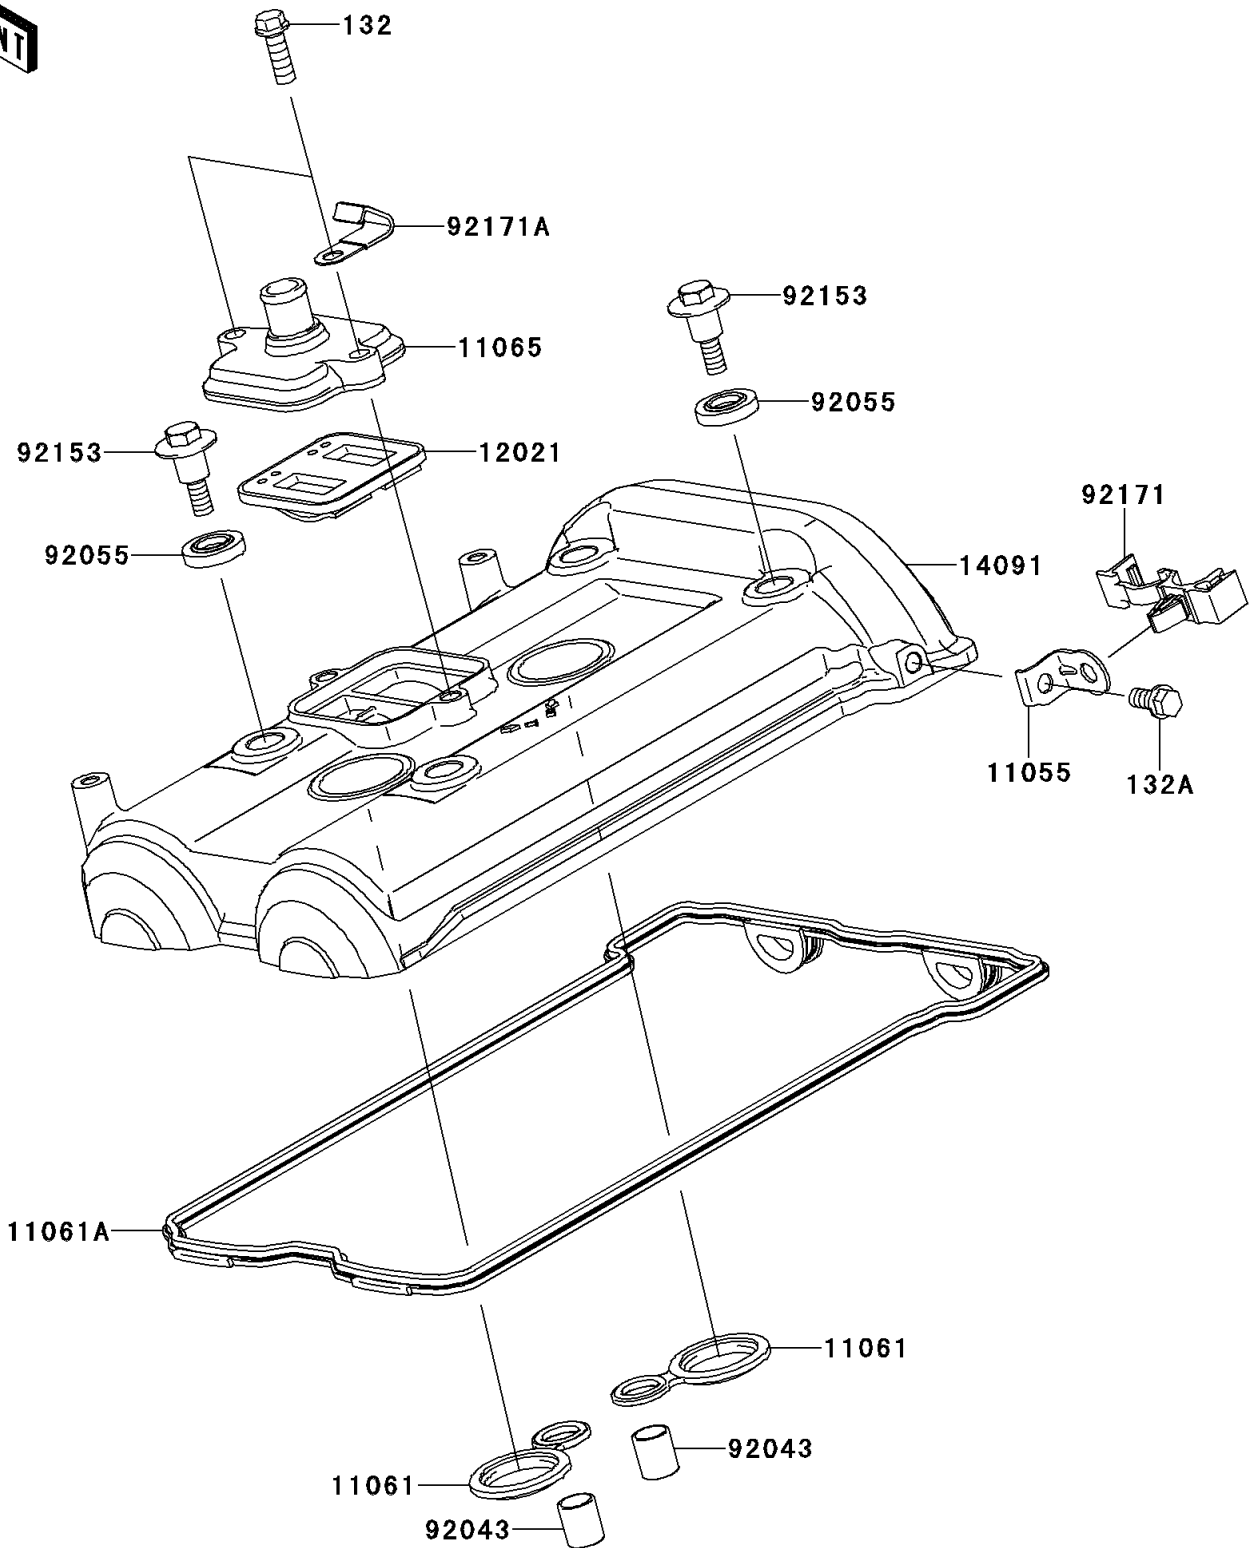

2011 NINJA® 650R

PARTS DIAGRAM

Cylinder Head Cover

E1112

2011 NINJA® 650R

PARTS LIST

Cylinder Head Cover

ITEM NAME	PART NUMBER	QUANTITY
BRACKET (Ref # 11055)	11055-1122	1
GASKET,SPARK PLUG HOLE (Ref # 11061)	11061-0105	2
GASKET,HEAD COVER (Ref # 11061A)	11061-0170	1
CAP (Ref # 11065)	11065-0286	1
VALVE-ASSY-REED (Ref # 12021)	12021-1130	1
COVER,HEAD (Ref # 14091)	14091-1702	1
PIN,10.1X12X14 (Ref # 92043)	92043-4009	2
RING-O,HEAD COVER BOLT (Ref # 92055)	92055-0195	4
BOLT,HEAD COVER (Ref # 92153)	92153-0793	4
CLAMP,BRAKE HOSE (Ref # 92171)	92171-0789	1
CLAMP (Ref # 92171A)	92171-0813	1
BOLT-FLANGED-SMALL,6X18 (Ref # 132)	132BA0618	2
BOLT-FLANGED-SMALL,6X12 (Ref # 132A)	132BB0612	1