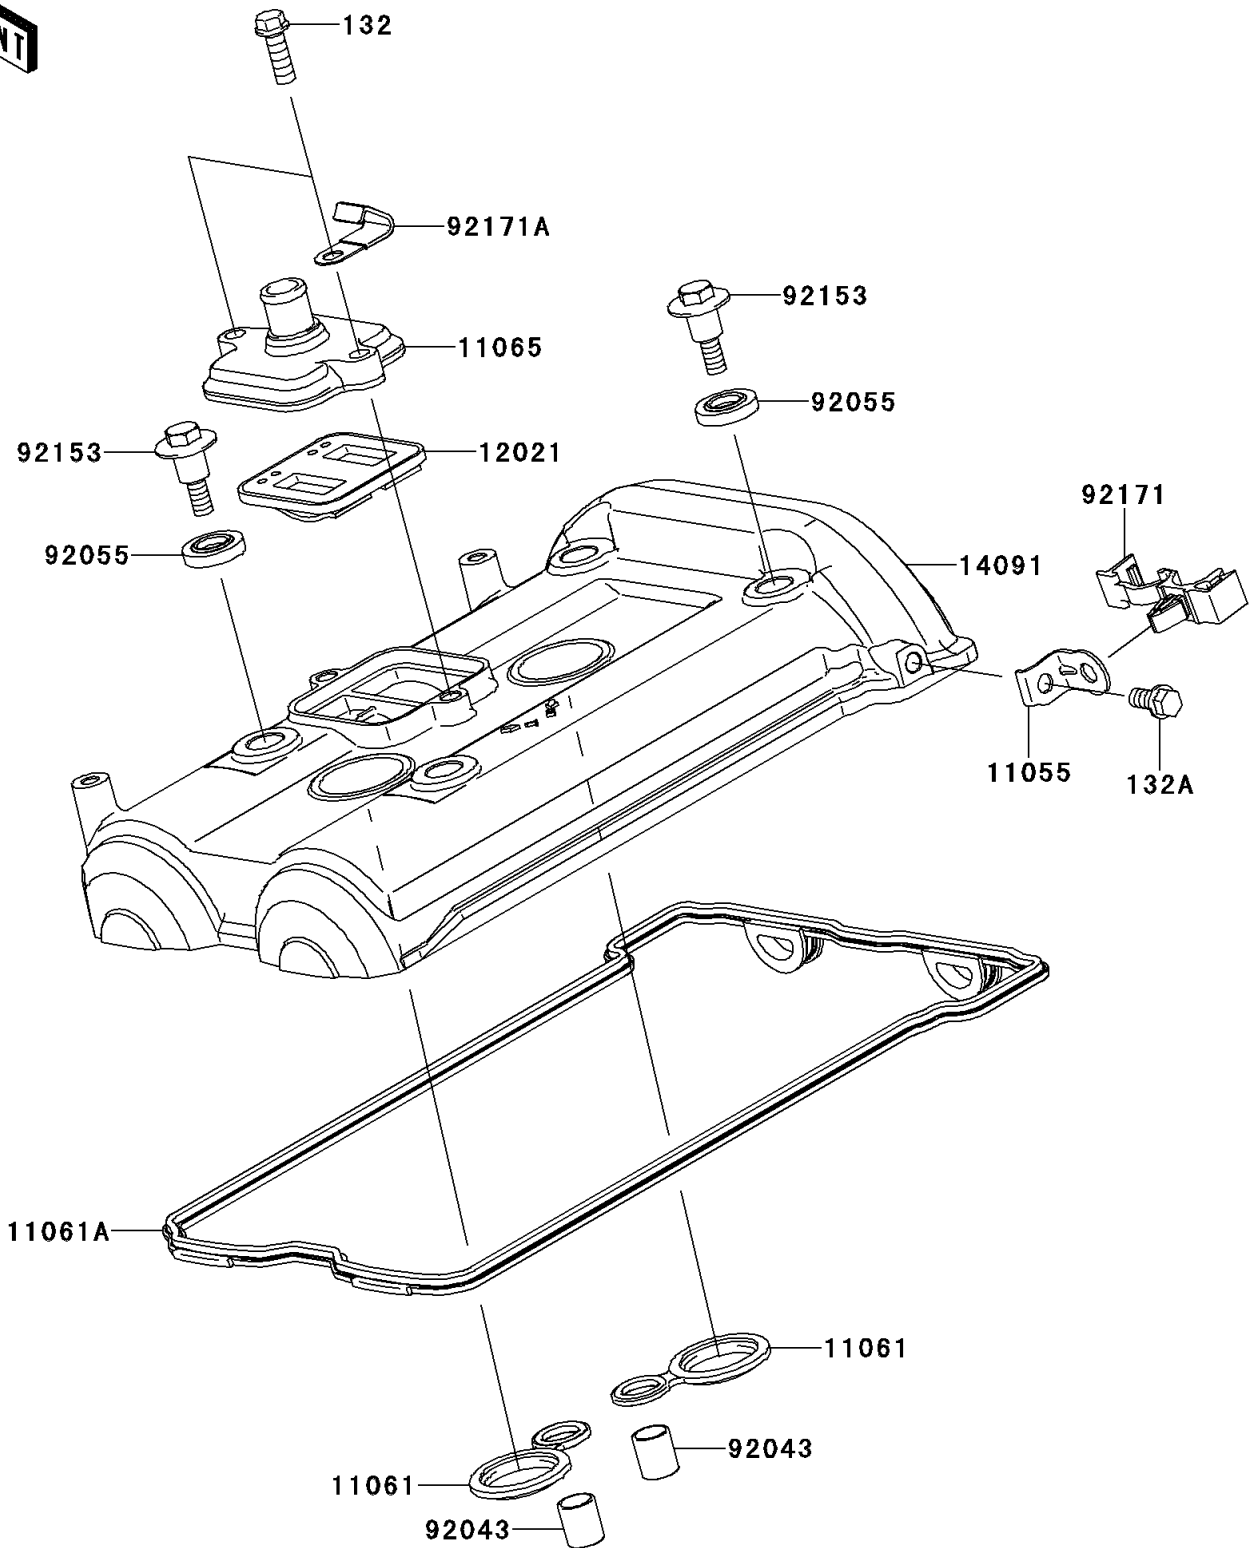

2010 Ninja® 650R

PARTS DIAGRAM

Cylinder Head Cover

E1112

2010 Ninja® 650R

PARTS LIST

Cylinder Head Cover

ITEM NAME

PART NUMBER

QUANTITY
