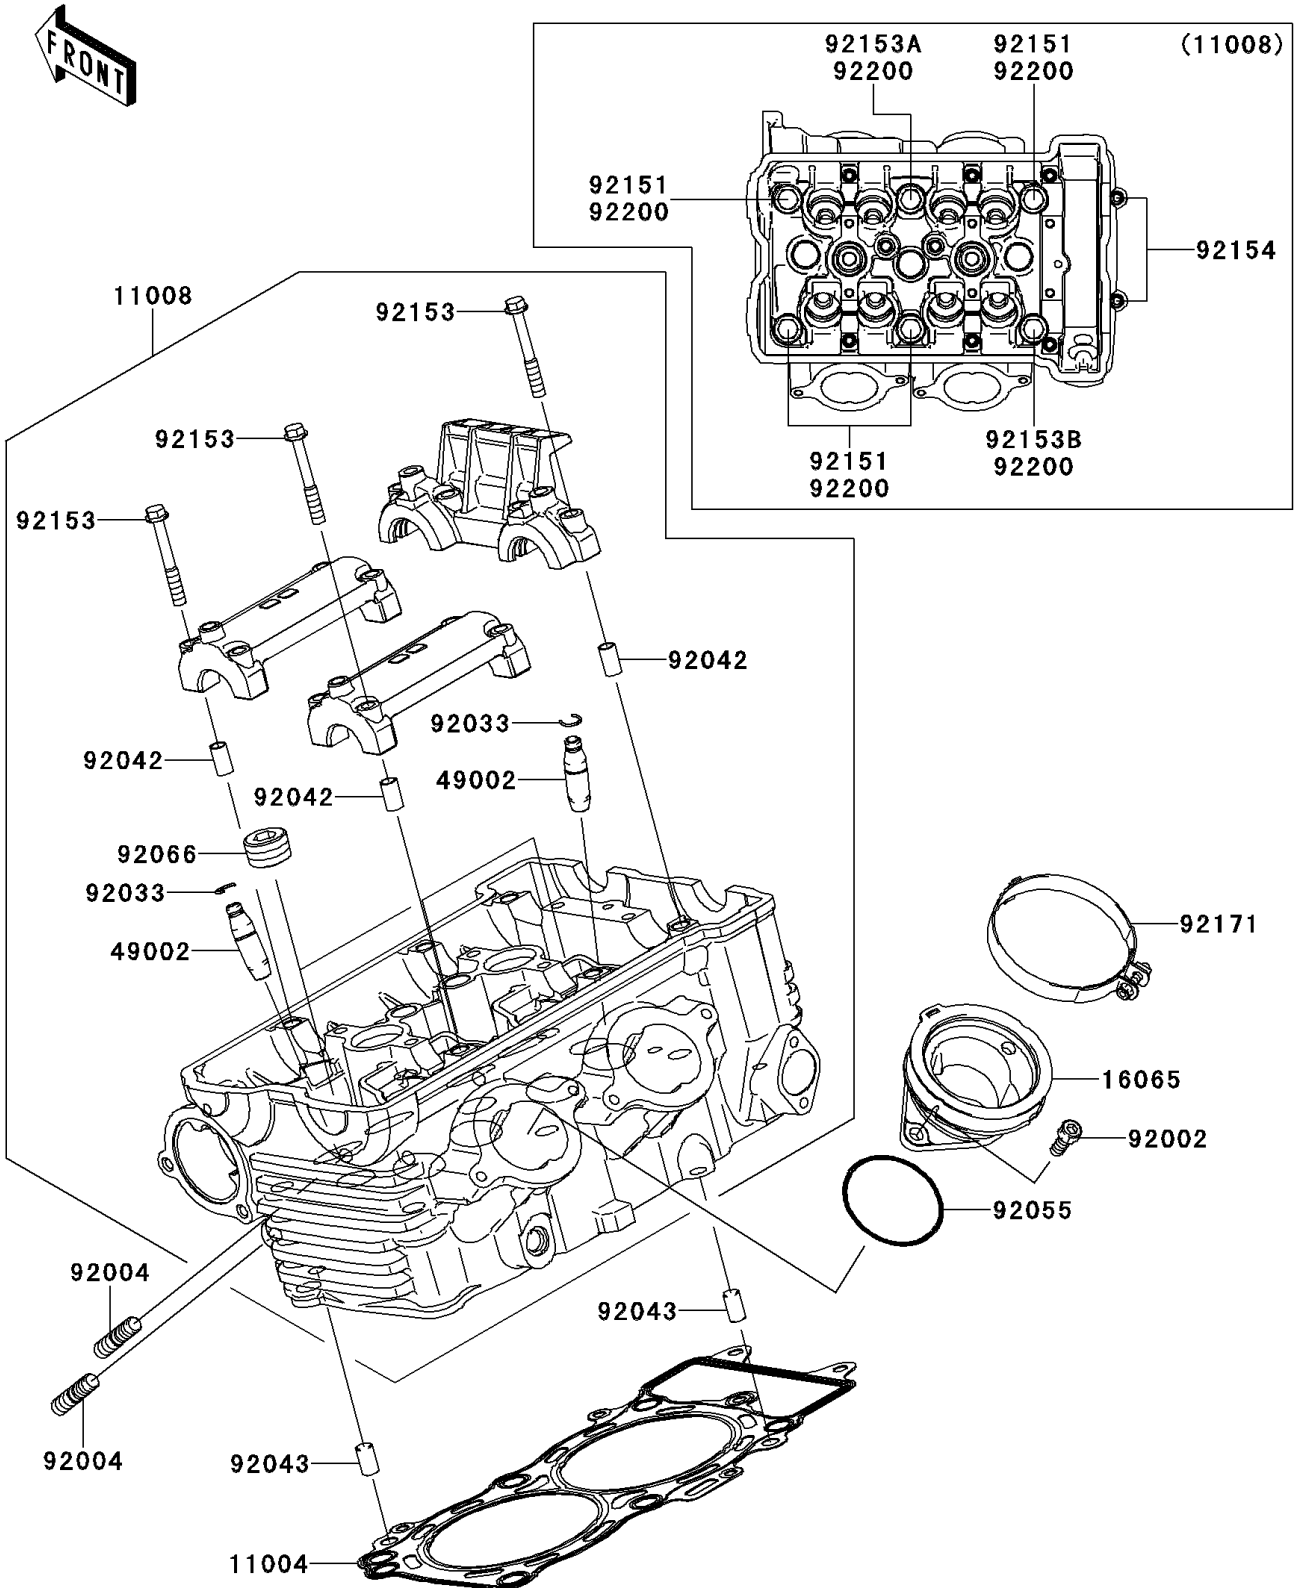

2009 Ninja® 650R

PARTS DIAGRAM

Cylinder Head

E1111

2009 Ninja® 650R

PARTS LIST

Cylinder Head

ITEM NAME

PART NUMBER

QUANTITY
