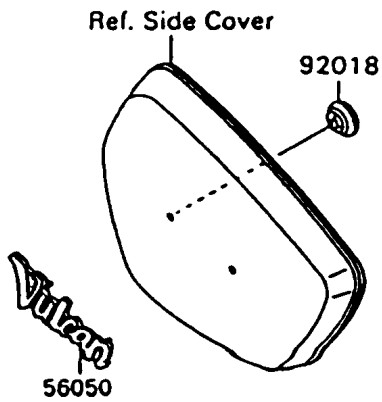

1997 Vulcan 1500

PARTS DIAGRAM

Decals(Ebony/Red)(VN1500-A11)

F2861B

1997 Vulcan 1500

PARTS LIST

Decals(Ebony/Red)(VN1500-A11)

ITEM NAME

PART NUMBER

QUANTITY
