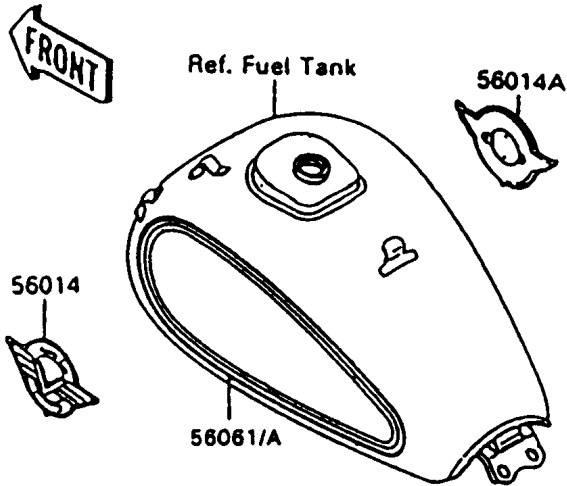

1997 Vulcan 1500

PARTS DIAGRAM

Decals(Ebony/Red)(VN1500-A11)

F2861B

1997 Vulcan 1500

PARTS LIST

Decals(Ebony/Red)(VN1500-A11)

ITEM NAME

PART NUMBER

QUANTITY
