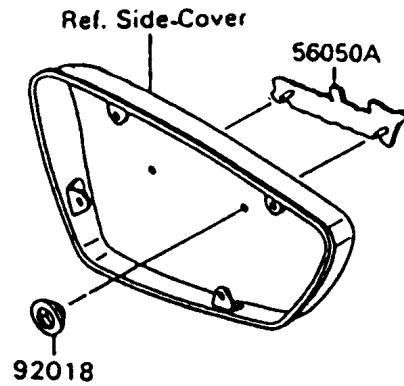

1997 Vulcan 1500

PARTS DIAGRAM

Decals(Ebony/Red)(VN1500-A11)

F2861B

1997 Vulcan 1500

PARTS LIST

Decals(Ebony/Red)(VN1500-A11)

ITEM NAME

PART NUMBER

QUANTITY
