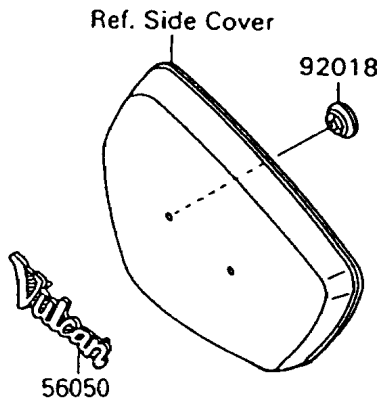

1996 Vulcan 1500

PARTS DIAGRAM

Decals(Red/Red)(VN1500-A10)

F 2861

1996 Vulcan 1500

PARTS LIST

Decals(Red/Red)(VN1500-A10)

ITEM NAME

PART NUMBER

QUANTITY
