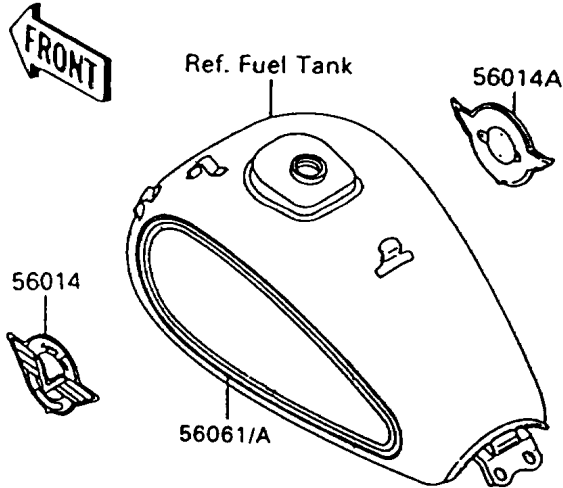

1996 Vulcan 1500

PARTS DIAGRAM

Decals(Red/Red)(VN1500-A10)

F 2861

1996 Vulcan 1500

PARTS LIST

Decals(Red/Red)(VN1500-A10)

ITEM NAME

PART NUMBER

QUANTITY
