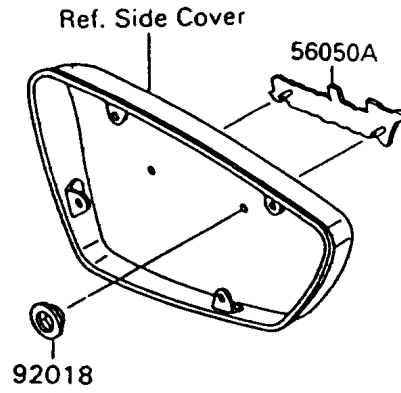

1996 Vulcan 1500

PARTS DIAGRAM

Decals(Red/Red)(VN1500-A10)

F 2861

1996 Vulcan 1500

PARTS LIST

Decals(Red/Red)(VN1500-A10)

ITEM NAME

PART NUMBER

QUANTITY
