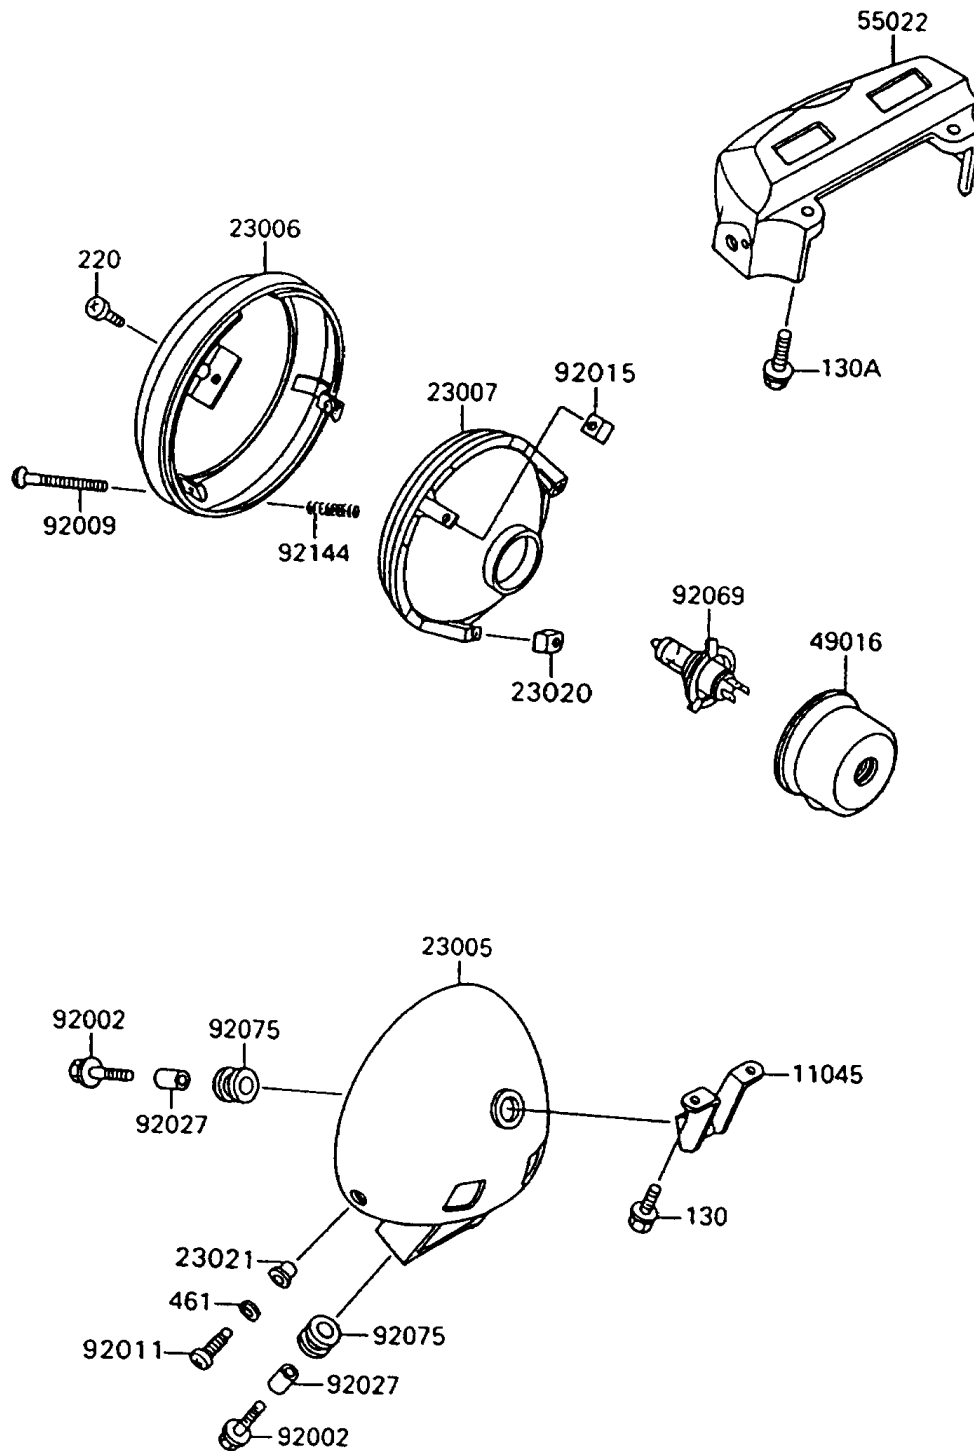

1997 Vulcan 1500

PARTS DIAGRAM

Headlight(s)

F 2710

1997 Vulcan 1500

PARTS LIST

Headlight(s)

Kawasaki

Let the Good Times Roll®

ITEM NAME

PART NUMBER

QUANTITY
