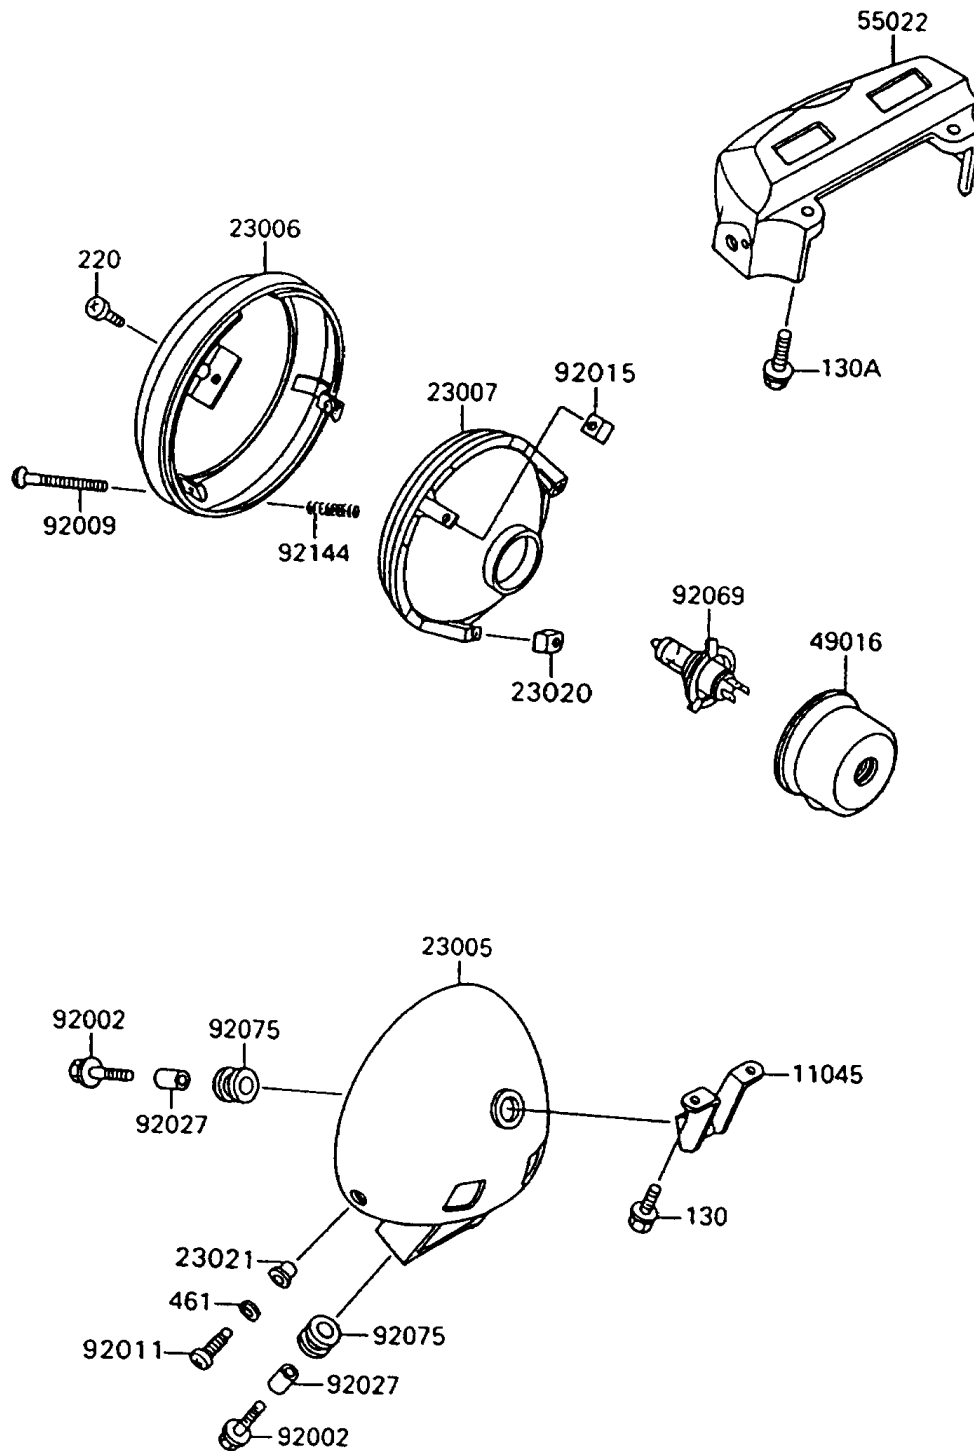

## PARTS DIAGRAM

### Headlight(s)

F 2710

# 1998 Vulcan 1500

## PARTS LIST

Headlight(s)

**Kawasaki**

Let the Good Times Roll®

**ITEM NAME**

**PART NUMBER**

**QUANTITY**

---