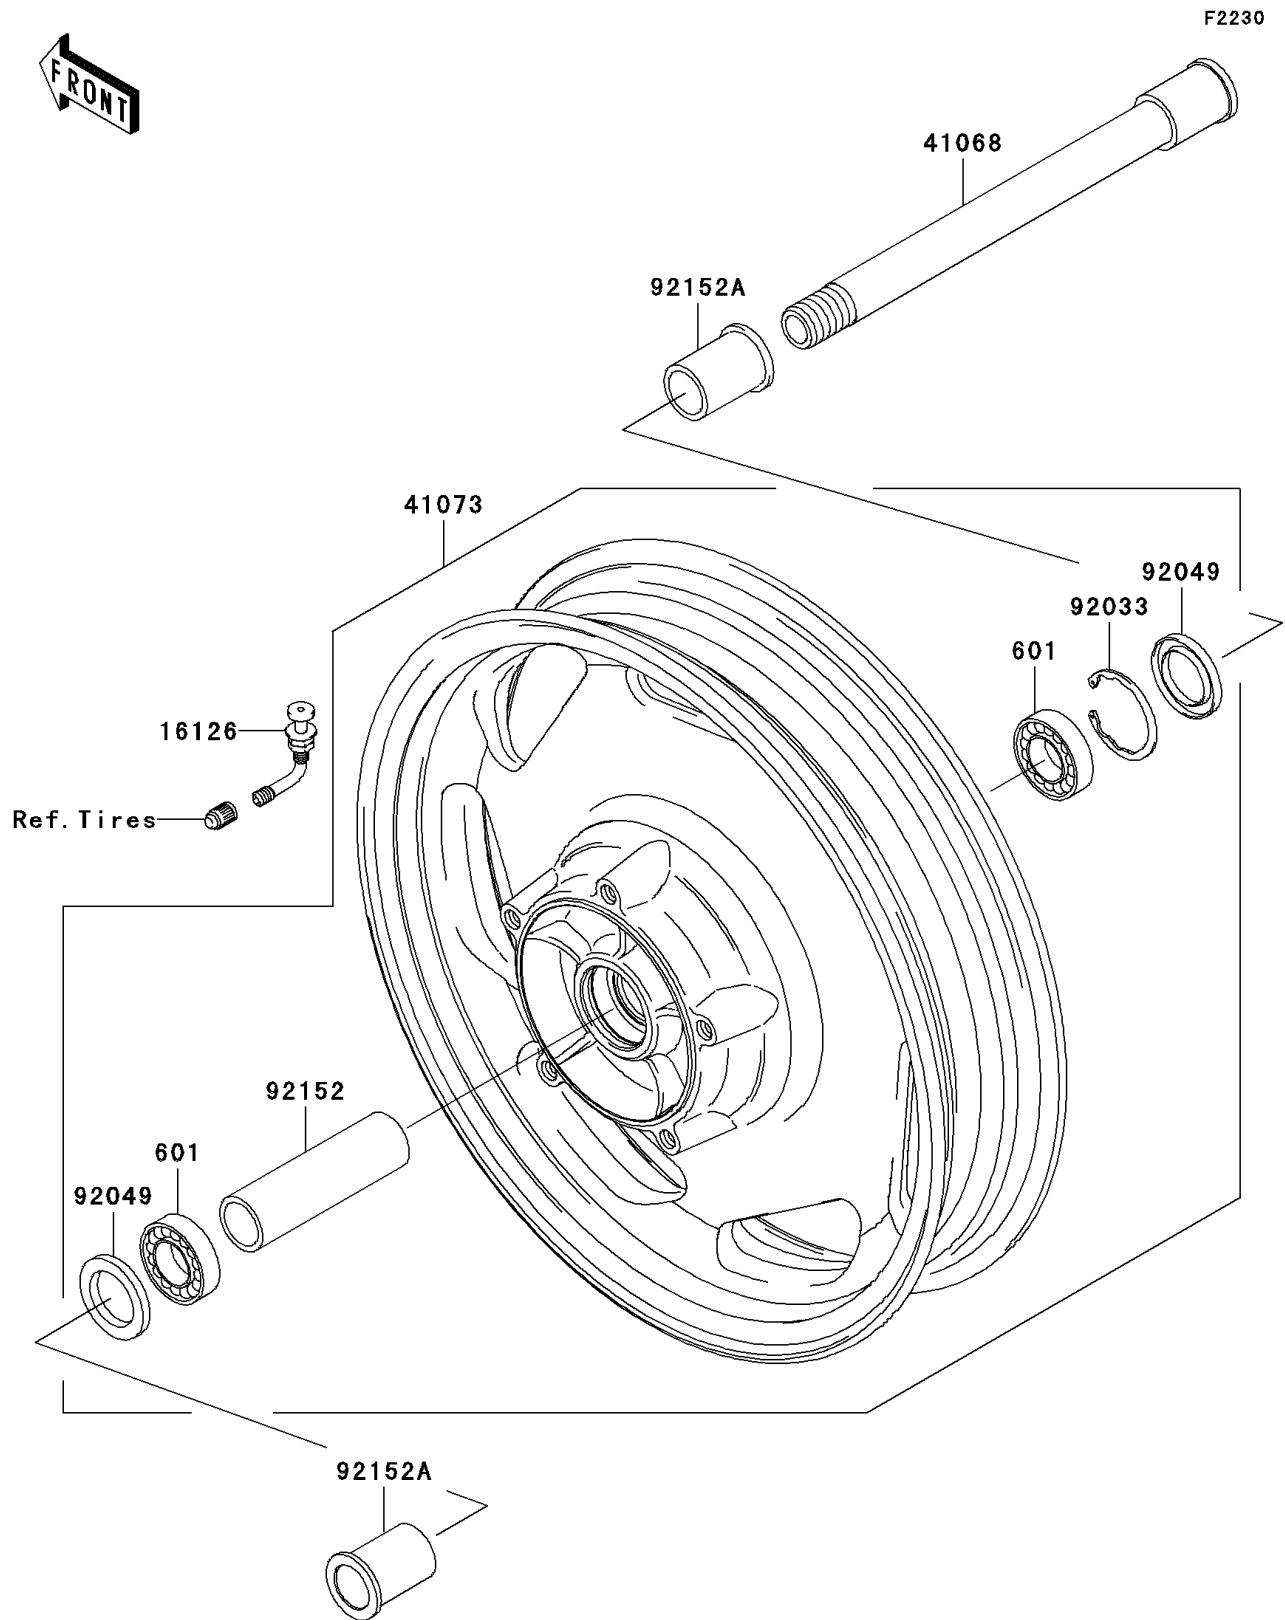

2008 Vulcan® 1600 Classic

PARTS DIAGRAM

Front Wheel

2008 Vulcan® 1600 Classic

PARTS LIST

Front Wheel

ITEM NAME

PART NUMBER

QUANTITY
