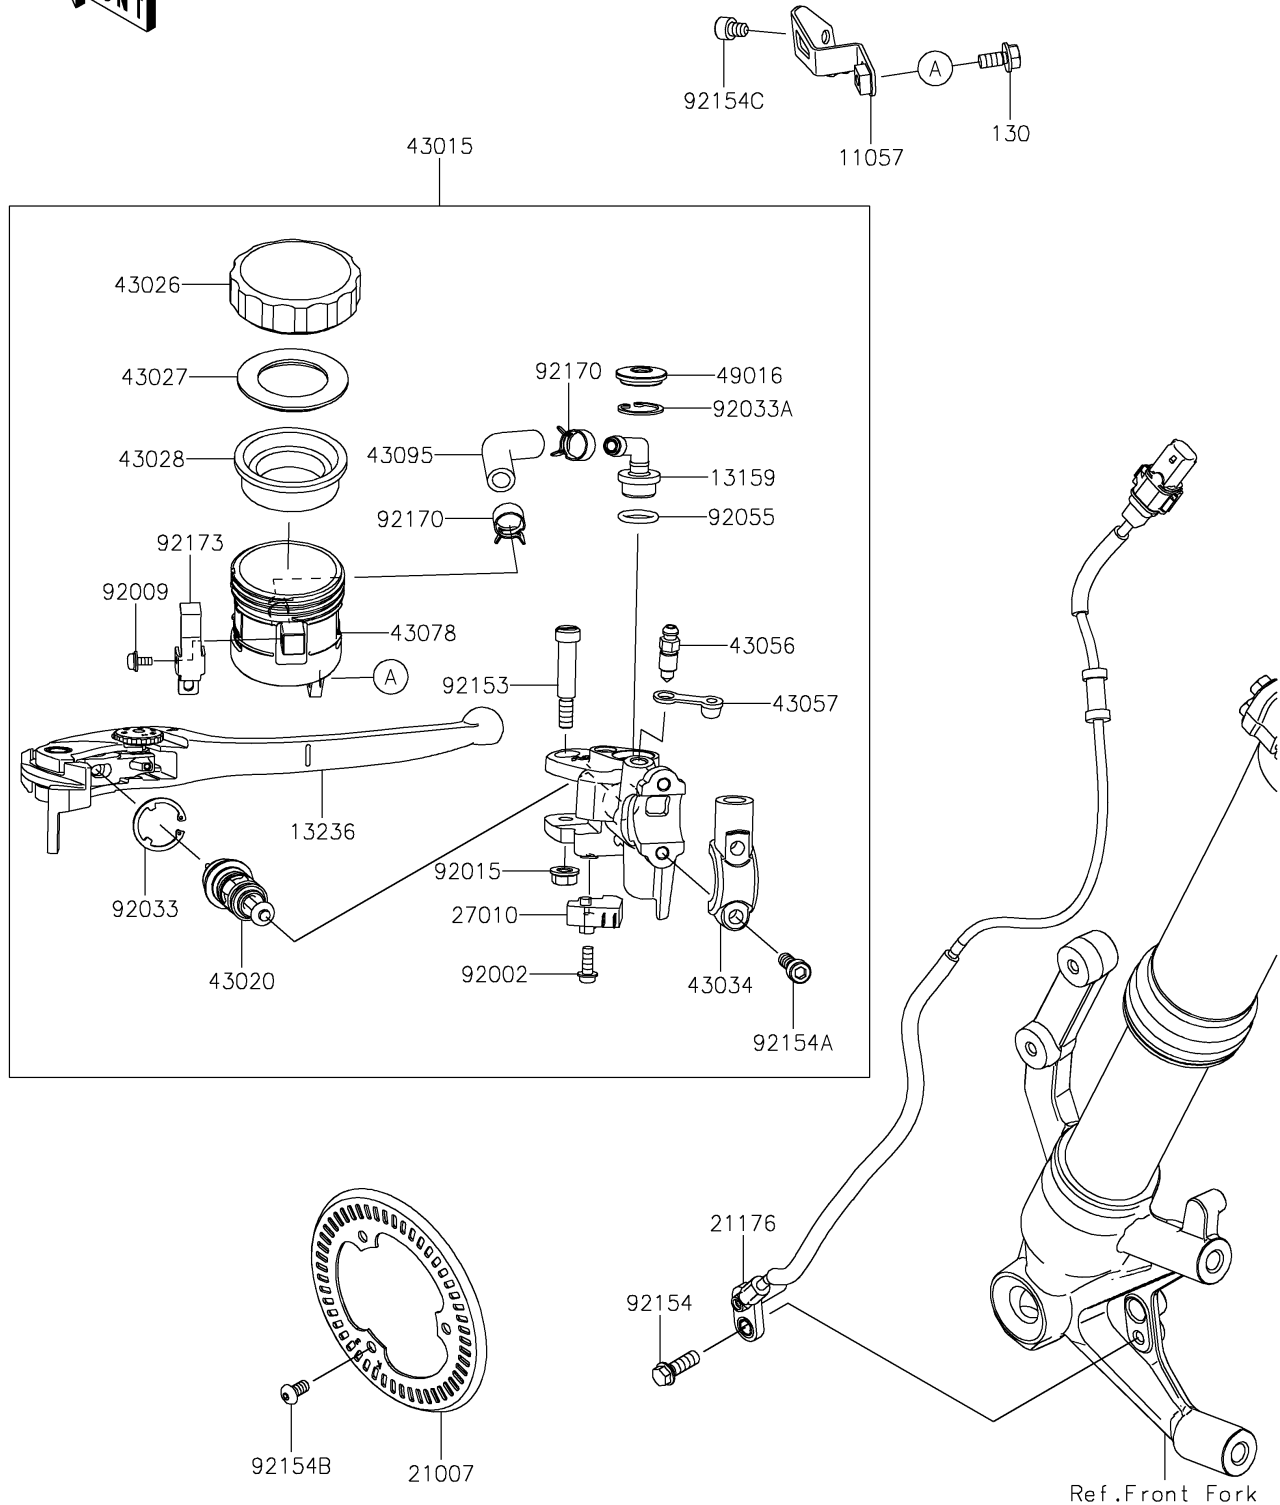

2022 Z900 SE

PARTS DIAGRAM

Front Master Cylinder

F2291

2022 Z900 SE

PARTS LIST

Front Master Cylinder

ITEM NAME

PART NUMBER

QUANTITY
