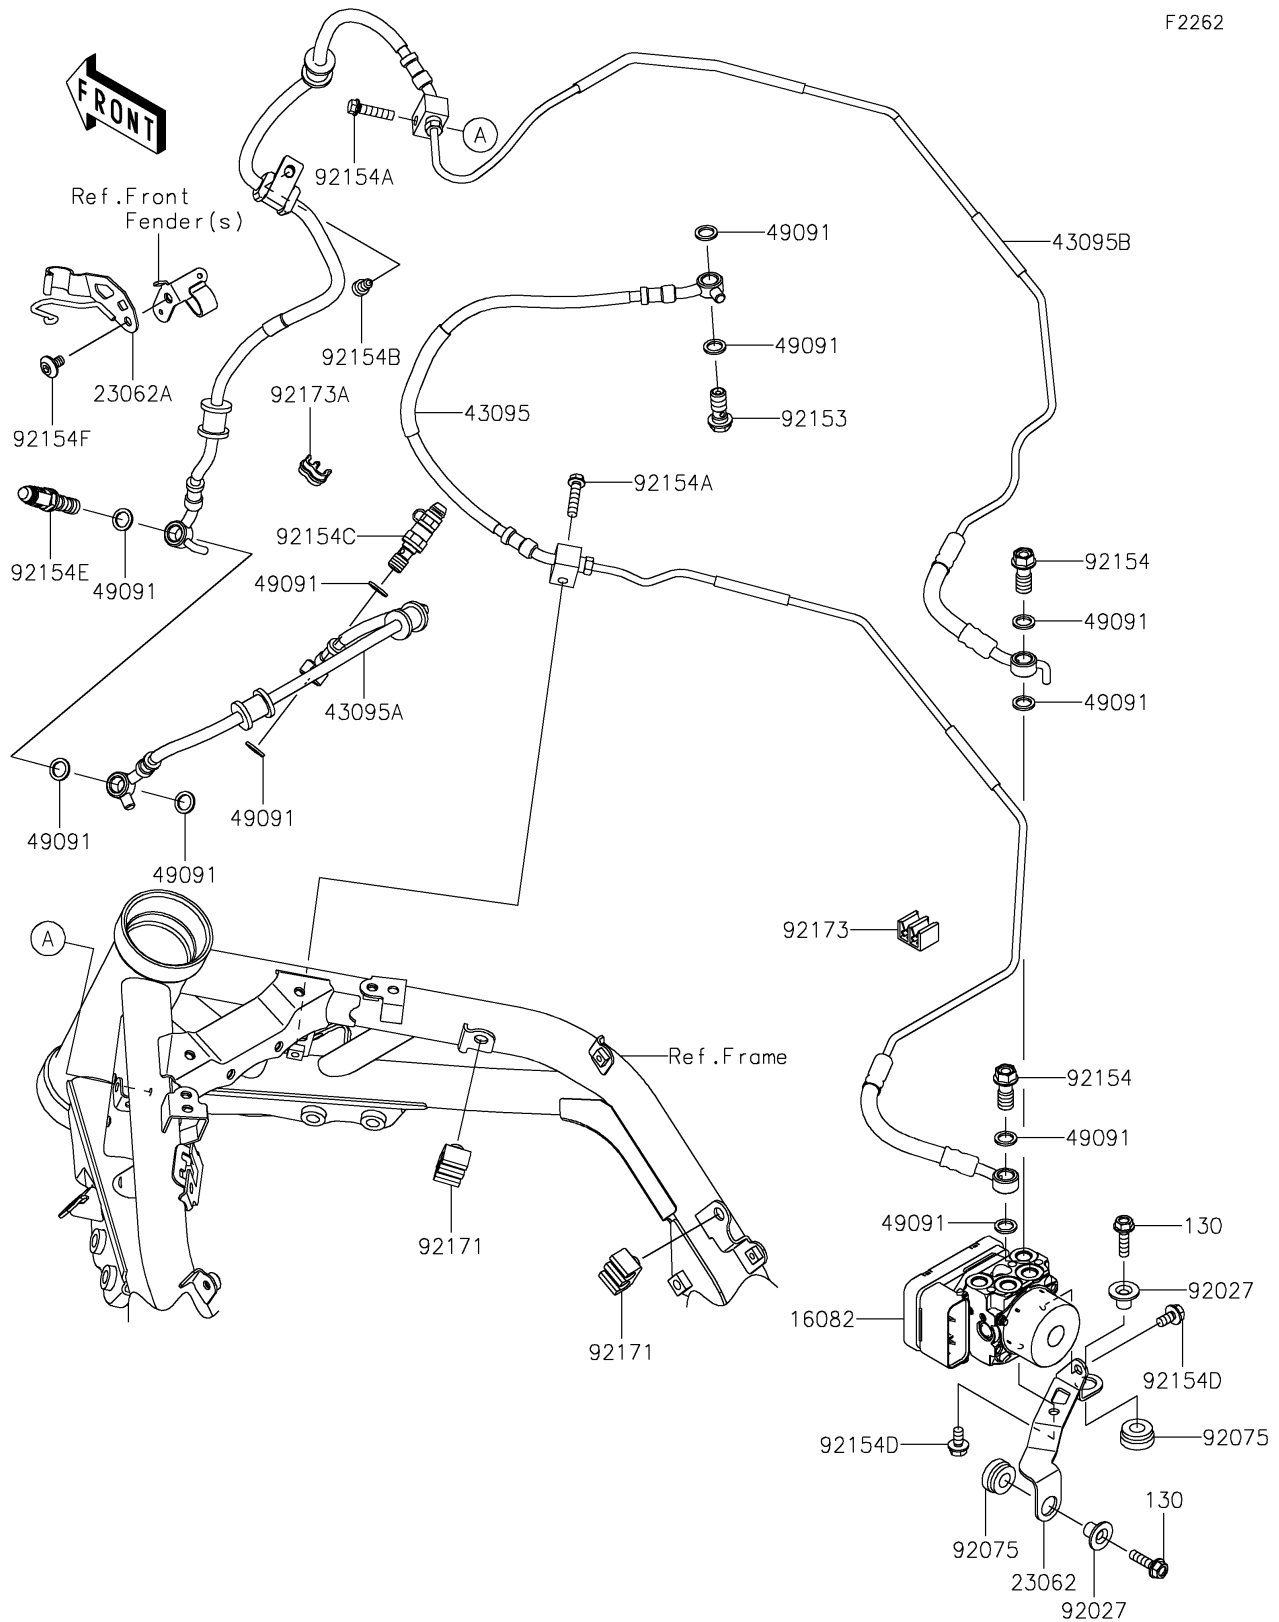

2022 Z900 SE

PARTS DIAGRAM

Brake Piping

F2262

2022 Z900 SE

PARTS LIST

Brake Piping

Kawasaki

Let the Good Times Roll®

ITEM NAME

PART NUMBER

QUANTITY
