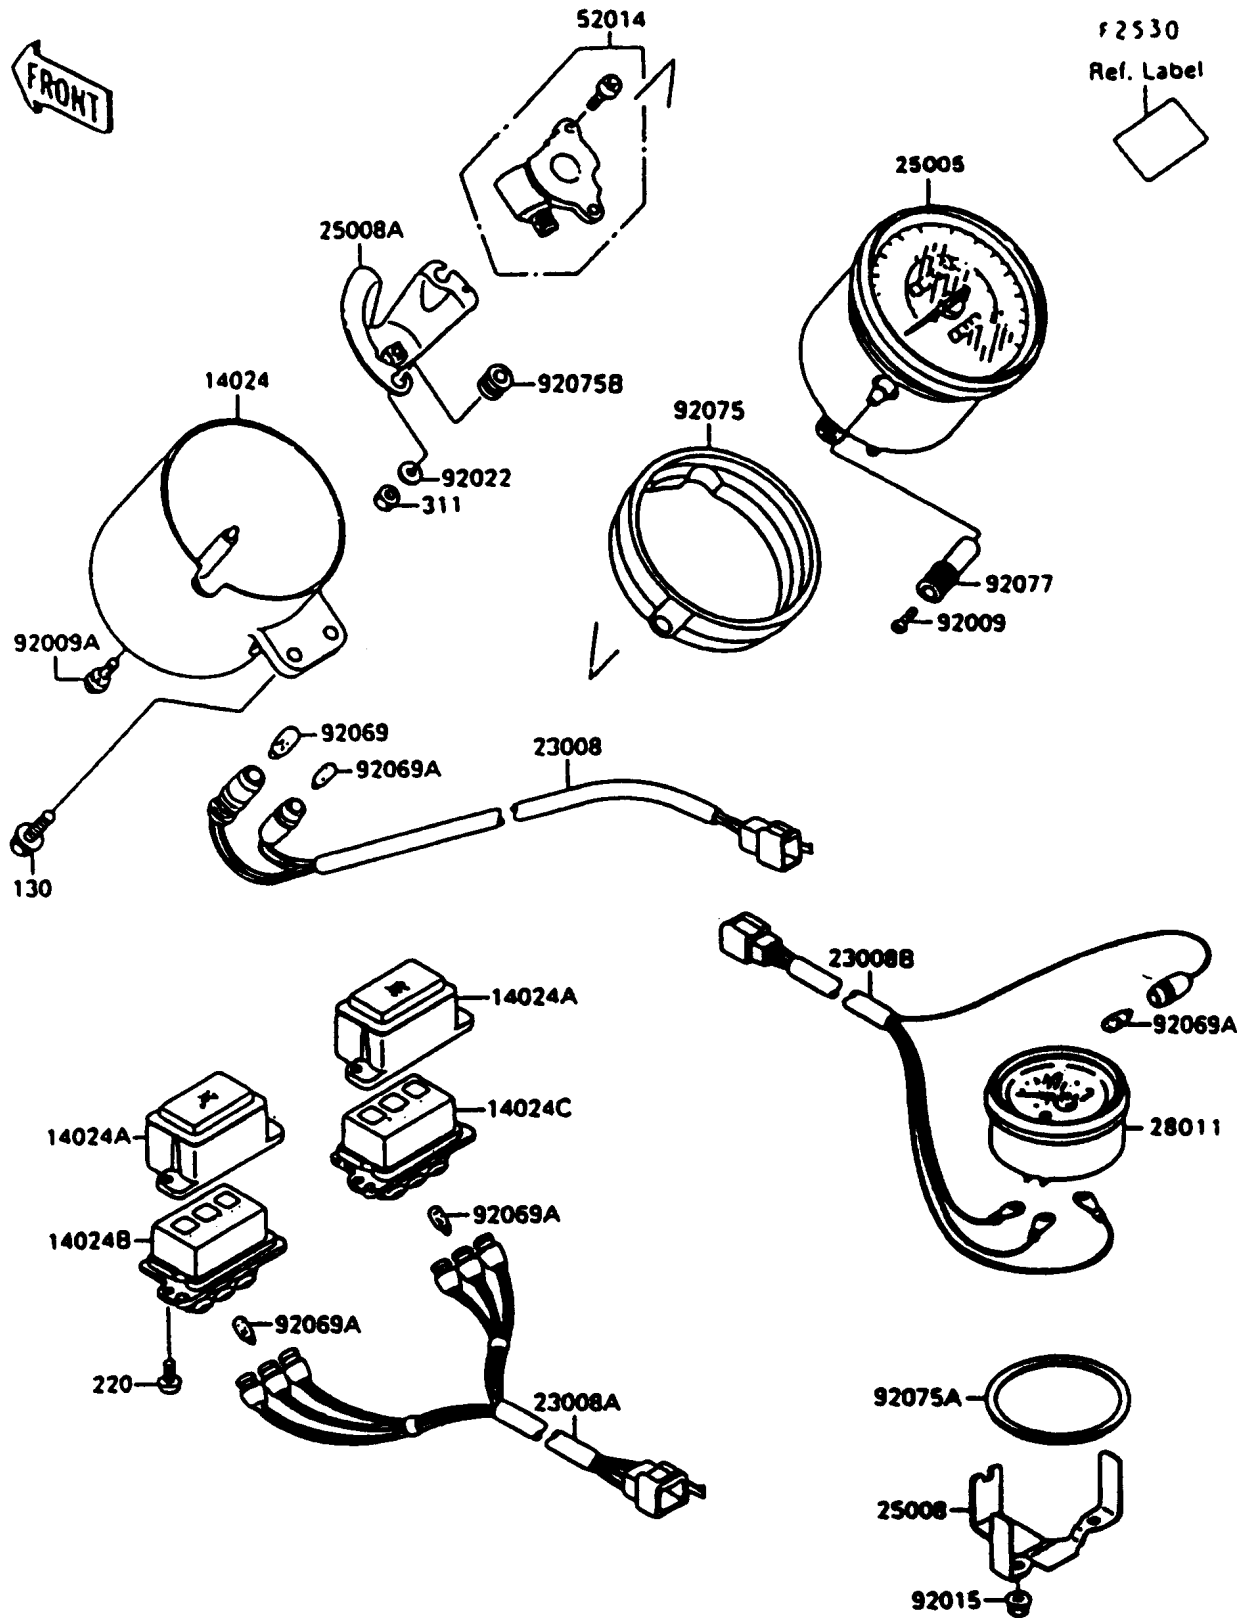

1997 Vulcan 1500

PARTS DIAGRAM

Meter(s)

Kawasaki

Let the Good Times Roll®

1997 Vulcan 1500

PARTS LIST

Meter(s)

ITEM NAME

PART NUMBER

QUANTITY
