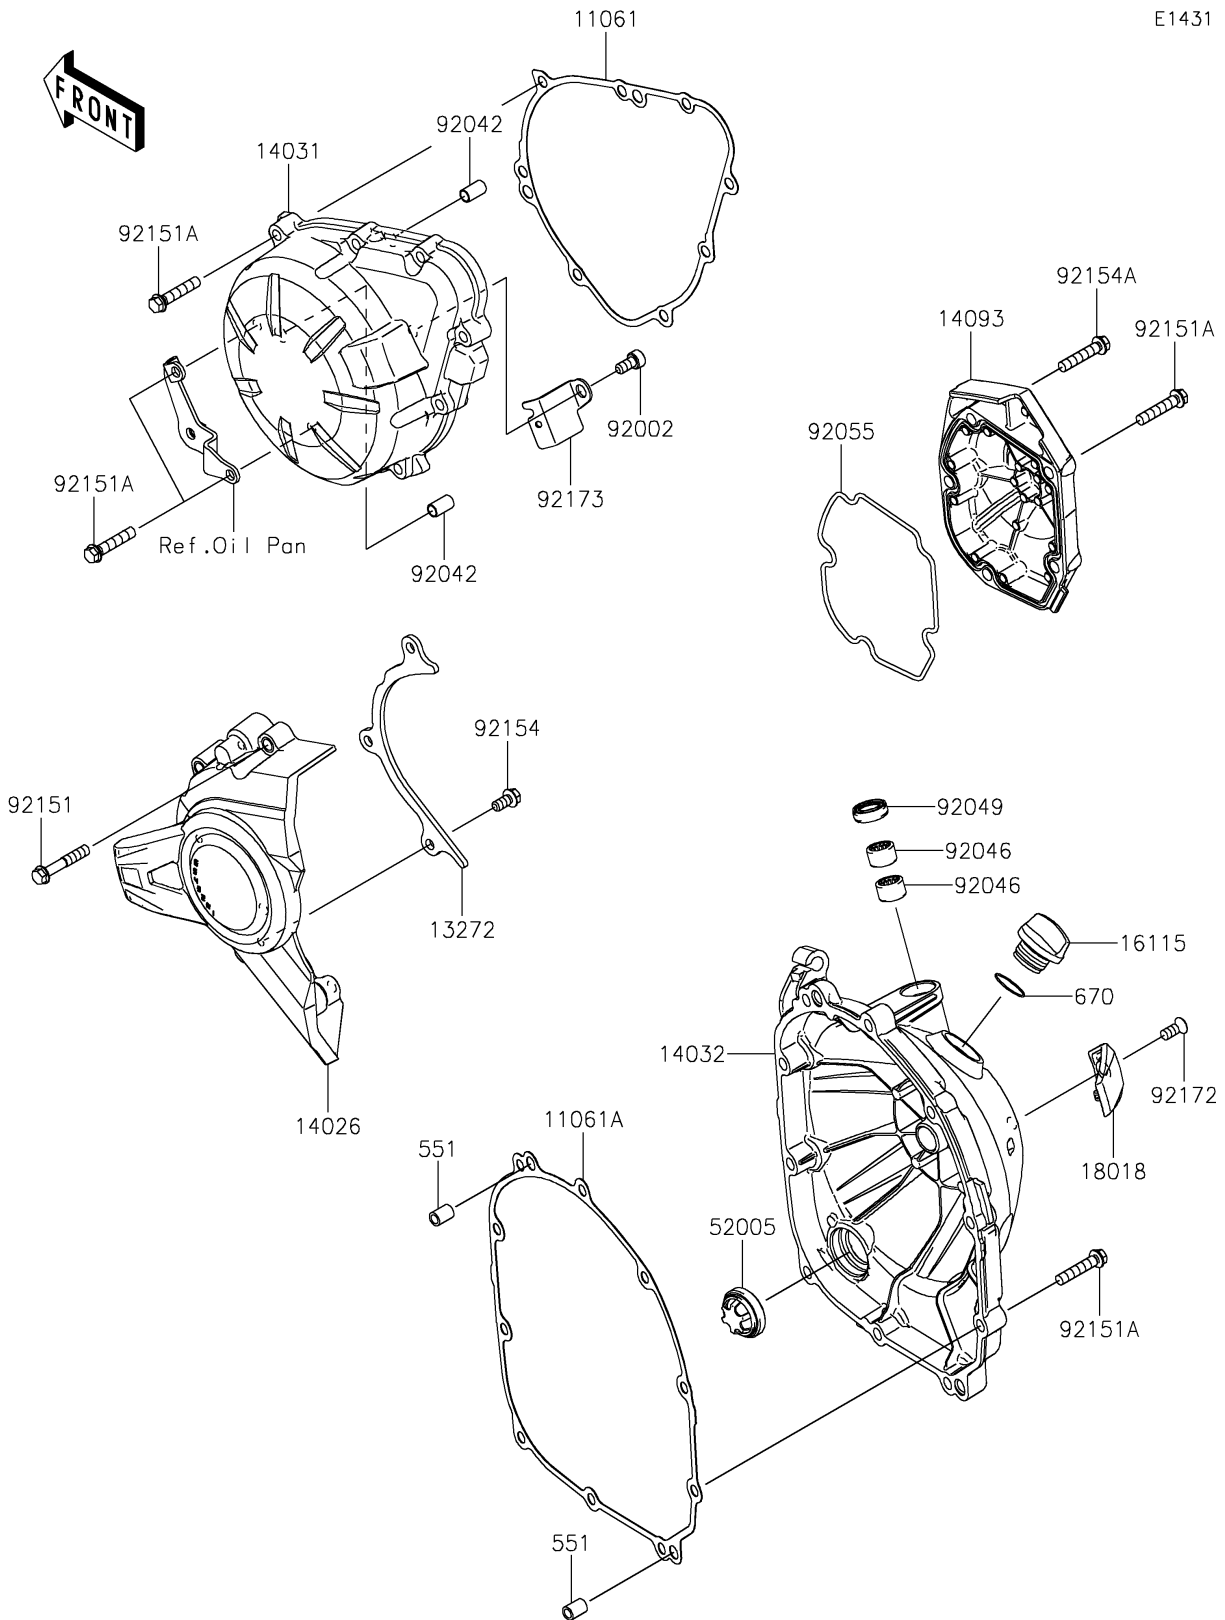

## PARTS DIAGRAM

### Engine Cover(s)

## PARTS LIST

### Engine Cover(s)

ITEM NAME	PART NUMBER	QUANTITY
GASKET,GENERATOR COVER (Ref # 11061)	11061-0403	1
GASKET,CLUTCH COVER (Ref # 11061A)	11061-0404	1
PLATE (Ref # 13272)	13272-2238	1
COVER-CHAIN (Ref # 14026)	14026-0132	1
COVER-GENERATOR (Ref # 14031)	14031-0640	1
COVER-CLUTCH (Ref # 14032)	14032-0663	1
COVER,PULSER (Ref # 14093)	14093-0988	1
CAP-OIL FILLER (Ref # 16115)	16115-1053	1
PLATE-HEAT GUARD (Ref # 18018)	18018-0603	1
GAUGE (Ref # 52005)	52005-1120	1
BOLT,SOCKET,6X12 (Ref # 92002)	92002-1796	1
PIN,DOWEL,6.3X8X14 (Ref # 92042)	92042-007	2
BEARING-NEEDLE,HK1210FM (Ref # 92046)	92046-0034	2
SEAL-OIL,CLUTCH RELEASE (Ref # 92049)	92049-1475	1
RING-O,PULSER COVER (Ref # 92055)	92055-0199	1
BOLT,6X35 (Ref # 92151)	92151-1135	4
BOLT,6X30 (Ref # 92151A)	92151-1873	22
BOLT,FLANGED-SMALL,6X12 (Ref # 92154)	92154-1888	3
BOLT,6X30 (Ref # 92154A)	92154-2652	1
SCREW,TORX,6X14 (Ref # 92172)	92172-0901	1
CLAMP (Ref # 92173)	92173-1321	1
PIN-DOWEL,8X14 (Ref # 551)	551A0814	2
O RING,20MM (Ref # 670)	670B2020	1