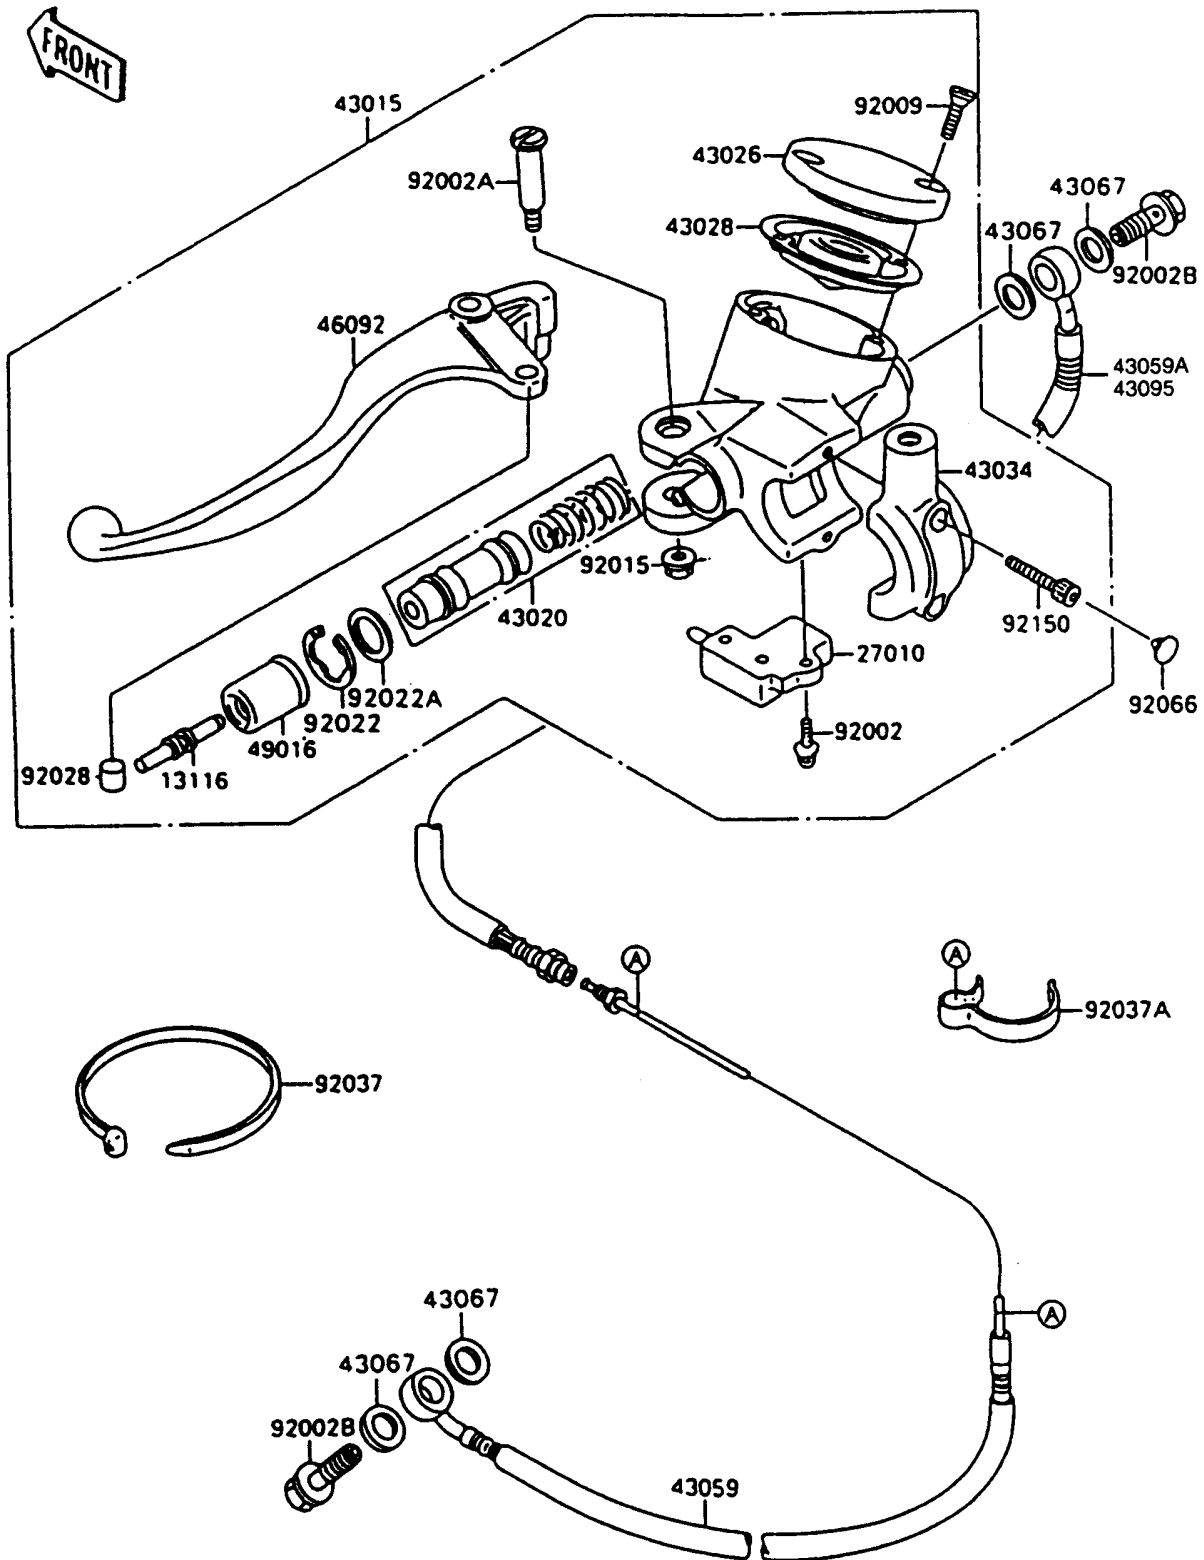

1996 Vulcan 1500

PARTS DIAGRAM

Clutch Master Cylinder

Kawasaki

Let the Good Times Roll®

F 2 3 8 0

1996 Vulcan 1500

PARTS LIST

Clutch Master Cylinder

ITEM NAME

PART NUMBER

QUANTITY
