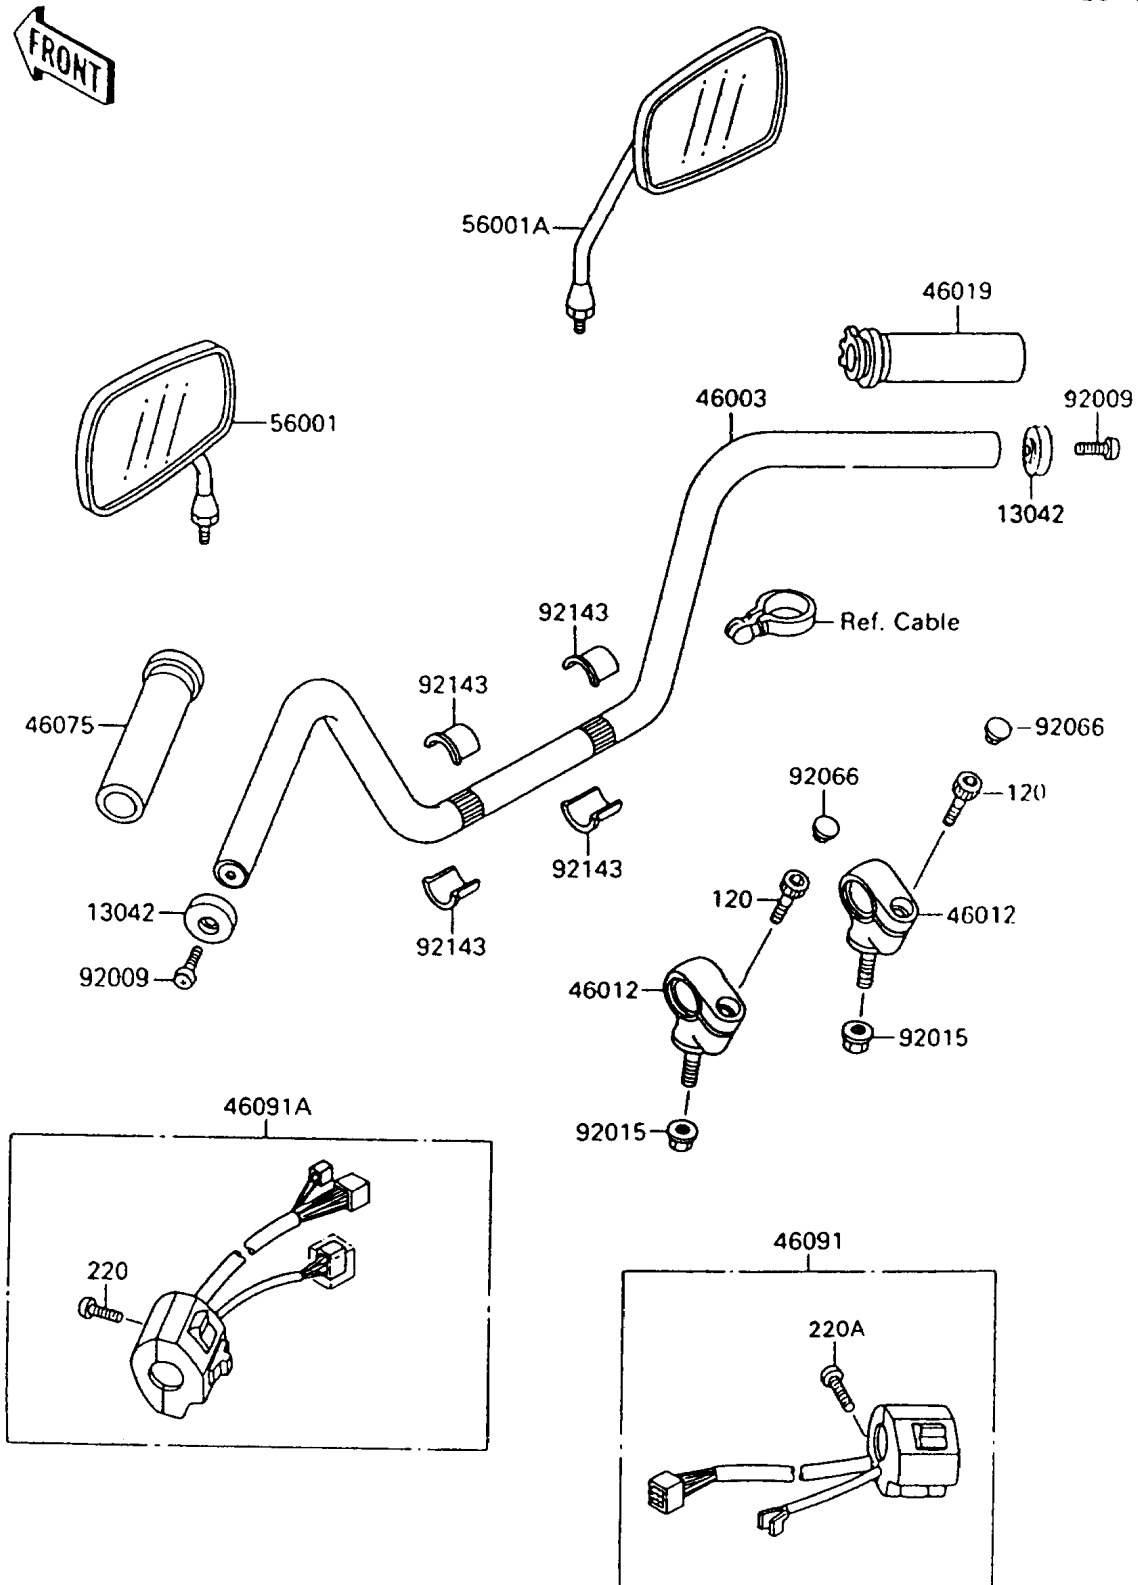

1997 Vulcan 1500

PARTS DIAGRAM

Handlebar

F 2310

1997 Vulcan 1500

PARTS LIST

Handlebar

Kawasaki

Let the Good Times Roll®

ITEM NAME

PART NUMBER

QUANTITY
