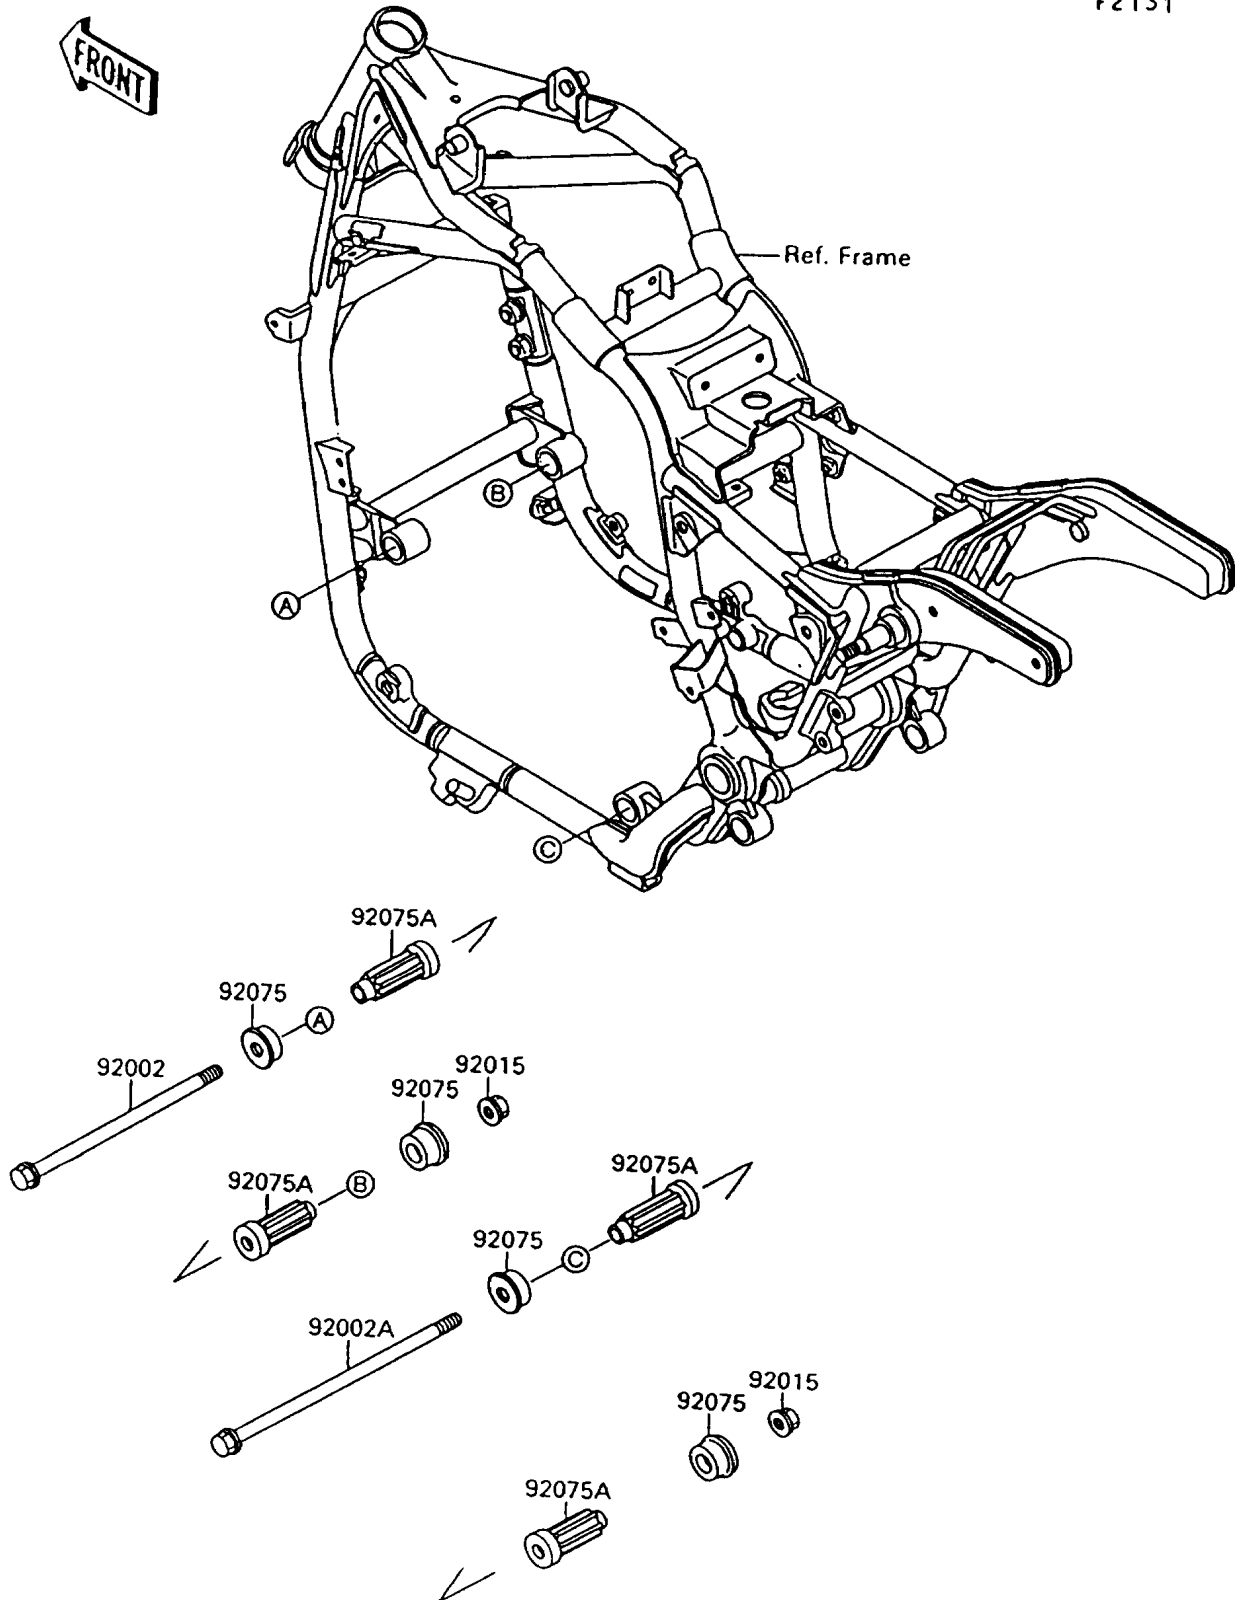

1997 Vulcan 1500

PARTS DIAGRAM

Frame Fittings

F2131

1997 Vulcan 1500

PARTS LIST

Frame Fittings

ITEM NAME

PART NUMBER

QUANTITY
