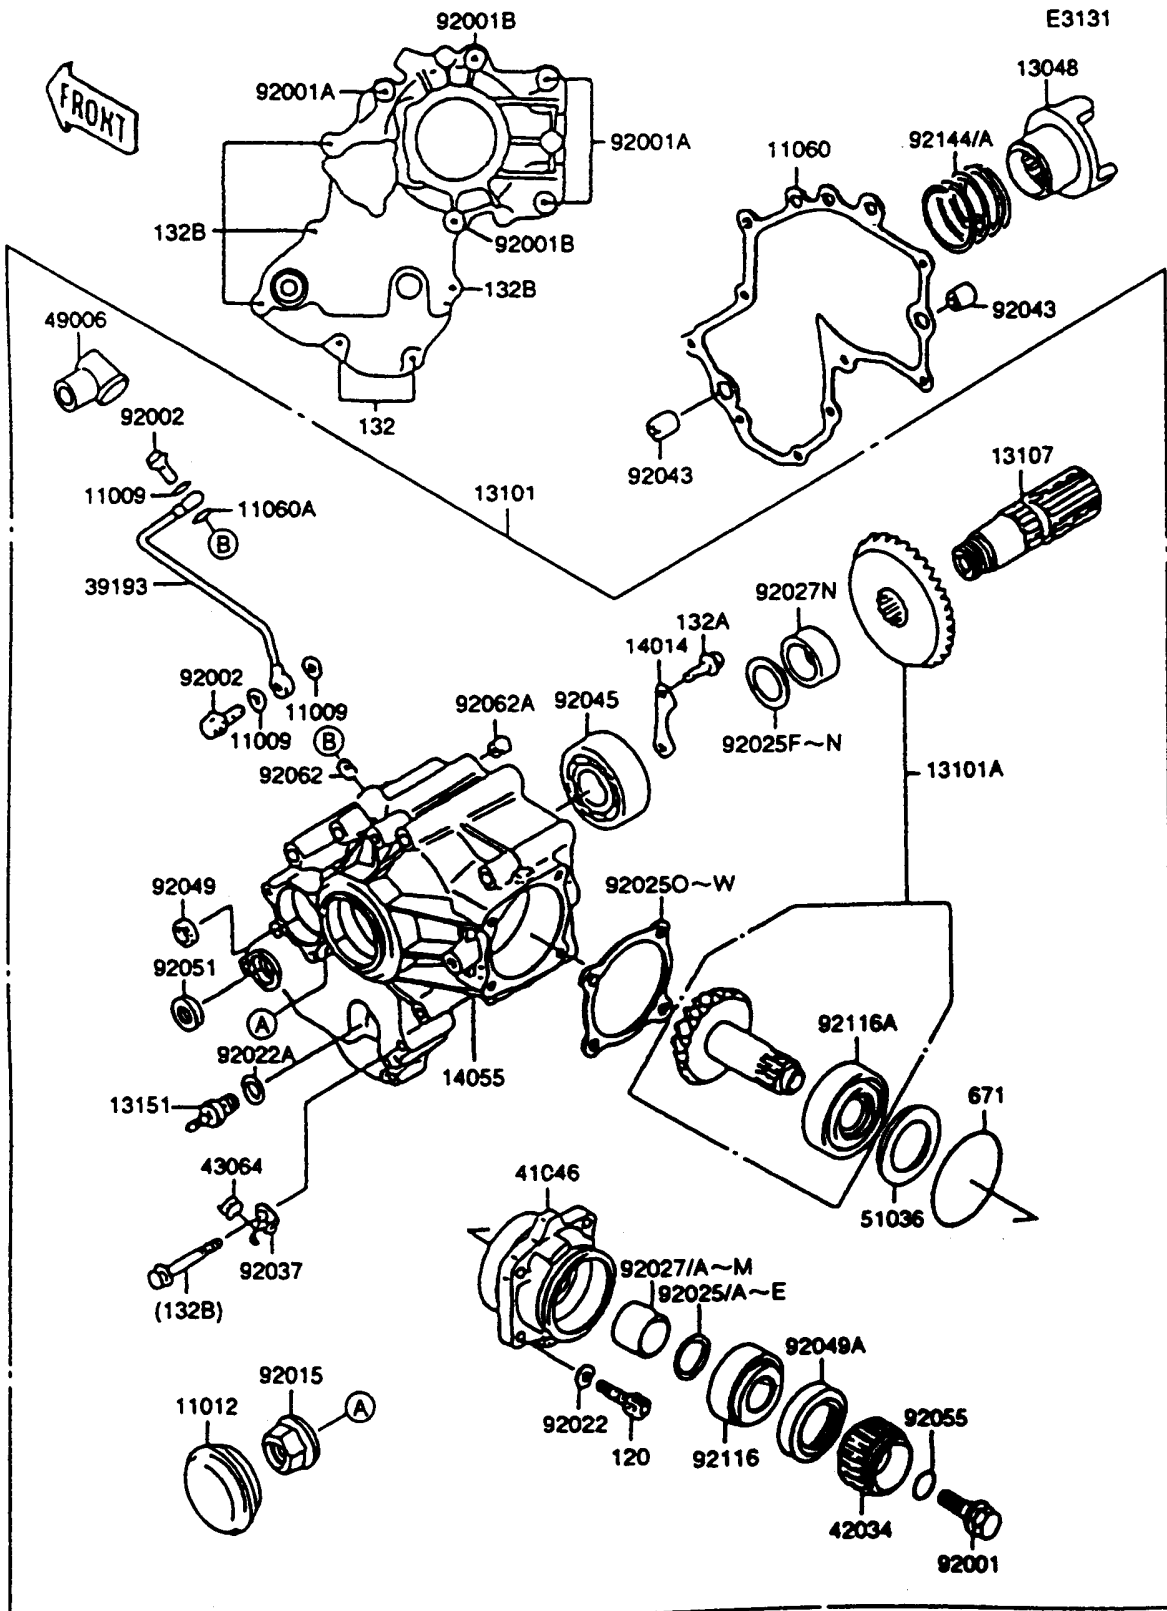

1997 Vulcan 1500

PARTS DIAGRAM

Front Bevel Gear

1997 Vulcan 1500

PARTS LIST

Front Bevel Gear

Kawasaki

Let the Good Times Roll®

ITEM NAME

PART NUMBER

QUANTITY
