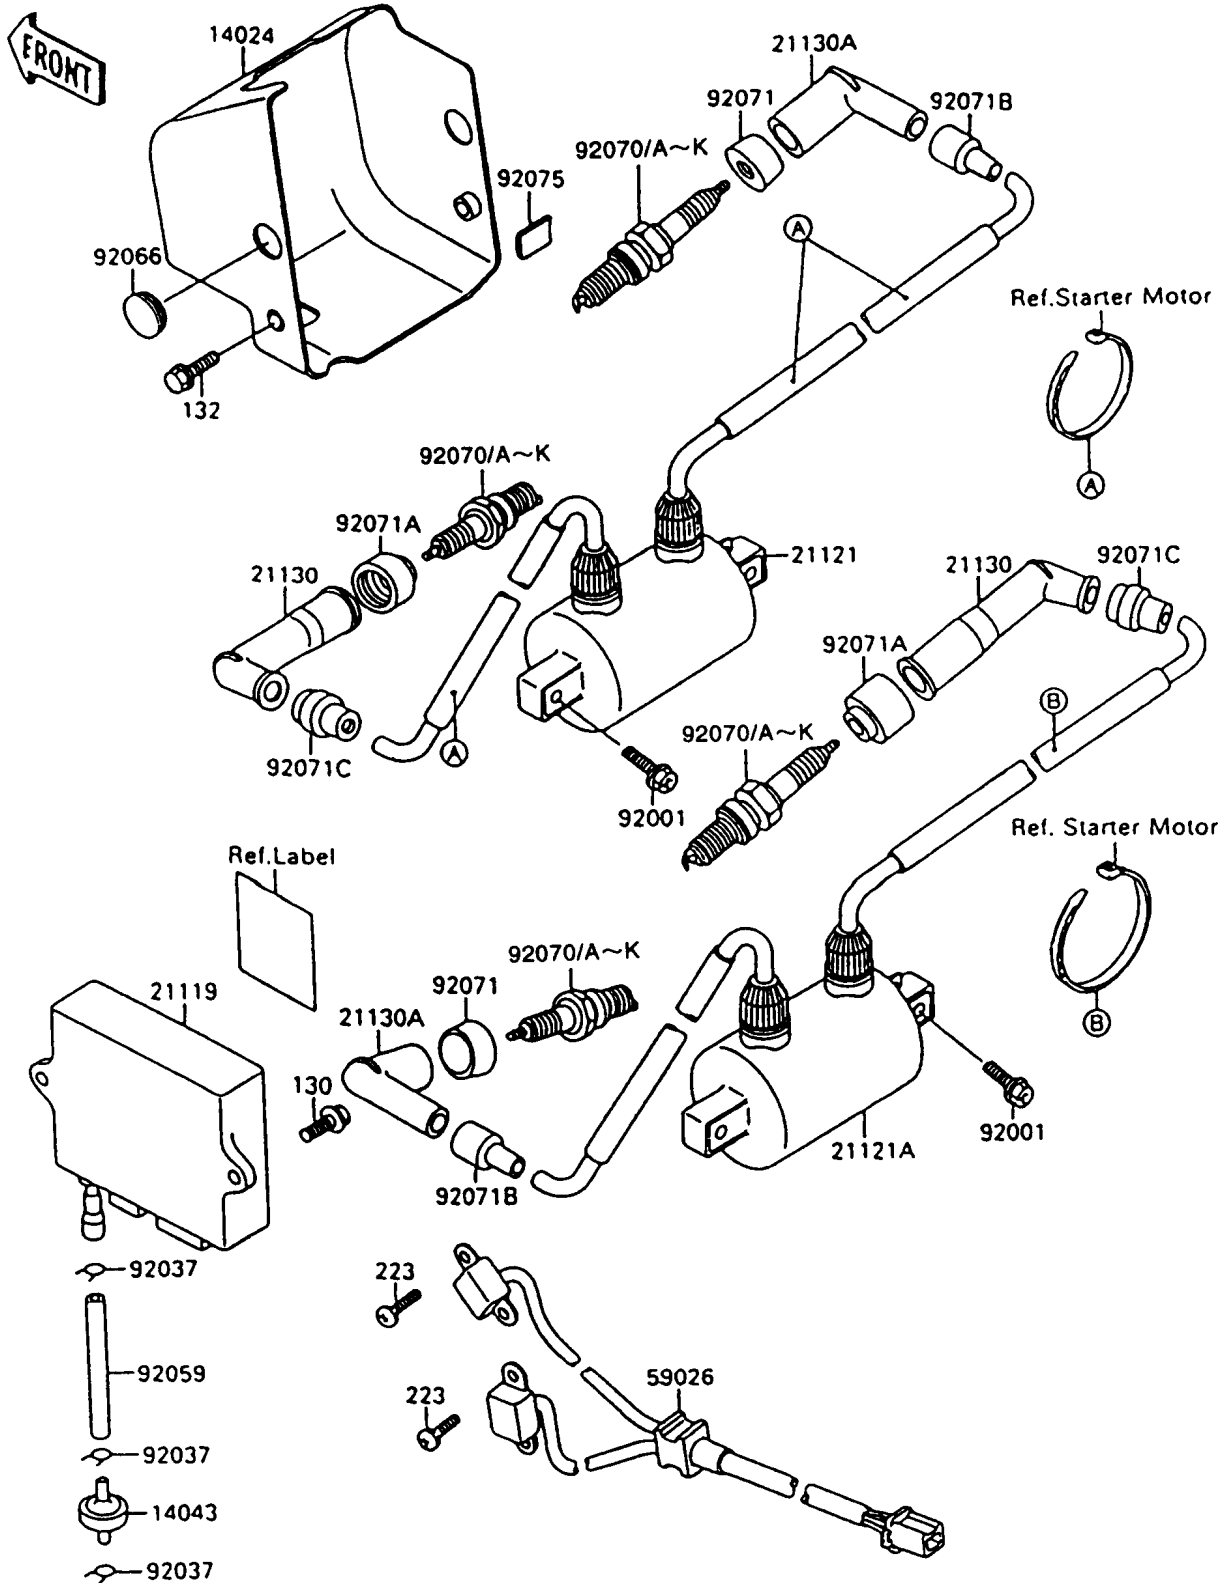

1997 Vulcan 1500

PARTS DIAGRAM

Ignition System

E1830

1997 Vulcan 1500

PARTS LIST

Ignition System

ITEM NAME

PART NUMBER

QUANTITY
