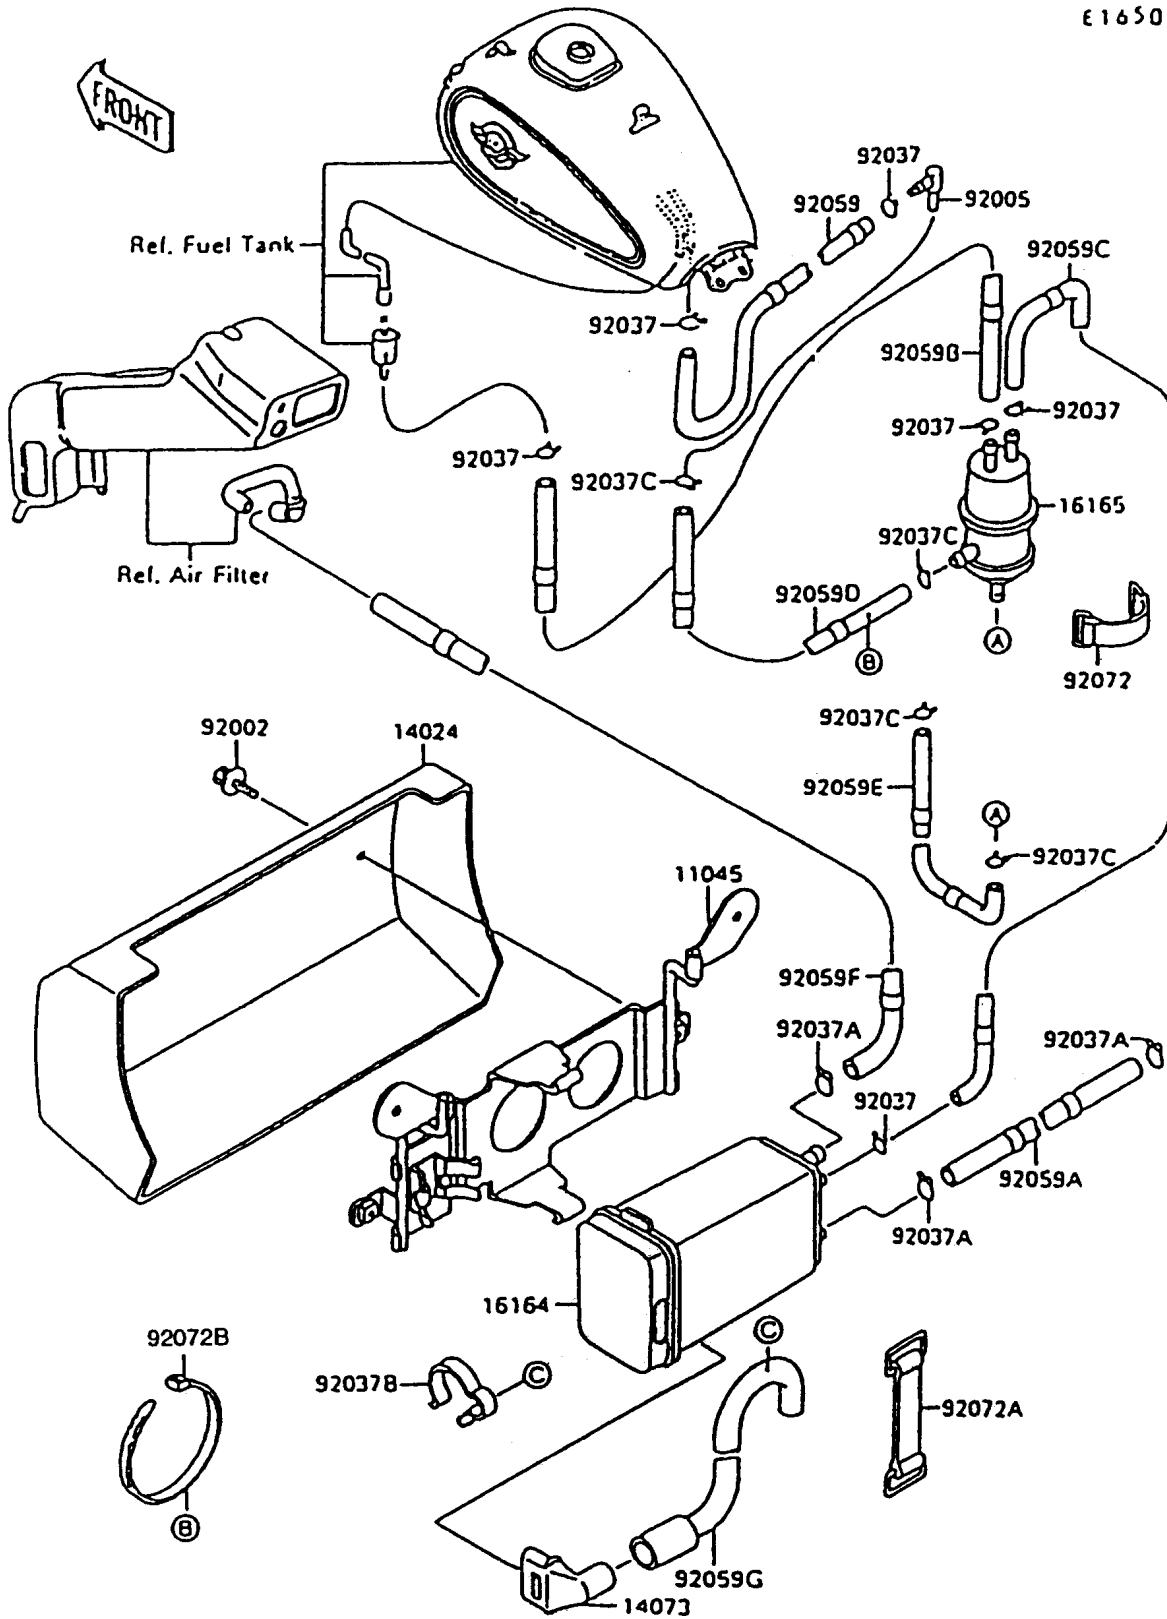

1997 Vulcan 1500

PARTS DIAGRAM

Fuel Evaporative System

E 1650

1997 Vulcan 1500

PARTS LIST

Fuel Evaporative System

ITEM NAME

PART NUMBER

QUANTITY
