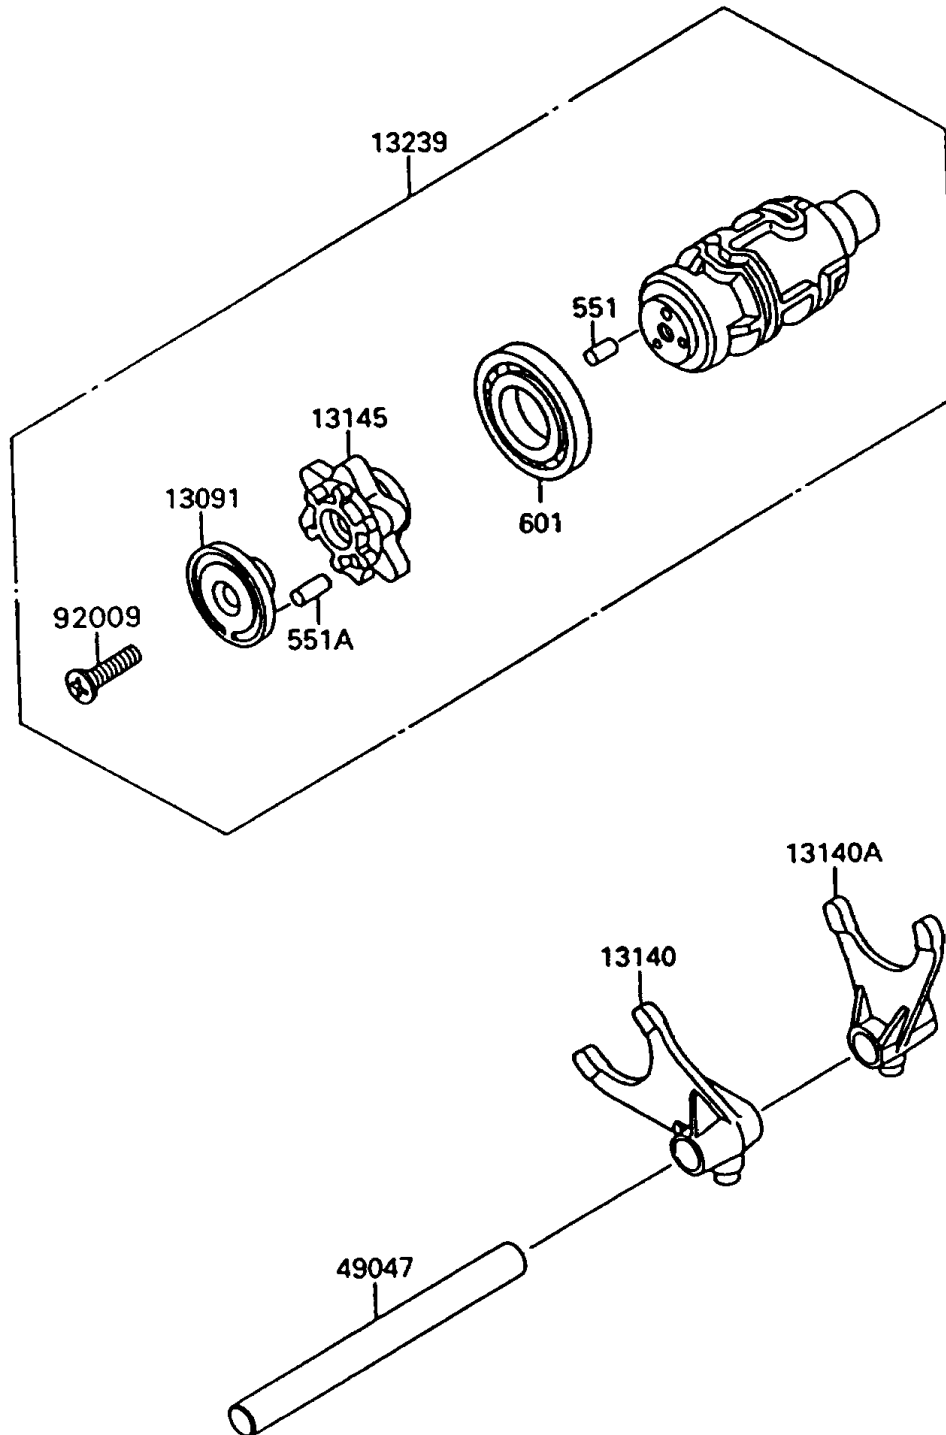

1997 Vulcan 1500

PARTS DIAGRAM

Gear Change Drum/Shift Fork(s)

E1362

1997 Vulcan 1500

PARTS LIST

Gear Change Drum/Shift Fork(s)

ITEM NAME

PART NUMBER

QUANTITY
