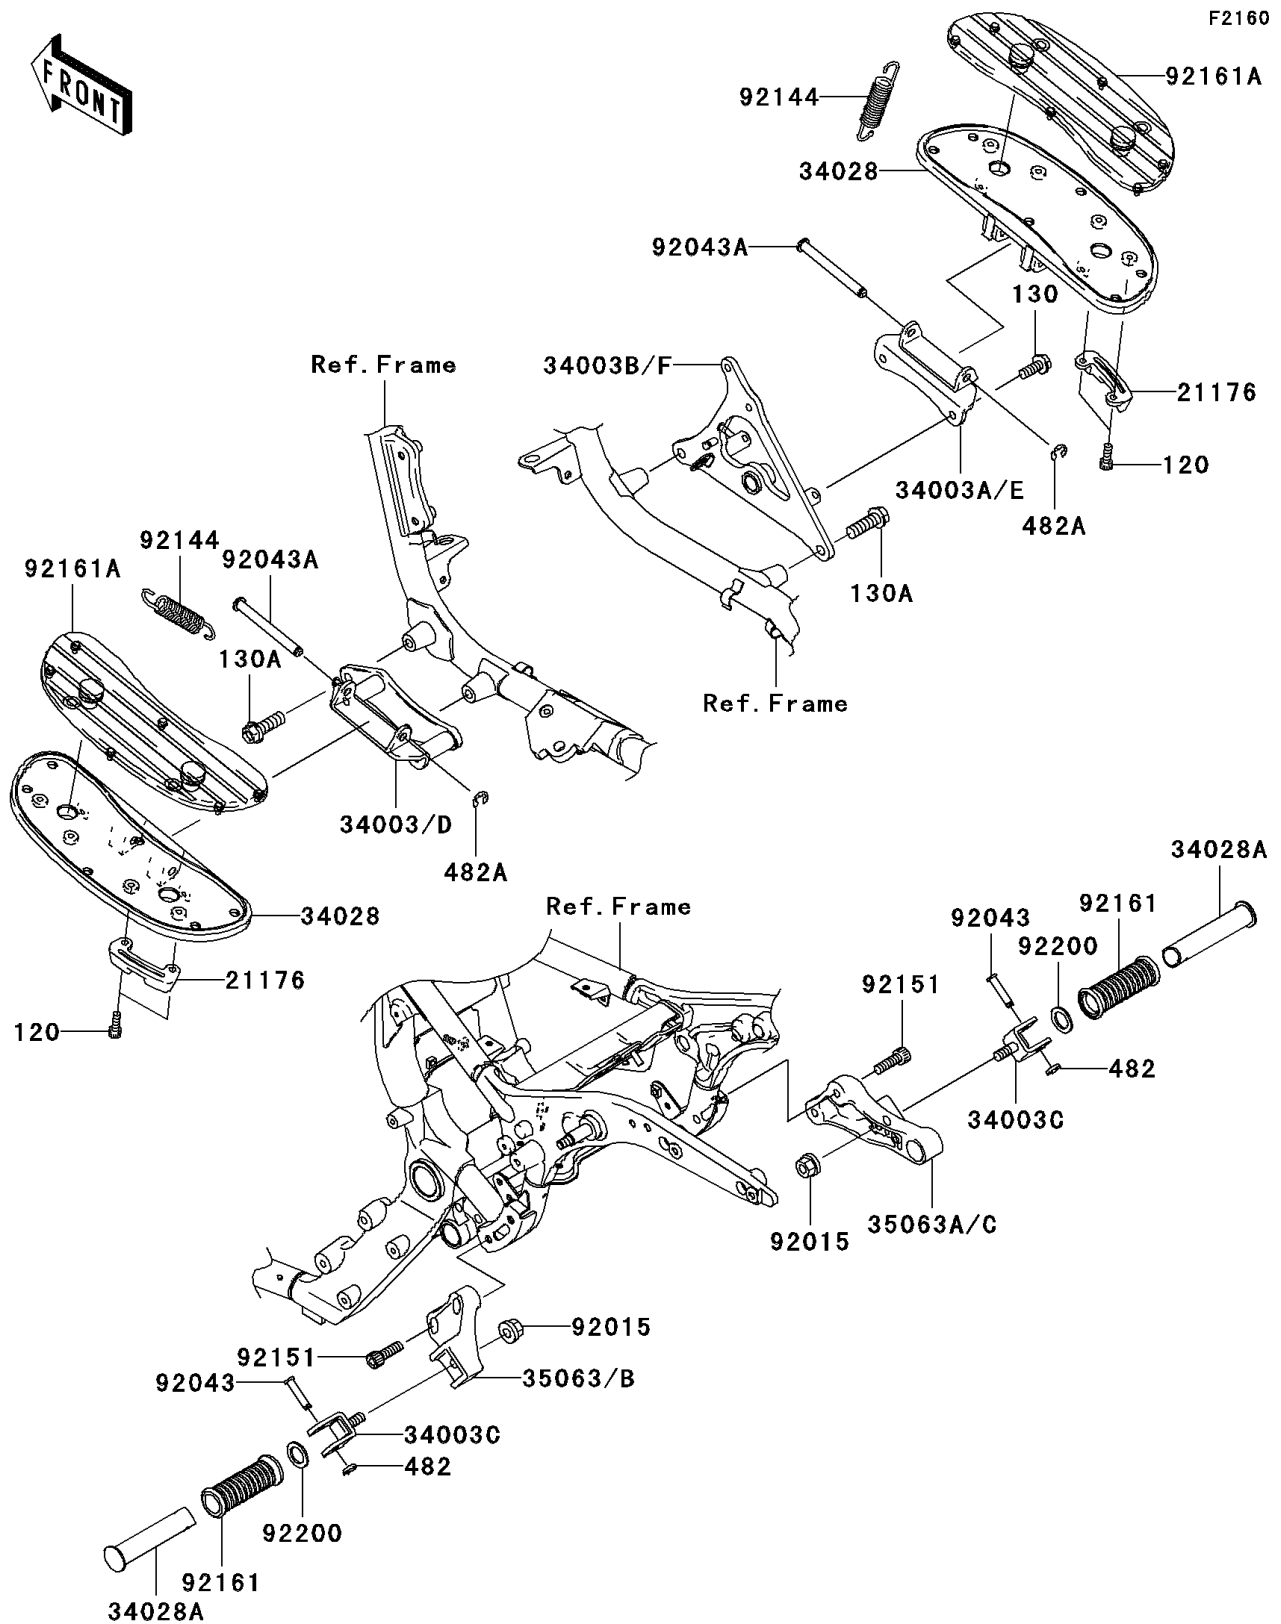

2008 Vulcan® 1600 Classic

PARTS DIAGRAM

Footrests

2008 Vulcan® 1600 Classic

PARTS LIST

Footrests

ITEM NAME

PART NUMBER

QUANTITY
