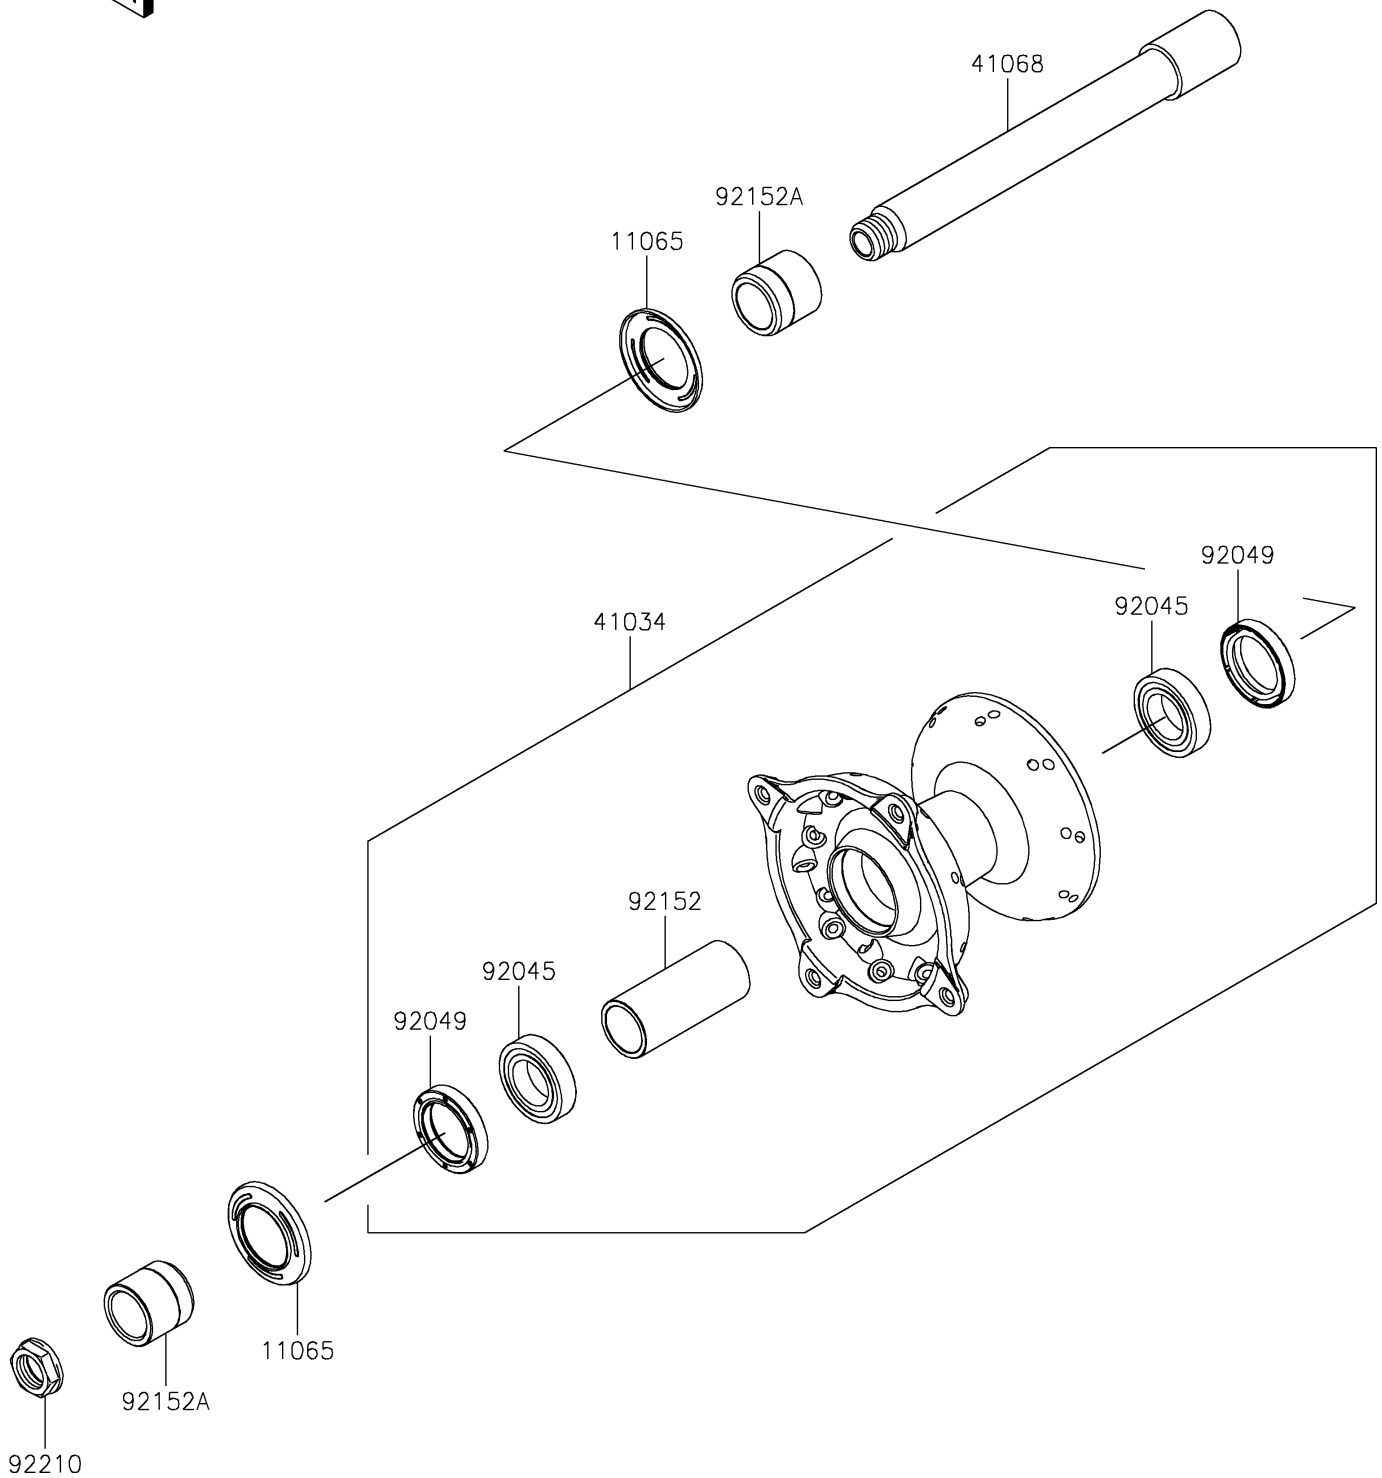

2022 KX™ 450X

PARTS DIAGRAM

Front Hub

F2230

2022 KX™ 450X

PARTS LIST

Front Hub

Kawasaki

Let the Good Times Roll®

ITEM NAME

PART NUMBER

QUANTITY
