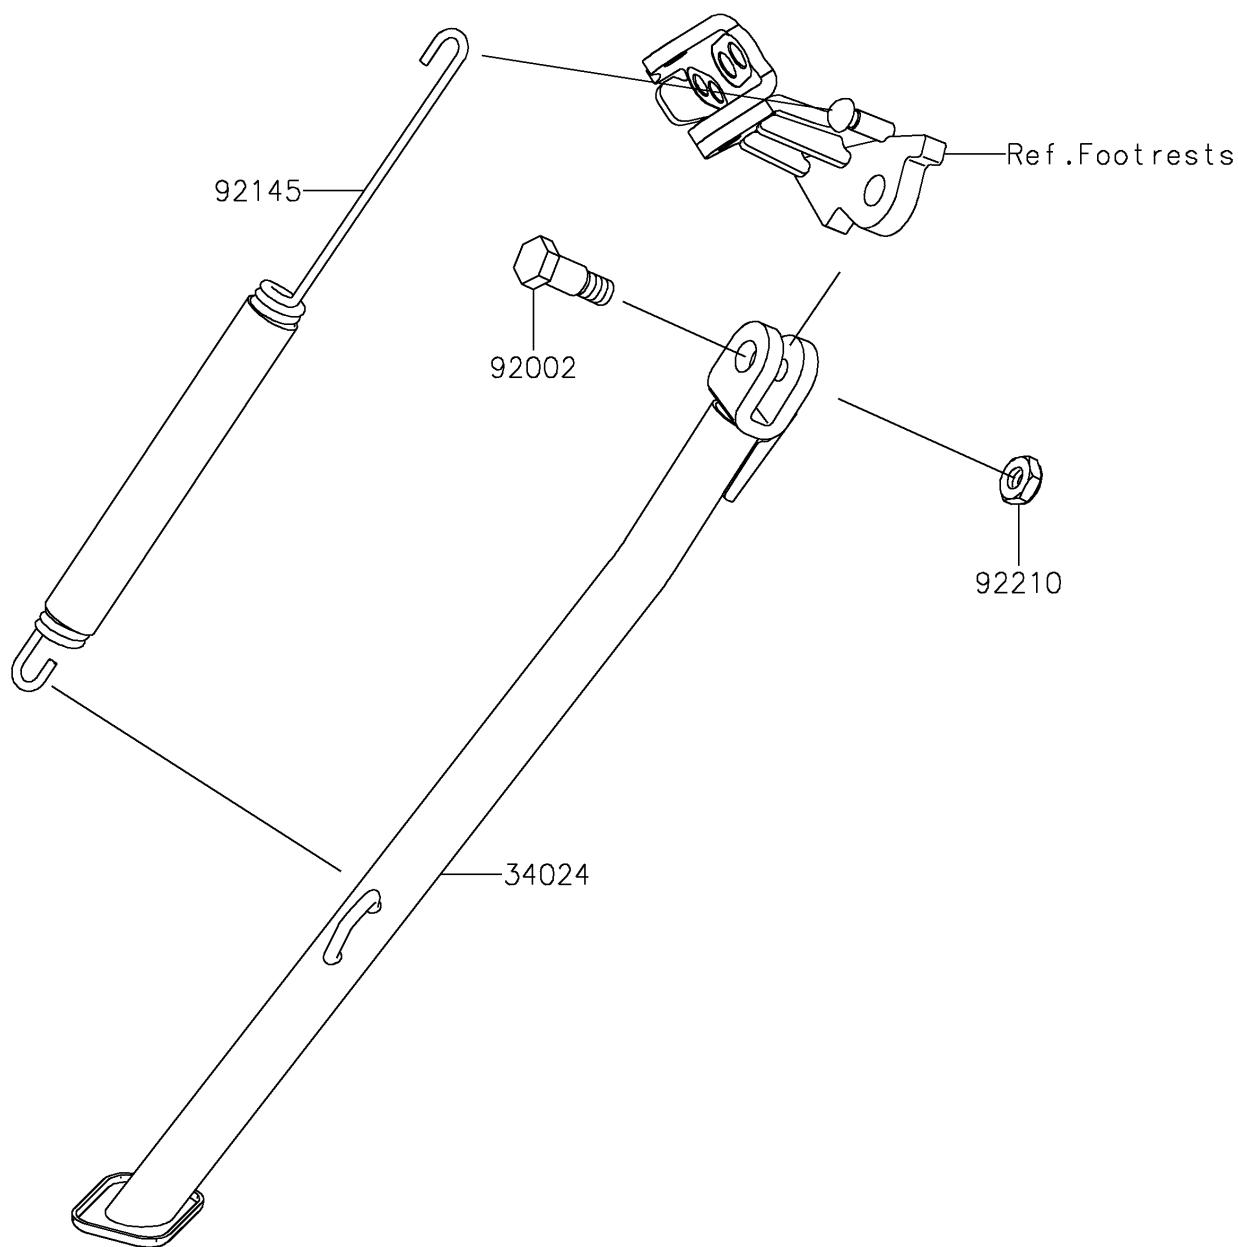

2023 KX™ 450X

PARTS DIAGRAM

Stand(s)

Kawasaki

Let the Good Times Roll®

F2190

2023 KX™ 450X

PARTS LIST

Stand(s)

ITEM NAME	PART NUMBER	QUANTITY
STAND-SIDE,P.SILVER (Ref # 34024)	34024-0175-458	1
BOLT,SIDE STAND (Ref # 92002)	92002-1813	1
SPRING,SIDE STAND (Ref # 92145)	92145-0454	1
NUT,LOCK,10MM (Ref # 92210)	92210-0784	1