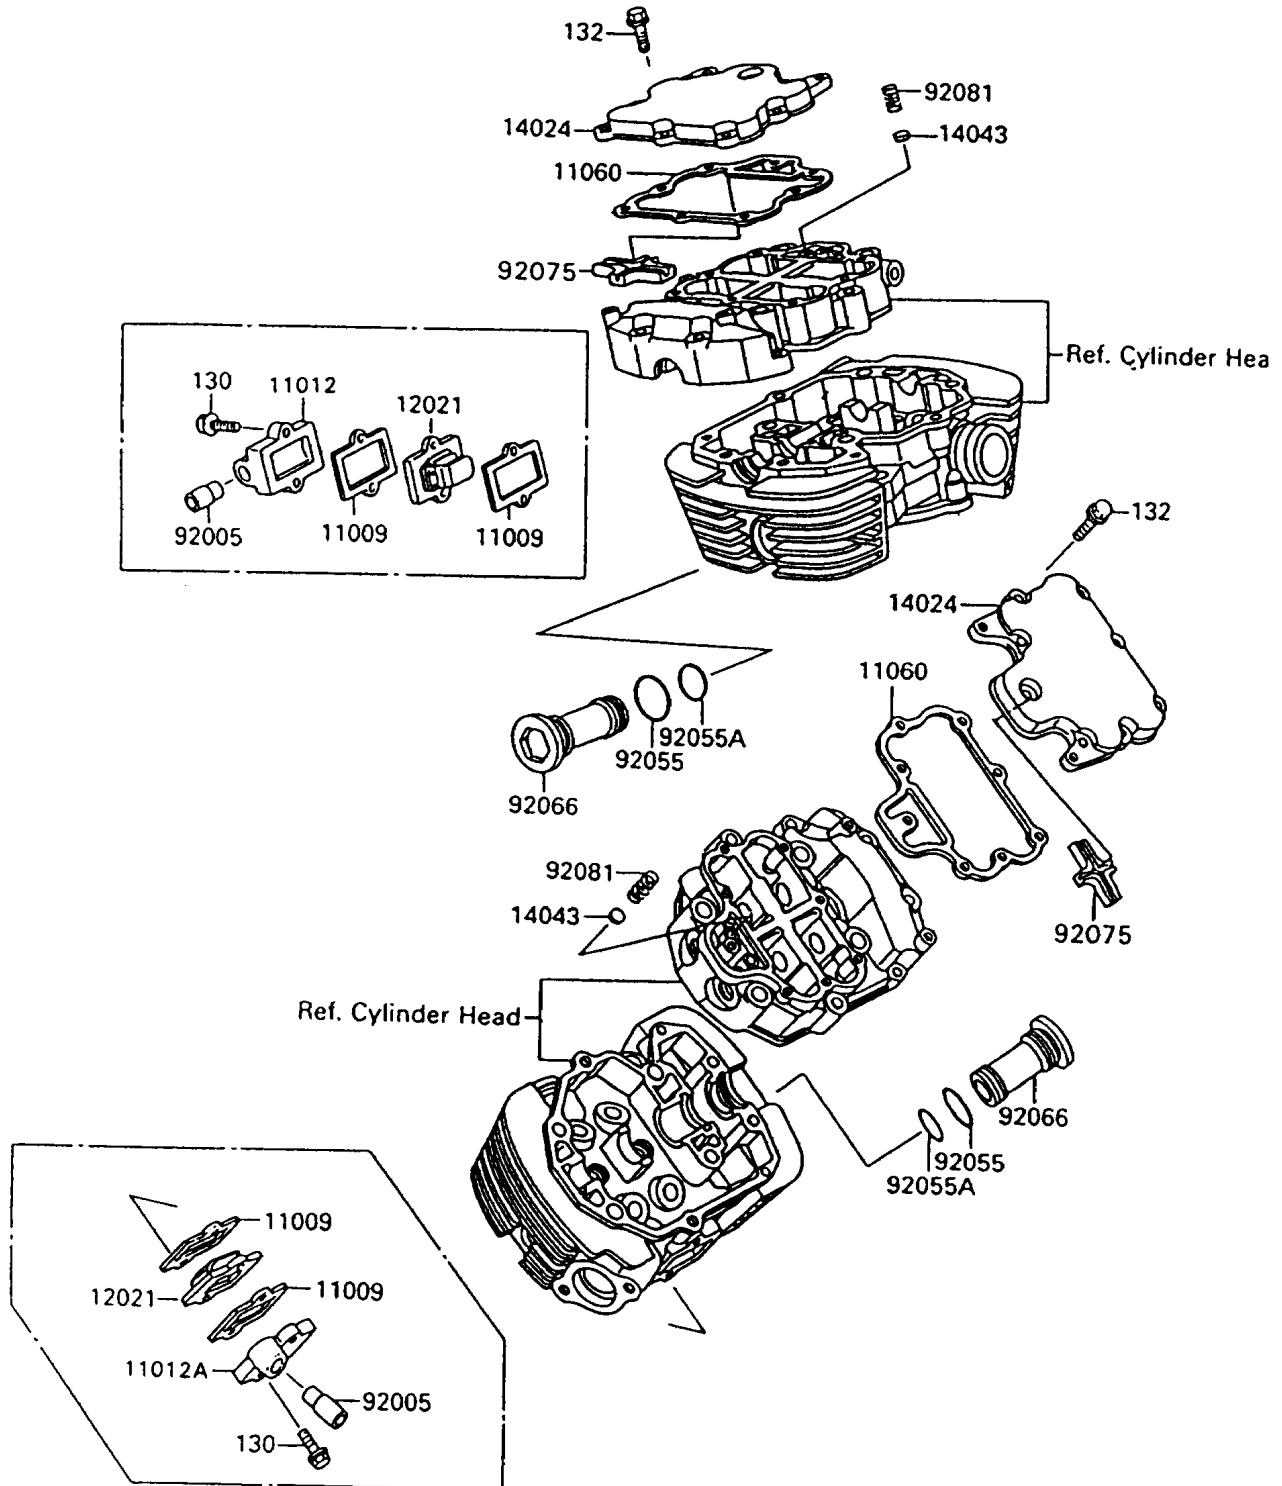

1998 Vulcan 1500

PARTS DIAGRAM Cylinder Head Cover

E1112

1998 Vulcan 1500

PARTS LIST

Cylinder Head Cover

ITEM NAME

PART NUMBER

QUANTITY
