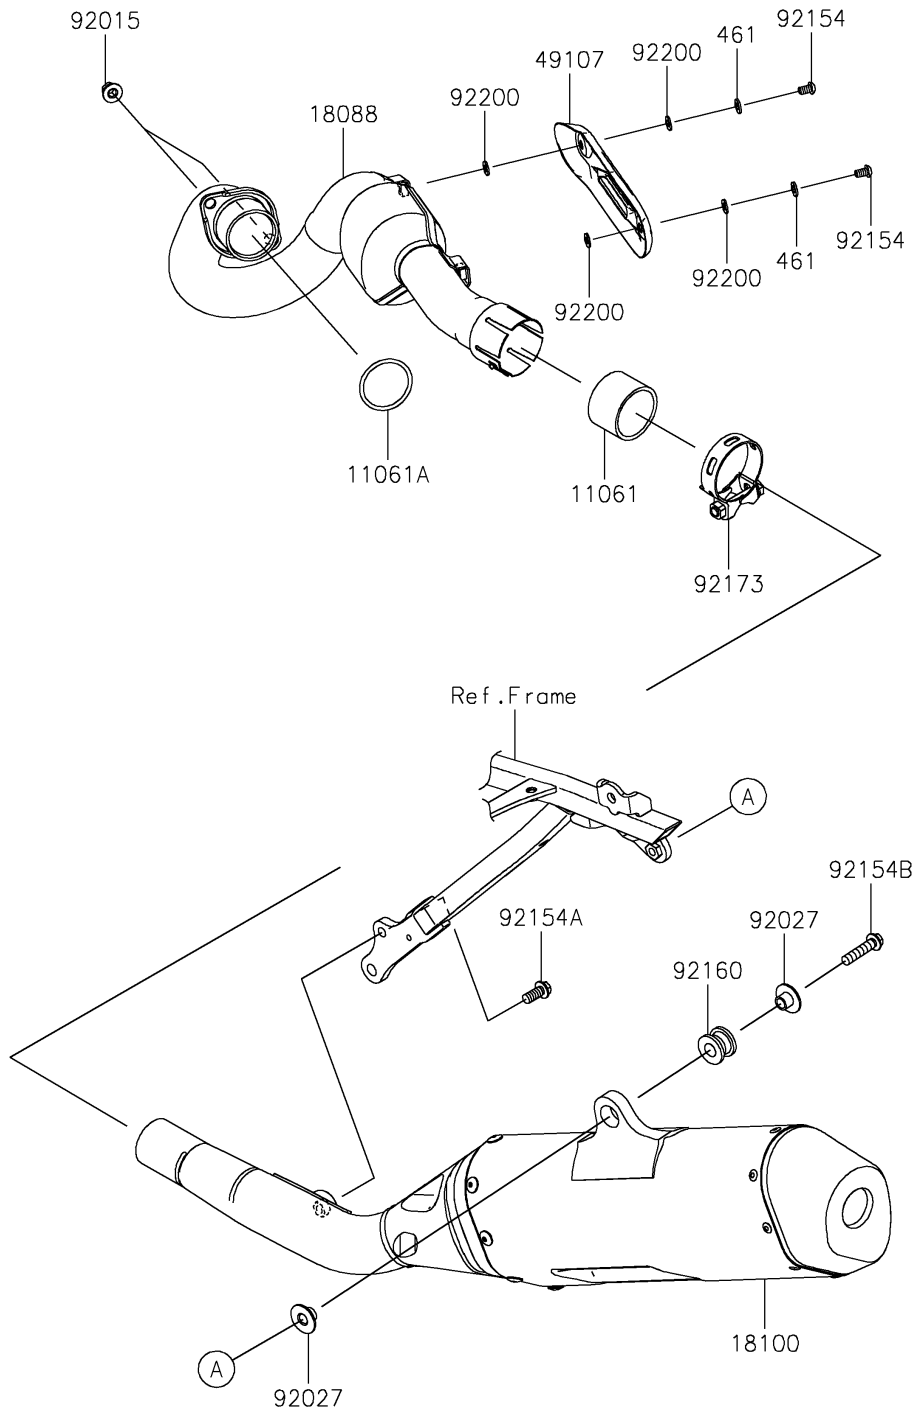

2021 KX™ 450X

PARTS DIAGRAM

Muffler(s)

E1140

2021 KX™ 450X

PARTS LIST

Muffler(s)

Kawasaki

Let the Good Times Roll®

ITEM NAME

PART NUMBER

QUANTITY
