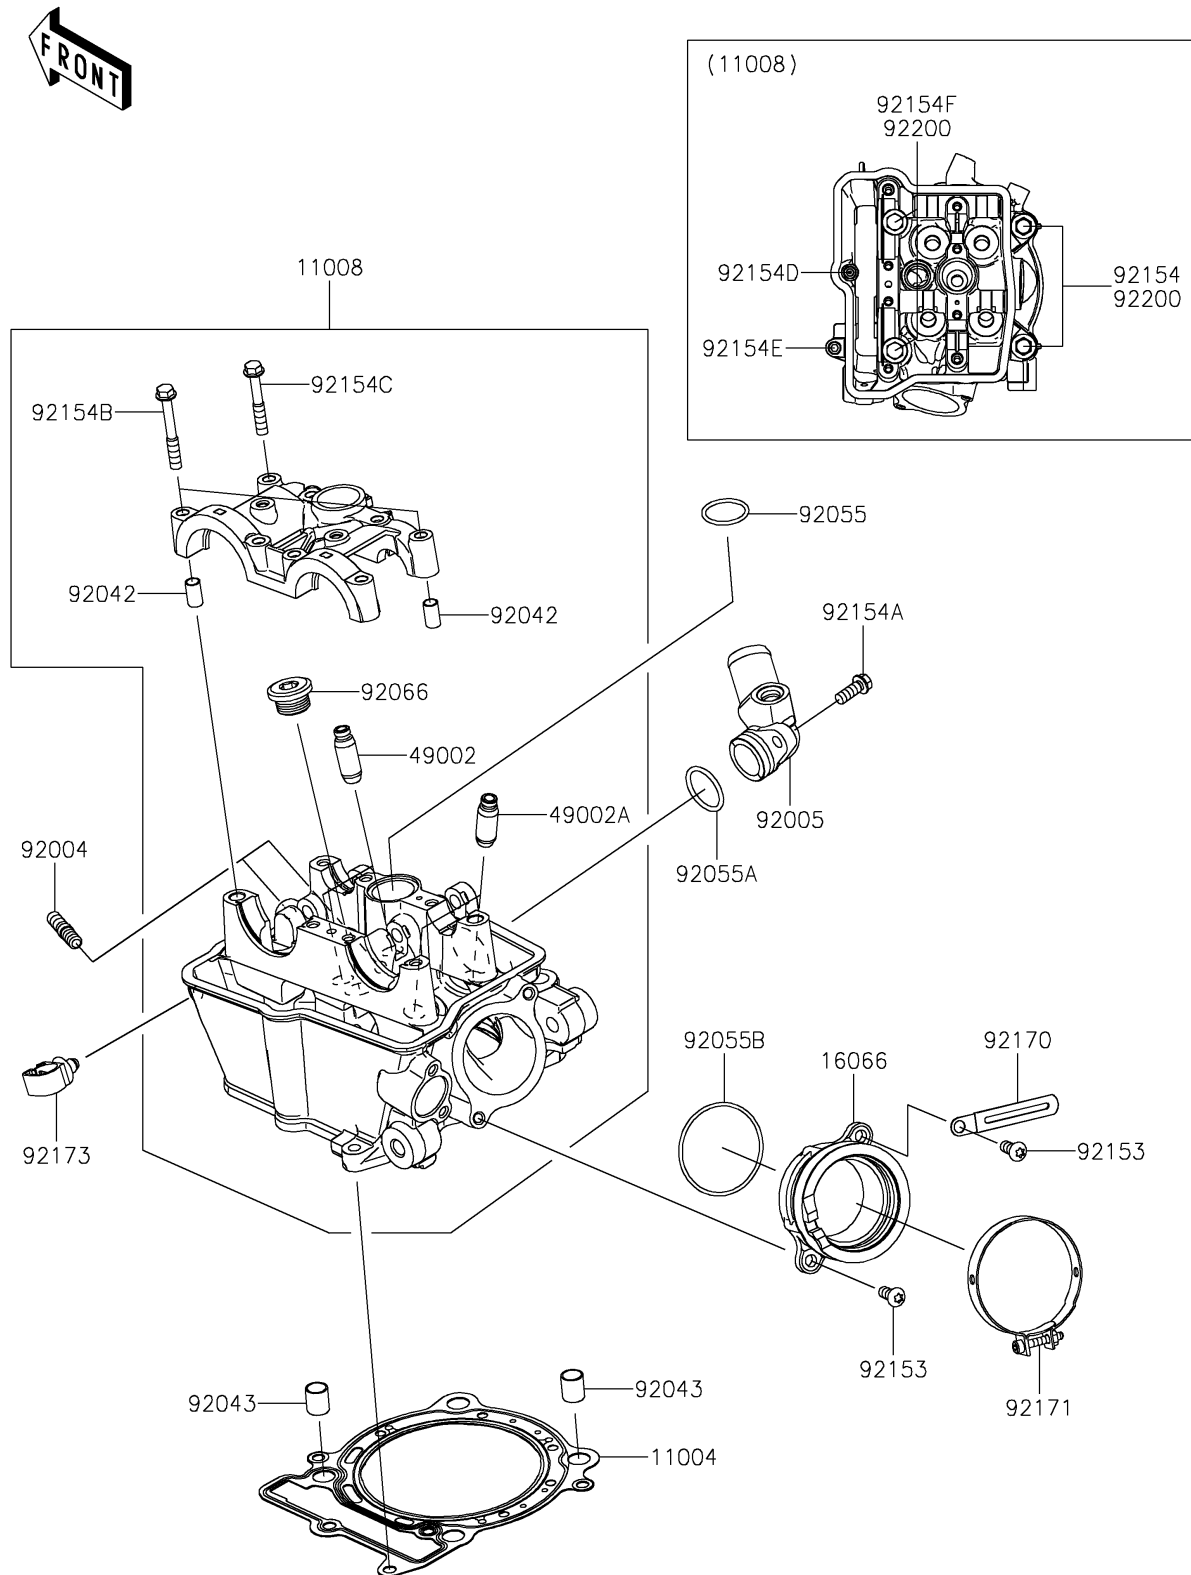

2021 KX™ 450X

PARTS DIAGRAM

Cylinder Head

E1111

2021 KX™ 450X

PARTS LIST

Cylinder Head

Kawasaki

Let the Good Times Roll®

ITEM NAME

PART NUMBER

QUANTITY
