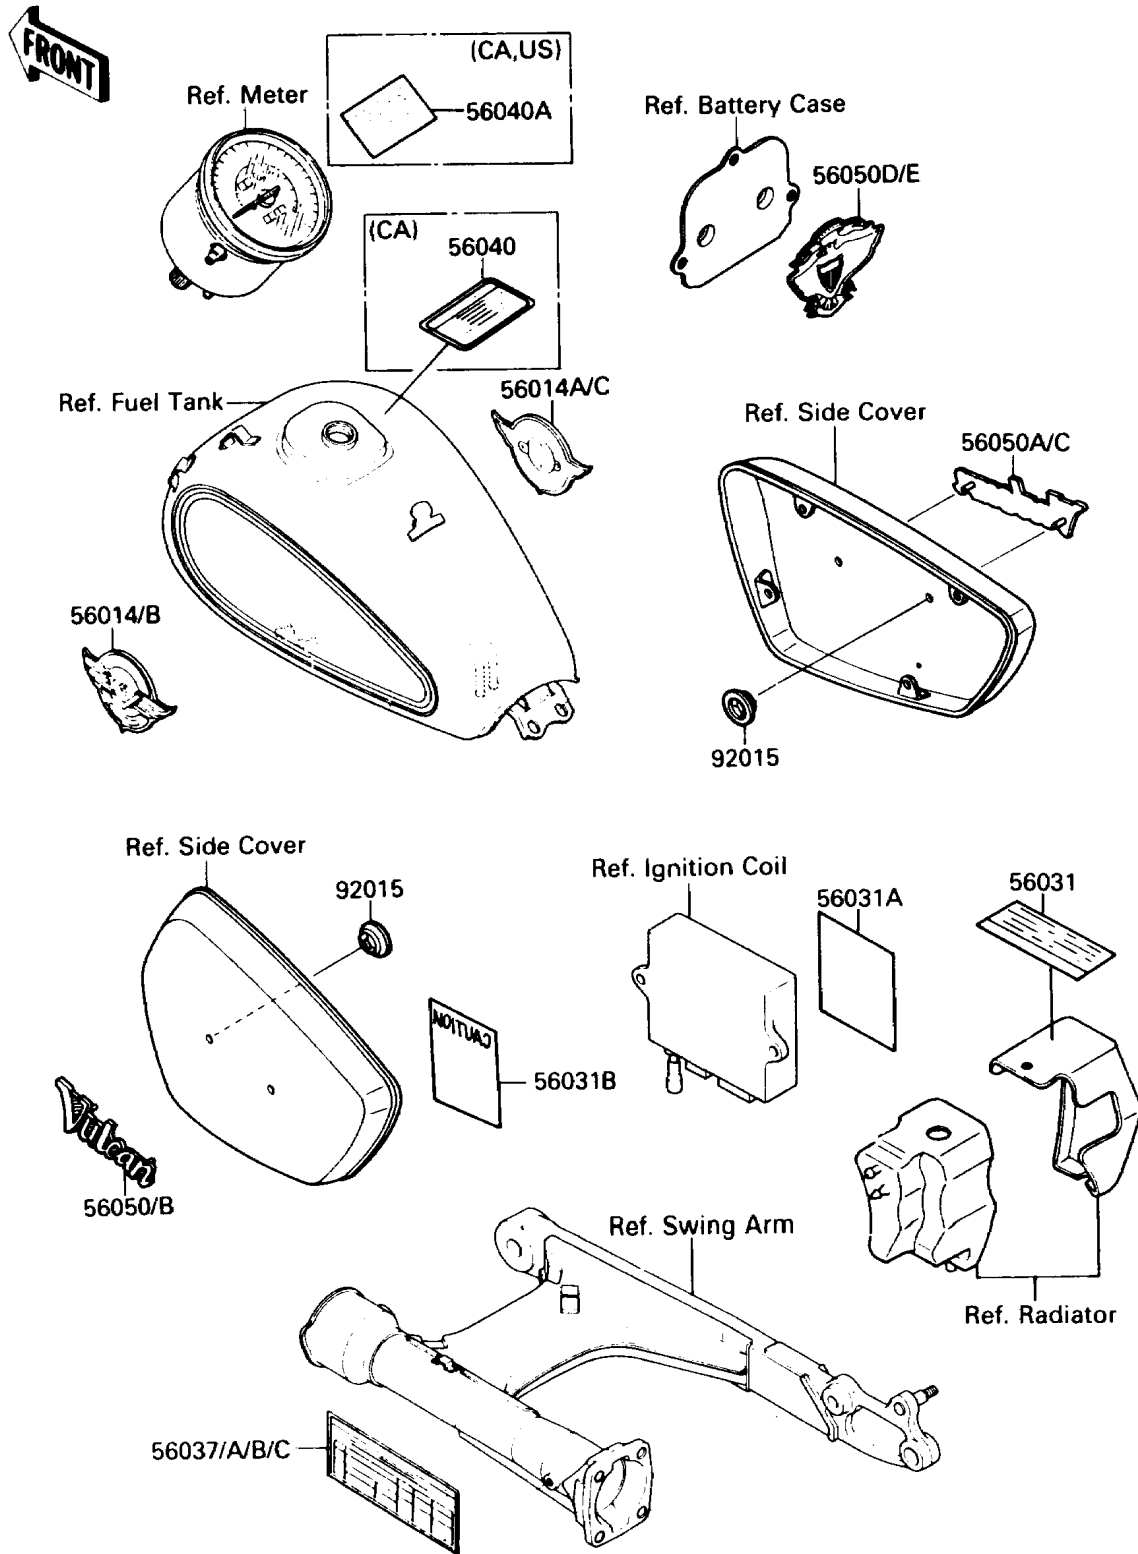

1988 Vulcan 88

PARTS DIAGRAM

Label

F286U

1988 Vulcan 88

PARTS LIST

Label

ITEM NAME	PART NUMBER	QUANTITY
EMBLEM,FUEL TANK,LH (Ref # 56014)	56014-1183	1
EMBLEM,FUEL TANK,RH (Ref # 56014A)	56014-1184	1
EMBLEM,FUEL TANK,LH,FOR EBONY (Ref # 56014B)	56014-1213	1
EMBLEM,FUEL TANK,RH,FOR EBONY (Ref # 56014C)	56014-1214	1
LABEL-MANUAL,OIL & OIL FILTER (Ref # 56031)	56031-1558	1
LABEL-MANUAL,DAILY SAFETY (Ref # 56031A)	56031-1559	1
LABEL-MANUAL,BATTERY VENT (Ref # 56031B)	56031-1560	1
LABEL-SPECIFICATION,TIRE&LOAD (Ref # 56037)	56037-1377	1
LABEL-SPECIFICATION,TIRE&LOAD (Ref # 56037A)	56037-1378	1
LABEL-WARNING,EVAPO (Ref # 56040)	56040-1121	1
LABEL-WARNING,BREAK IN CAUTION (Ref # 56040A)	56040-1220	1
MARK,SIDE COVER,LH,FOR RED (Ref # 56050)	56050-1004	1
MARK,SIDE COVER,RH,FOR RED (Ref # 56050A)	56050-1005	1
MARK,SIDE COVER,LH,FOR EBONY (Ref # 56050B)	56050-1006	1
MARK,SIDE COVER,RH,FOR EBONY (Ref # 56050C)	56050-1007	1
MARK,BACK REST COVER,RED&EBONY (Ref # 56050D)	56050-1008	1
MARK,BACK REST COVER,BLUE&EBON (Ref # 56050E)	56050-1009	1
NUT,PUSH,3MM (Ref # 92015)	92018-005	8
NUT,PUSH,3MM (Ref # 92015)	92018-005	4