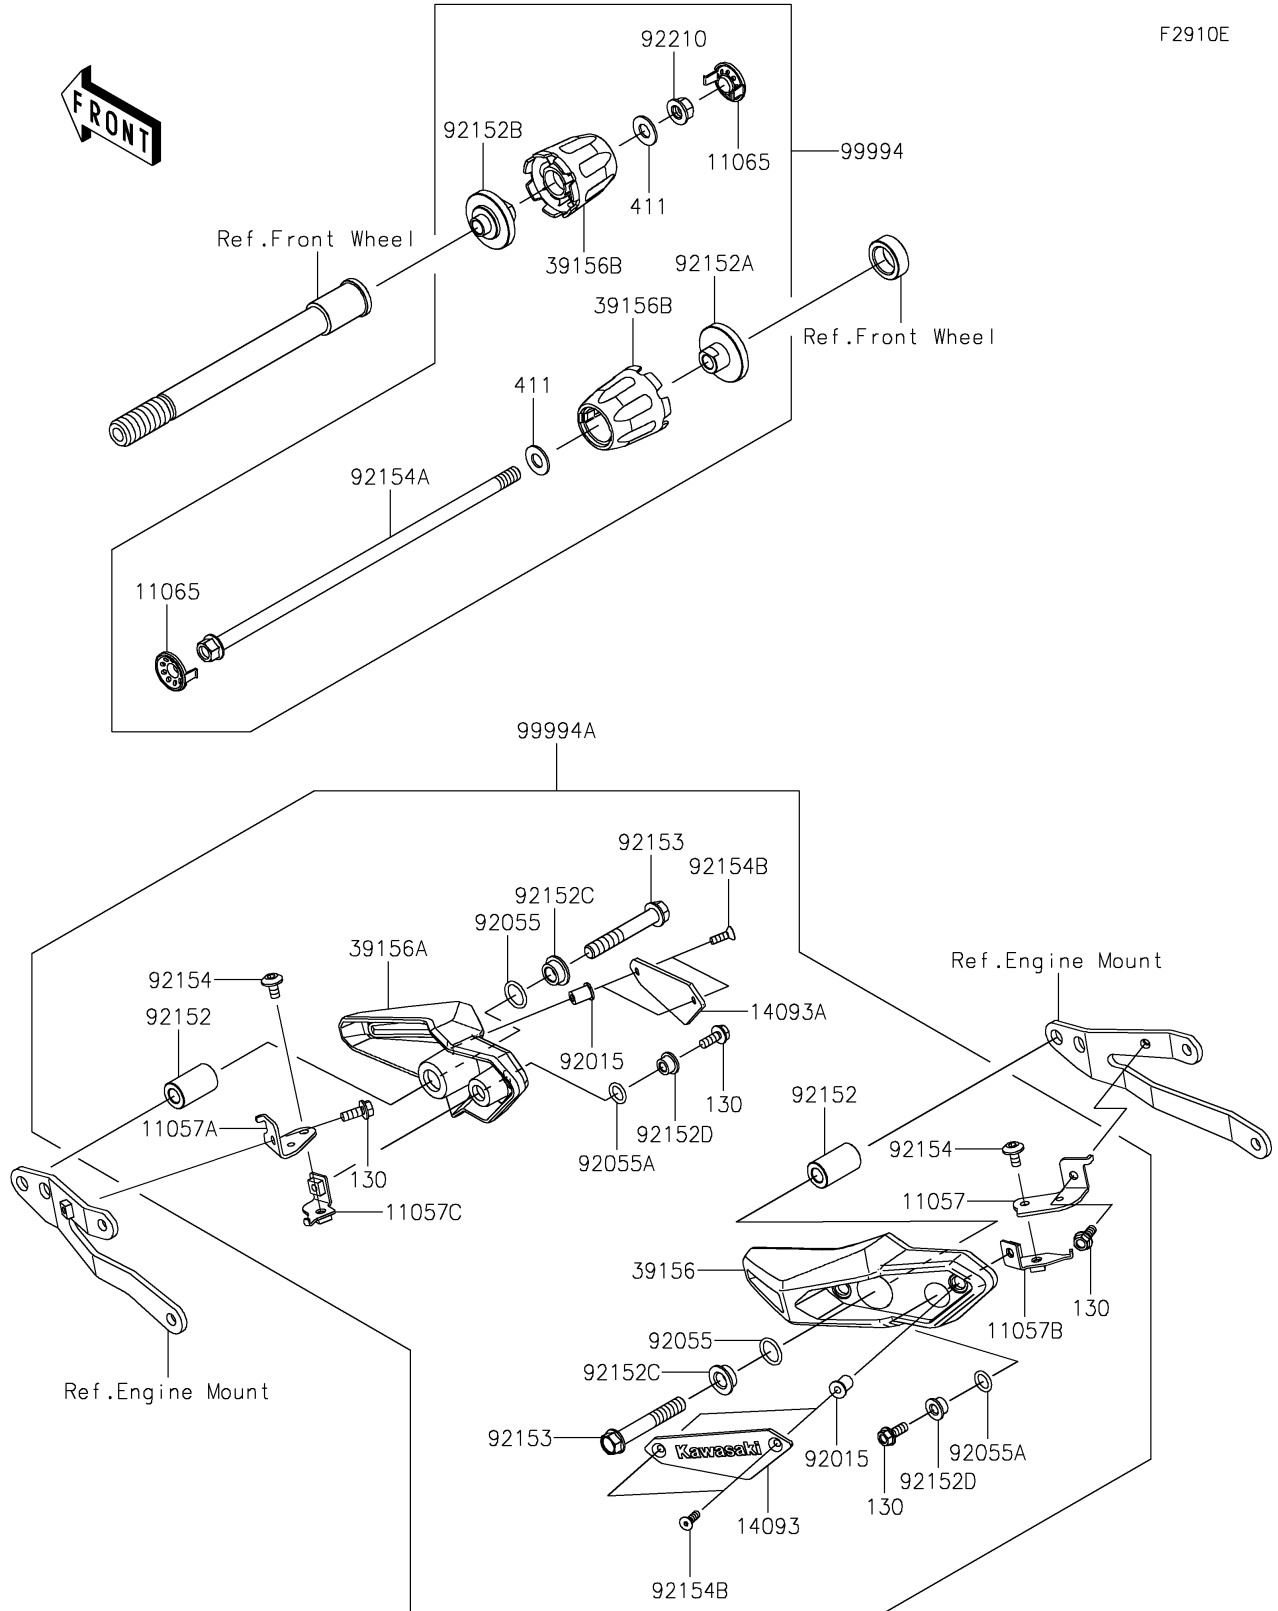

2020 Z900 ABS

PARTS DIAGRAM

Accessory(Slider)

F2910E

2020 Z900 ABS

PARTS LIST

Accessory(Slider)

ITEM NAME	PART NUMBER	QUANTITY
BRACKET,LH (Ref # 11057)	11057-2712	1
BRACKET,RH (Ref # 11057A)	11057-2713	1
BRACKET,LH,FR (Ref # 11057B)	11057-2714	1
BRACKET,RH,FR (Ref # 11057C)	11057-2715	1
CAP,B.SILVER (Ref # 11065)	11065-1313-54N	2
COVER,LH (Ref # 14093)	14093-0516	1
COVER,RH (Ref # 14093A)	14093-0517	1
PAD,LH (Ref # 39156)	39156-2123	1
PAD,RH (Ref # 39156A)	39156-2124	1
PAD,AXLE SLIDER (Ref # 39156B)	39156-2212	2
NUT,WELL,5MM (Ref # 92015)	92015-1757	4
RING-O,15.8X2.4 (Ref # 92055)	92055-0884	2
RING-O,11X2.4 (Ref # 92055A)	92055-0885	2
COLLAR,10.5X20X34 (Ref # 92152)	92152-2268	2
COLLAR,LH (Ref # 92152A)	92152-2272	1
COLLAR,RH (Ref # 92152B)	92152-2273	1
COLLAR,10.5X22X8.1 (Ref # 92152C)	92152-2334	2
COLLAR,6.5X16X8.1 (Ref # 92152D)	92152-2335	2
BOLT,FLANGED,10X65 (Ref # 92153)	92153-1931	2
BOLT,SOCKET,6X12 (Ref # 92154)	92154-1788	2
BOLT,AXLE,10X300 (Ref # 92154A)	92154-2250	1
BOLT,SOCKET,5X16 (Ref # 92154B)	92154-2669	4
NUT,LOCK,FLANGED,10MM (Ref # 92210)	92210-1139	1
KIT-ACCESSORY,FR AXLE SLIDER (Ref # 99994)	99994-1275	1
SHROUD SLIDER (Ref # 99994A)	99994-1350	1
BOLT-FLANGED,6X16 (Ref # 130)	130CB0616	4
WASHER-PLAIN,10MM (Ref # 411)	411AA1000	2