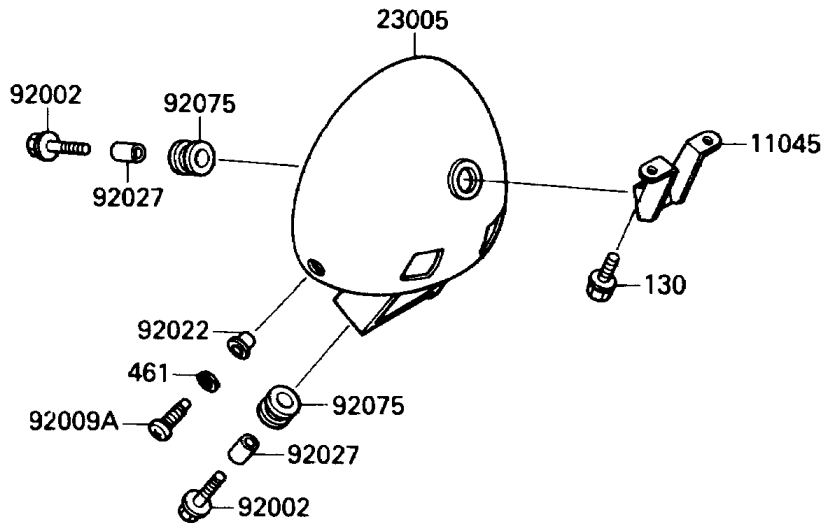

1988 Vulcan 88

PARTS DIAGRAM

Head Lamp

F2710-0282

1988 Vulcan 88

PARTS LIST

Head Lamp

ITEM NAME

PART NUMBER

QUANTITY
