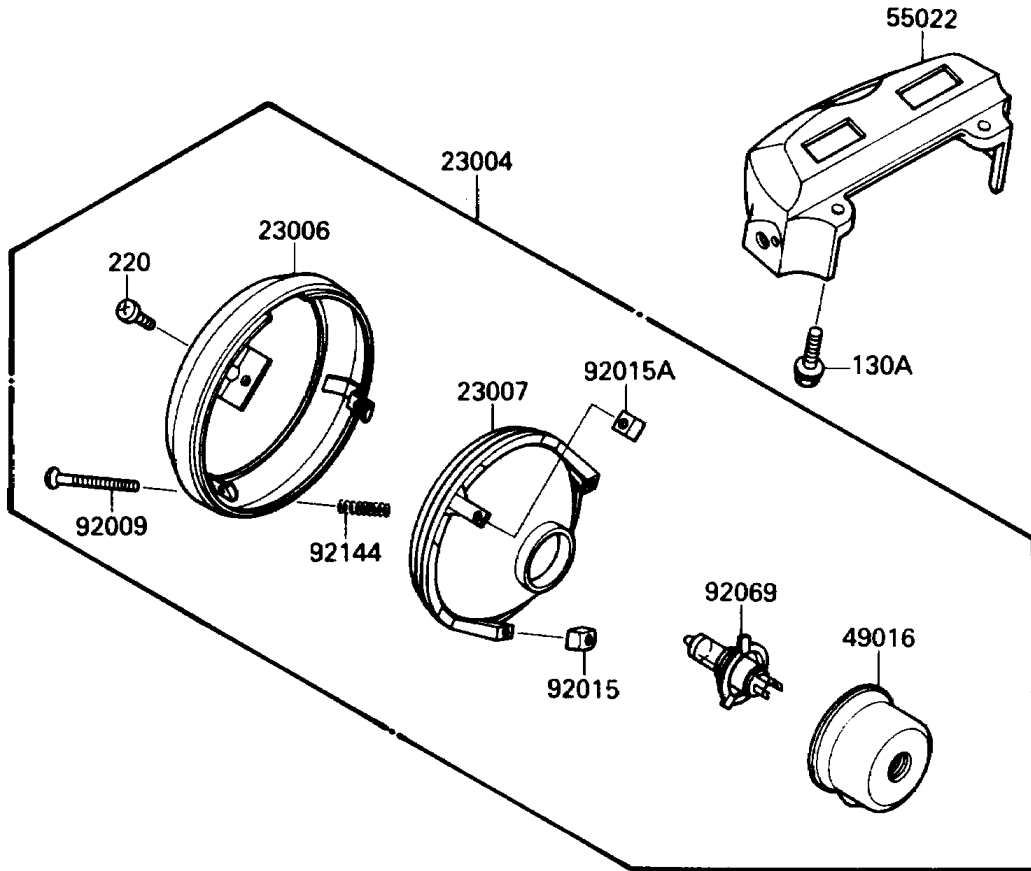

1988 Vulcan 88

PARTS DIAGRAM

Head Lamp

F2710-0282

1988 Vulcan 88

PARTS LIST

Head Lamp

ITEM NAME

PART NUMBER

QUANTITY
