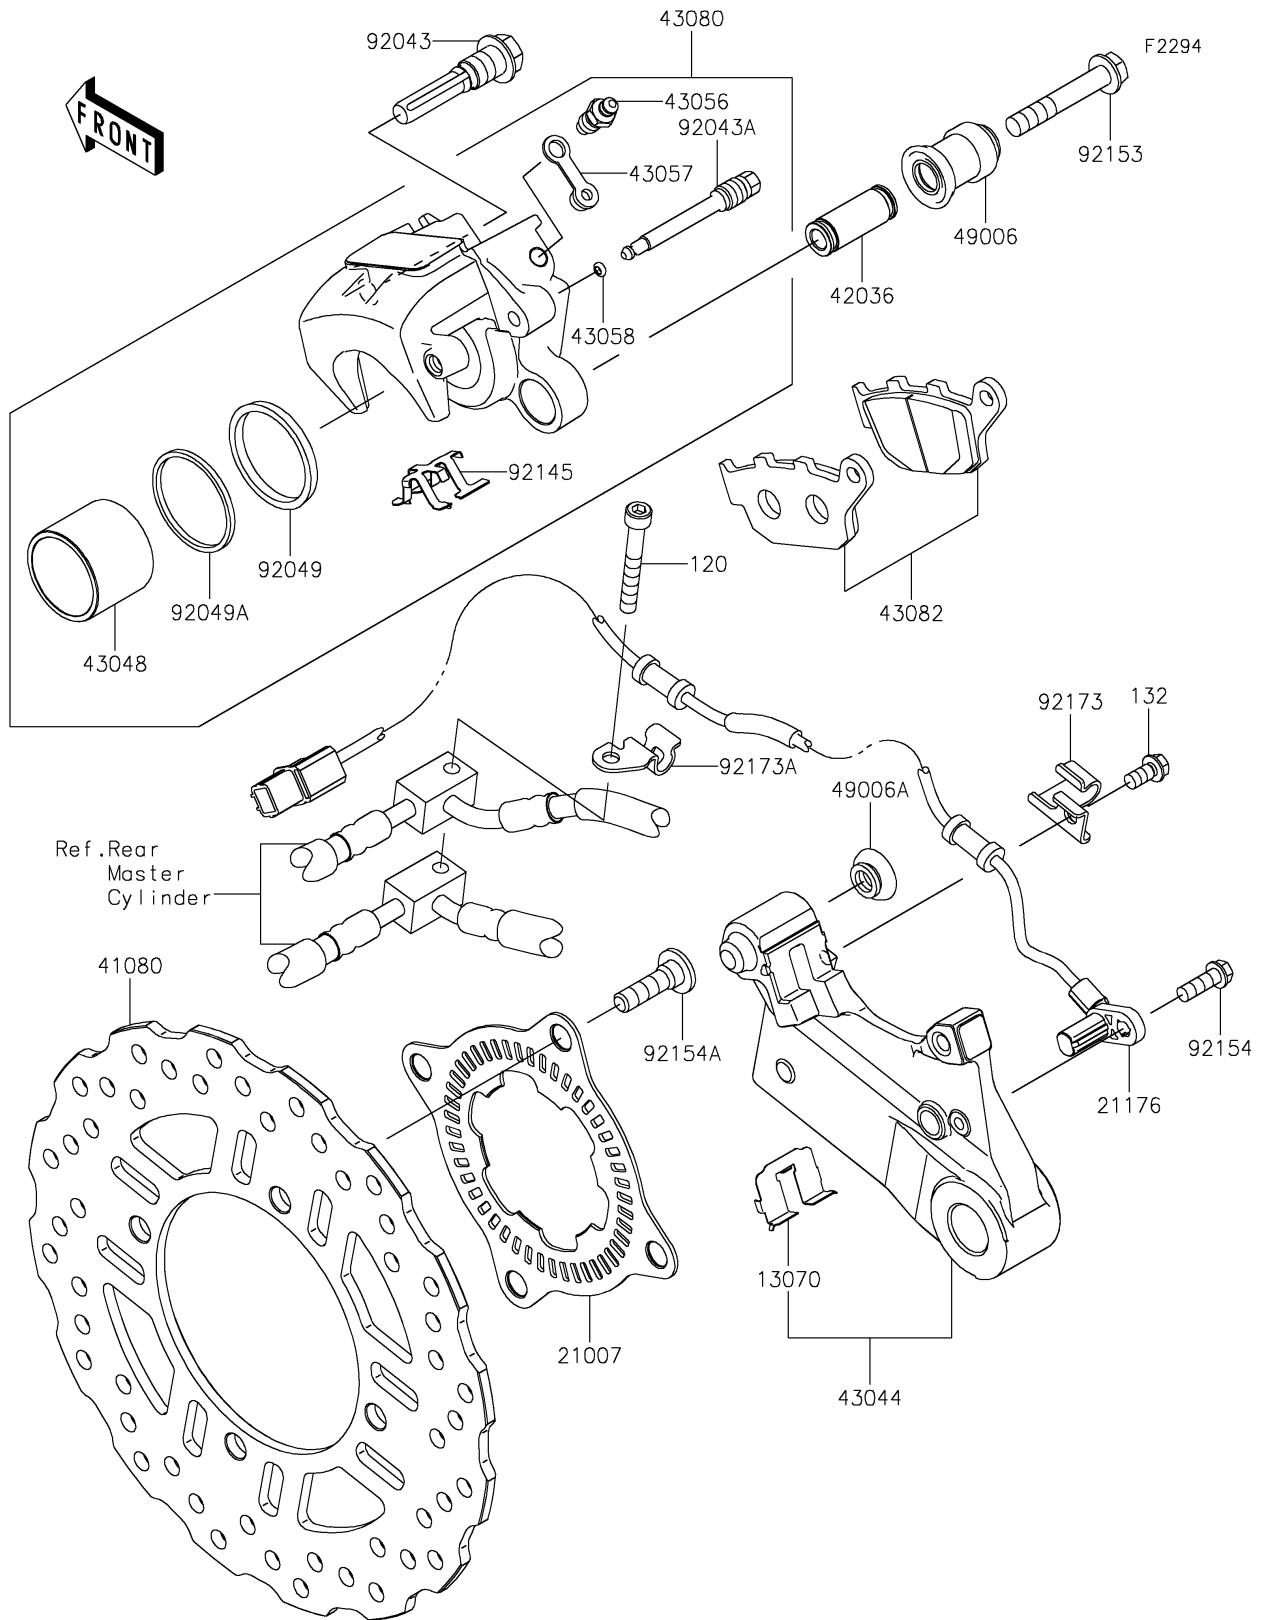

2020 Z900 ABS

PARTS DIAGRAM

Rear Brake

2020 Z900 ABS

PARTS LIST

Rear Brake

Kawasaki

Let the Good Times Roll®

ITEM NAME

PART NUMBER

QUANTITY
