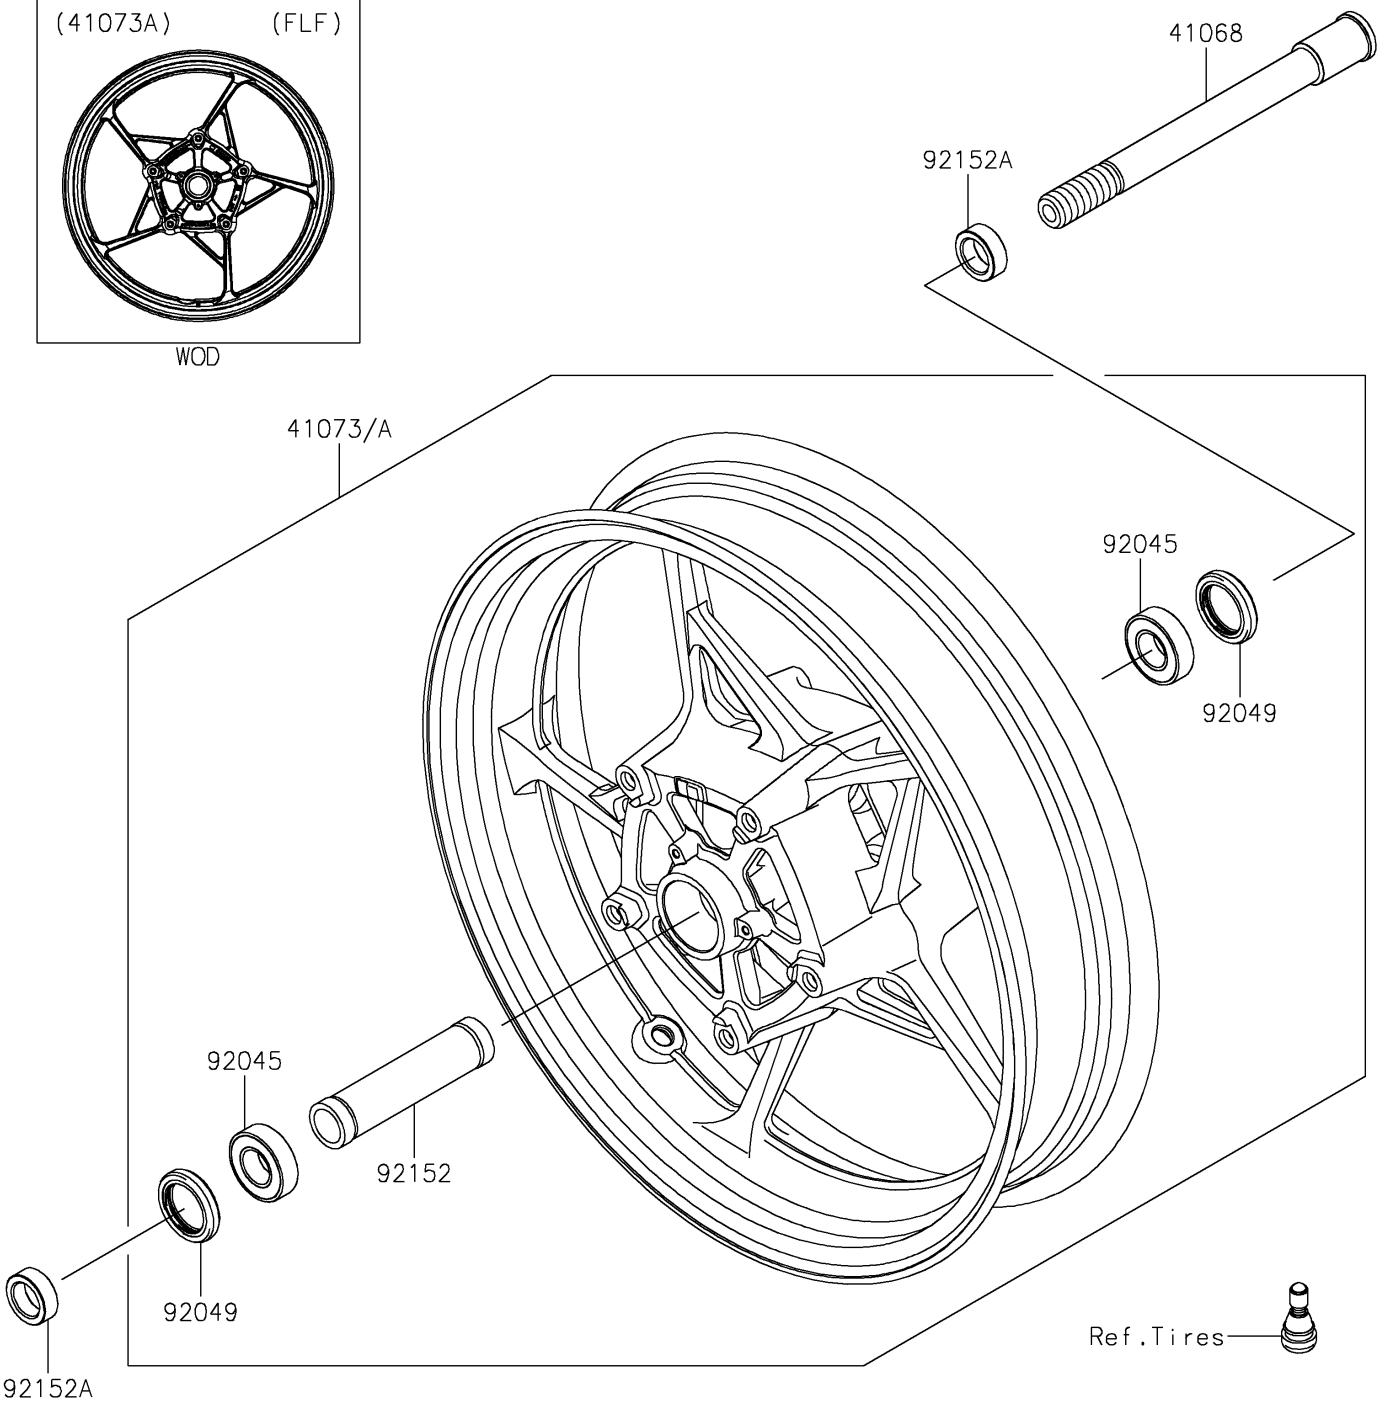

2020 Z900 ABS

PARTS DIAGRAM

Front Wheel

F2230

WOD

2020 Z900 ABS

PARTS LIST

Front Wheel

Kawasaki

Let the Good Times Roll®

ITEM NAME

PART NUMBER

QUANTITY
