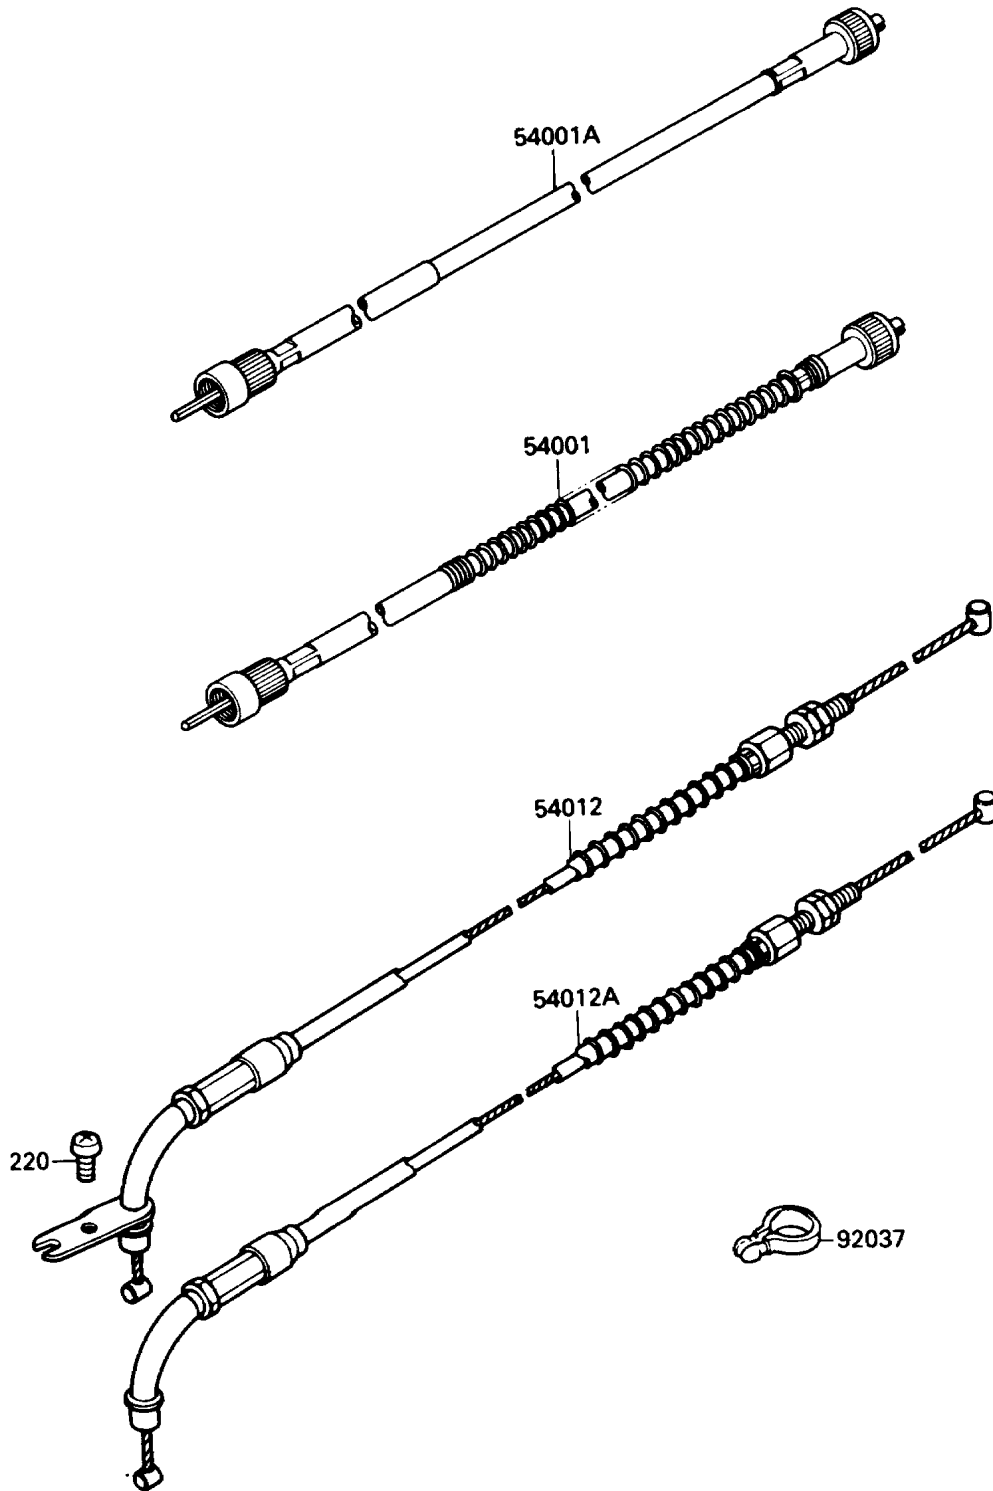

1987 Vulcan 88

PARTS DIAGRAM

Cable

F2540

1987 Vulcan 88

PARTS LIST

Cable

ITEM NAME

PART NUMBER

QUANTITY
