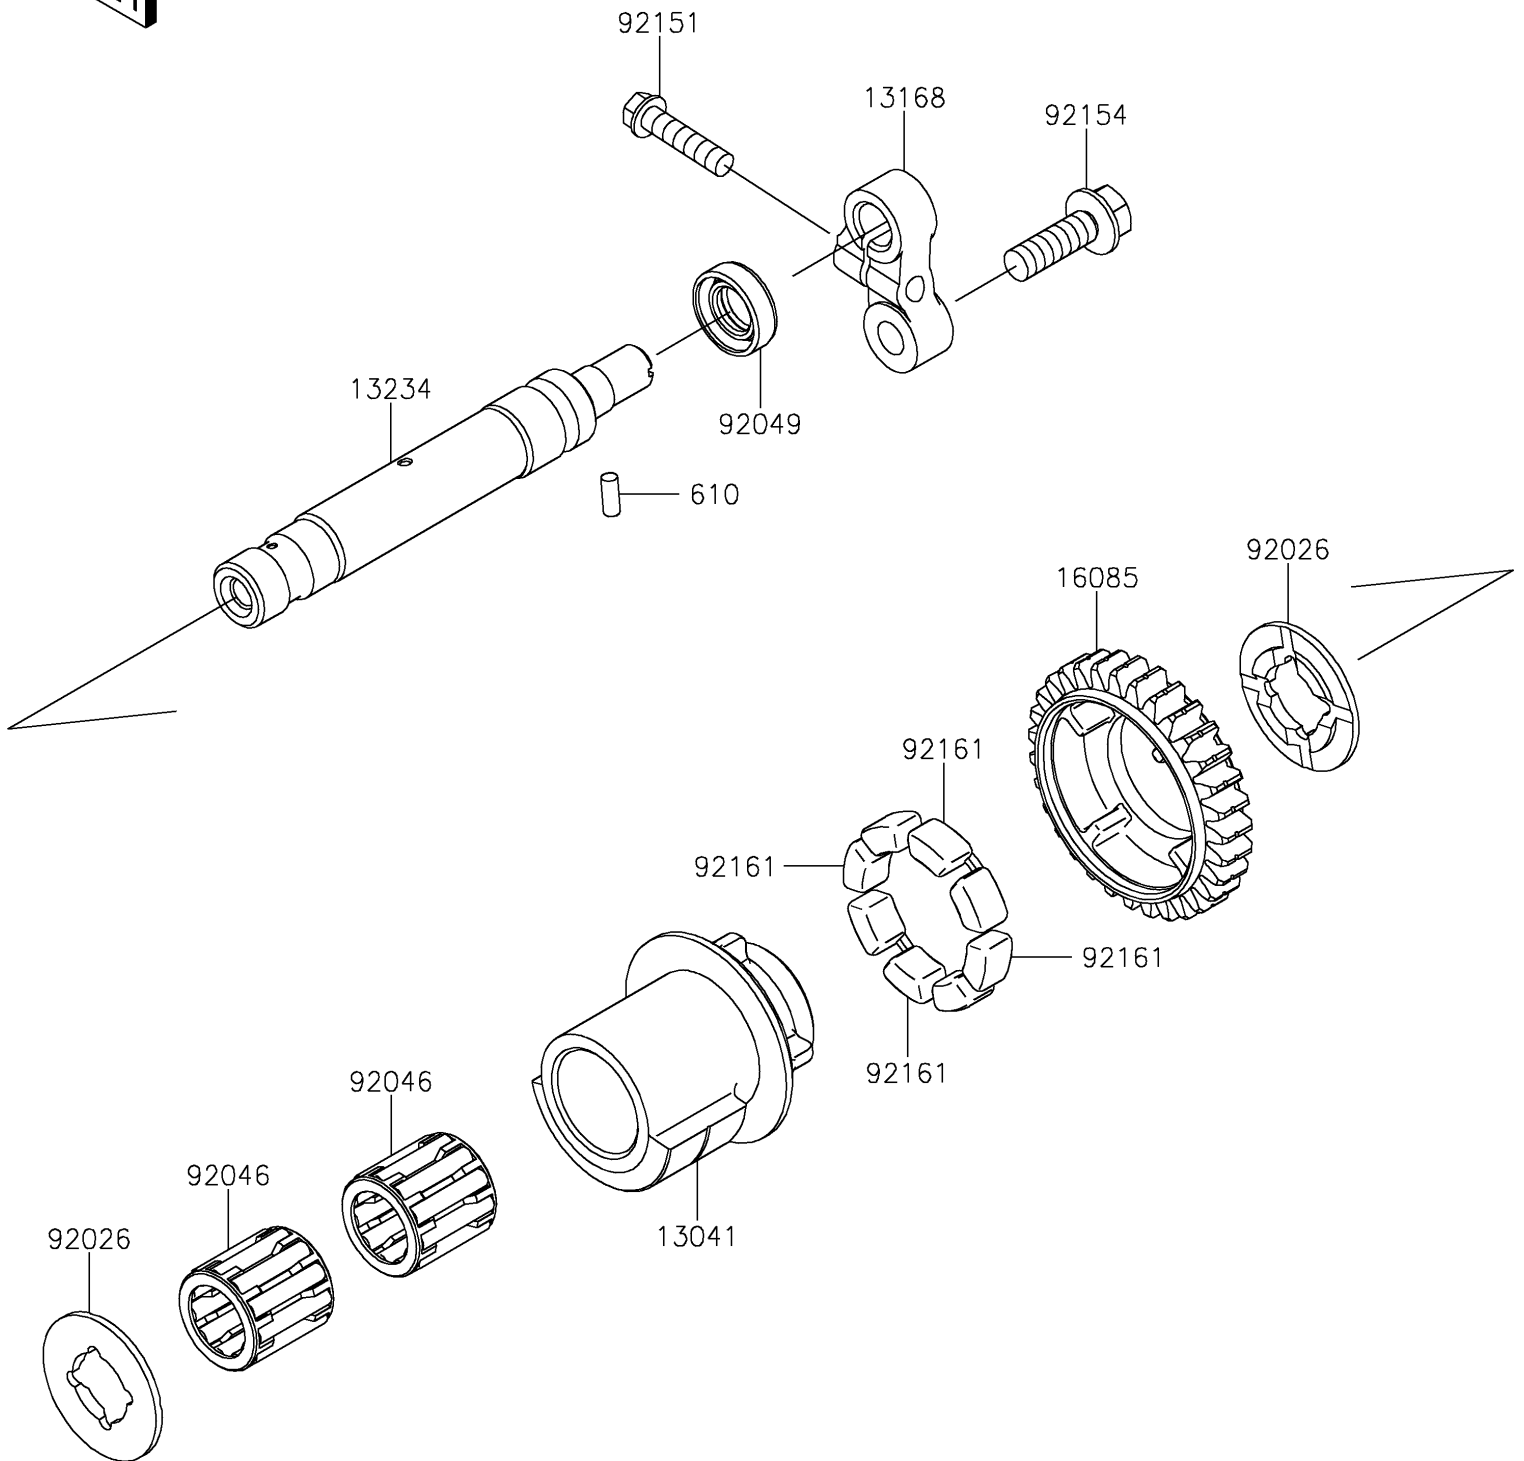

2020 Z900 ABS

PARTS DIAGRAM

Balancer

E1323

2020 Z900 ABS

PARTS LIST

Balancer

Kawasaki

Let the Good Times Roll®

ITEM NAME

PART NUMBER

QUANTITY
