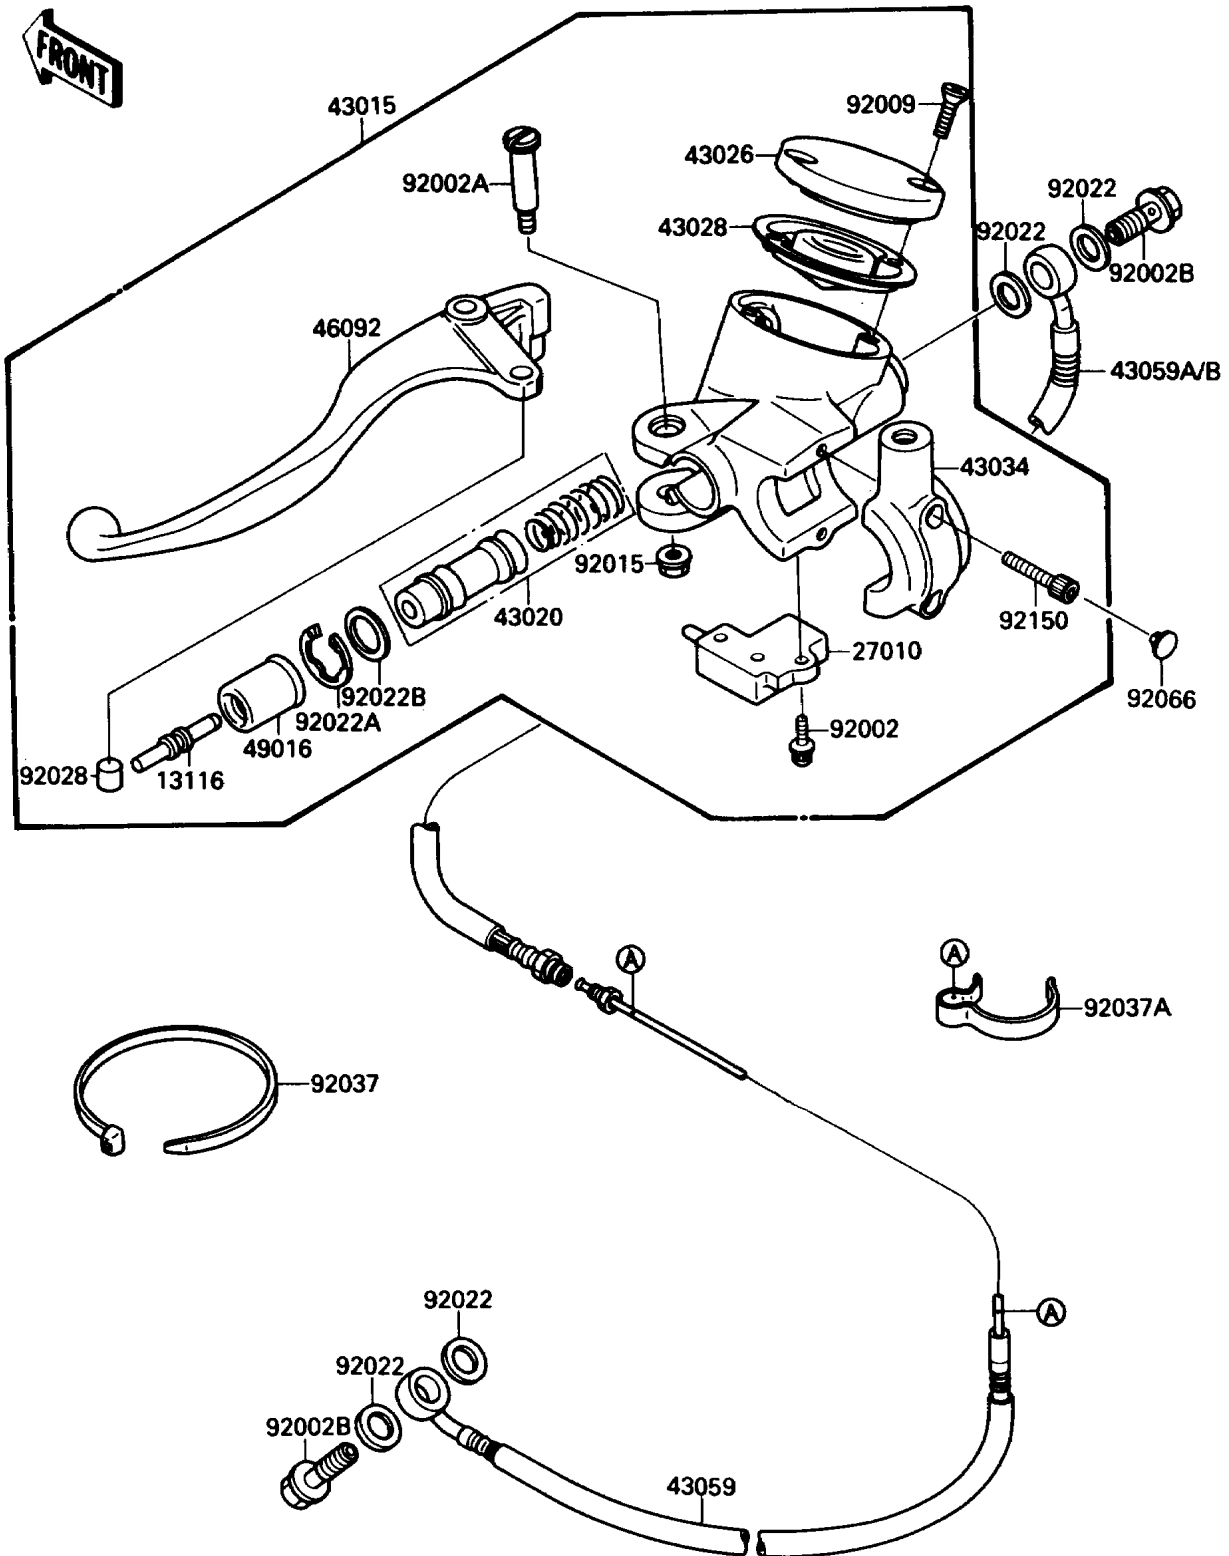

1989 Vulcan 88

PARTS DIAGRAM

Clutch Master Cylinder

F2380-0010

1989 Vulcan 88

PARTS LIST

Clutch Master Cylinder

Kawasaki

Let the Good Times Roll®

ITEM NAME

PART NUMBER

QUANTITY
