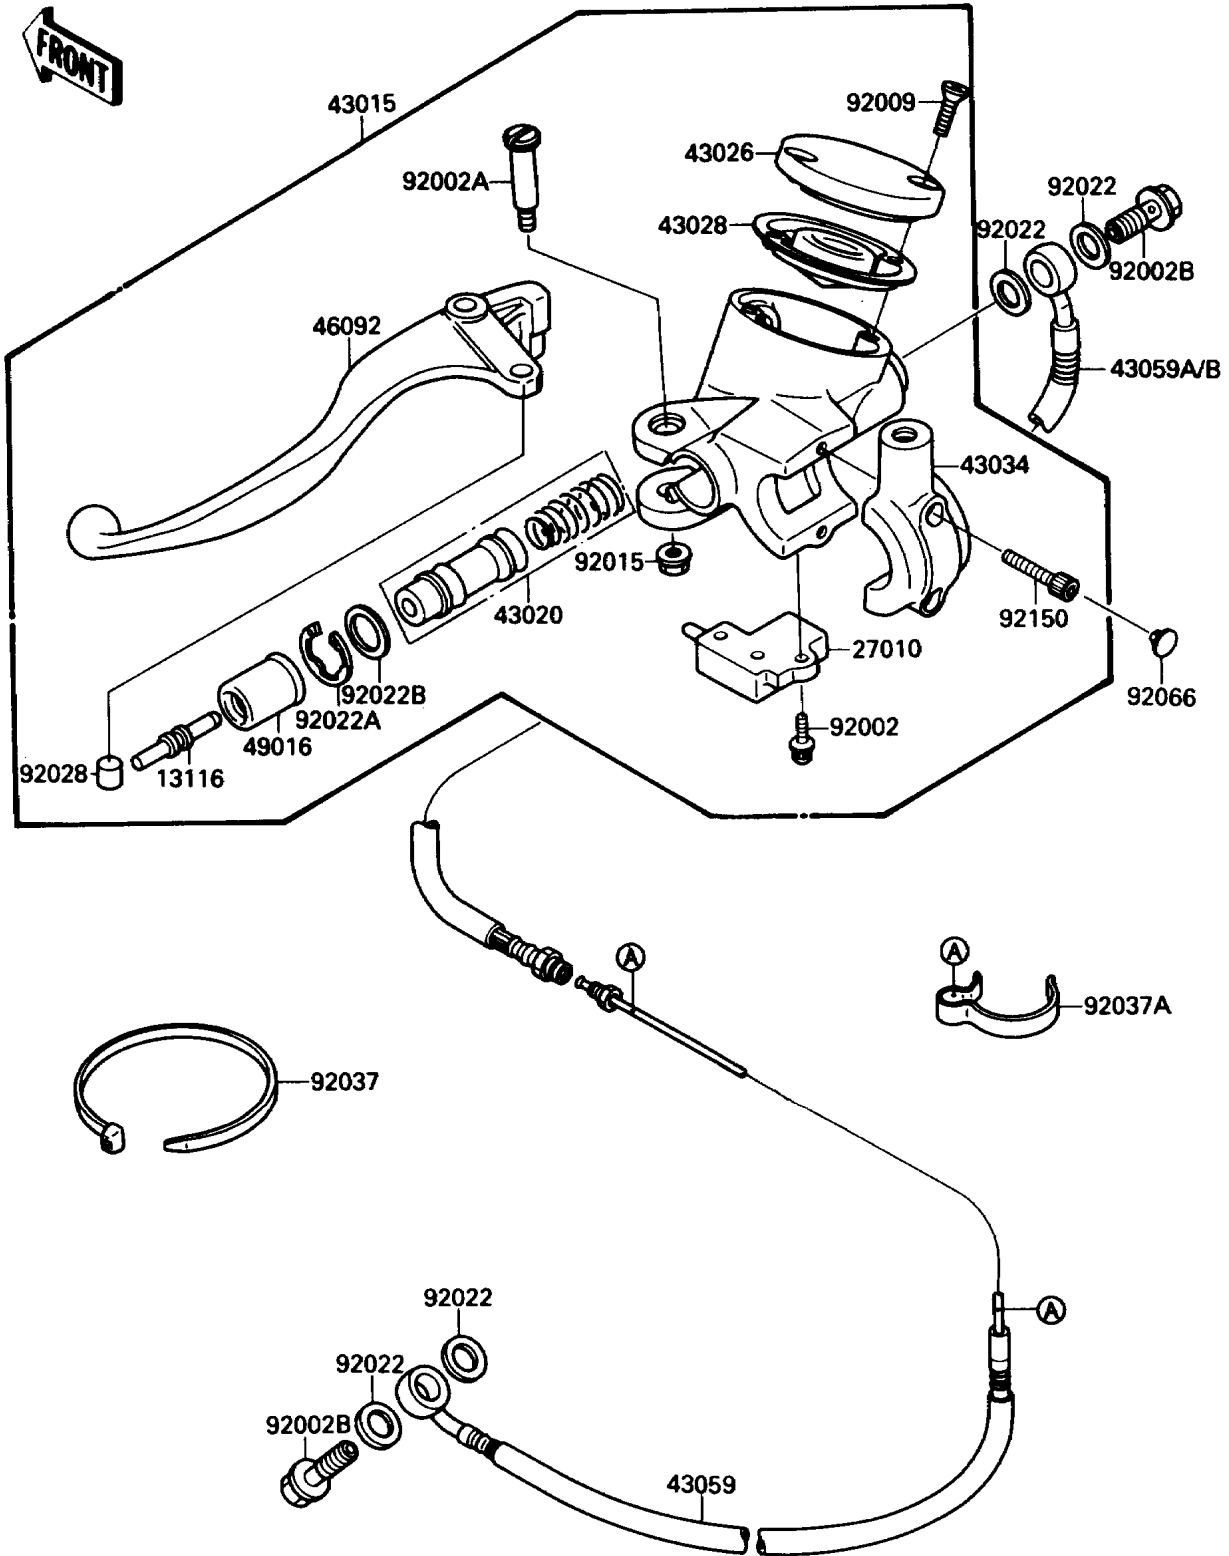

1988 Vulcan 88

PARTS DIAGRAM

Clutch Master Cylinder

F2380-0010

1988 Vulcan 88

PARTS LIST

Clutch Master Cylinder

ITEM NAME

PART NUMBER

QUANTITY
