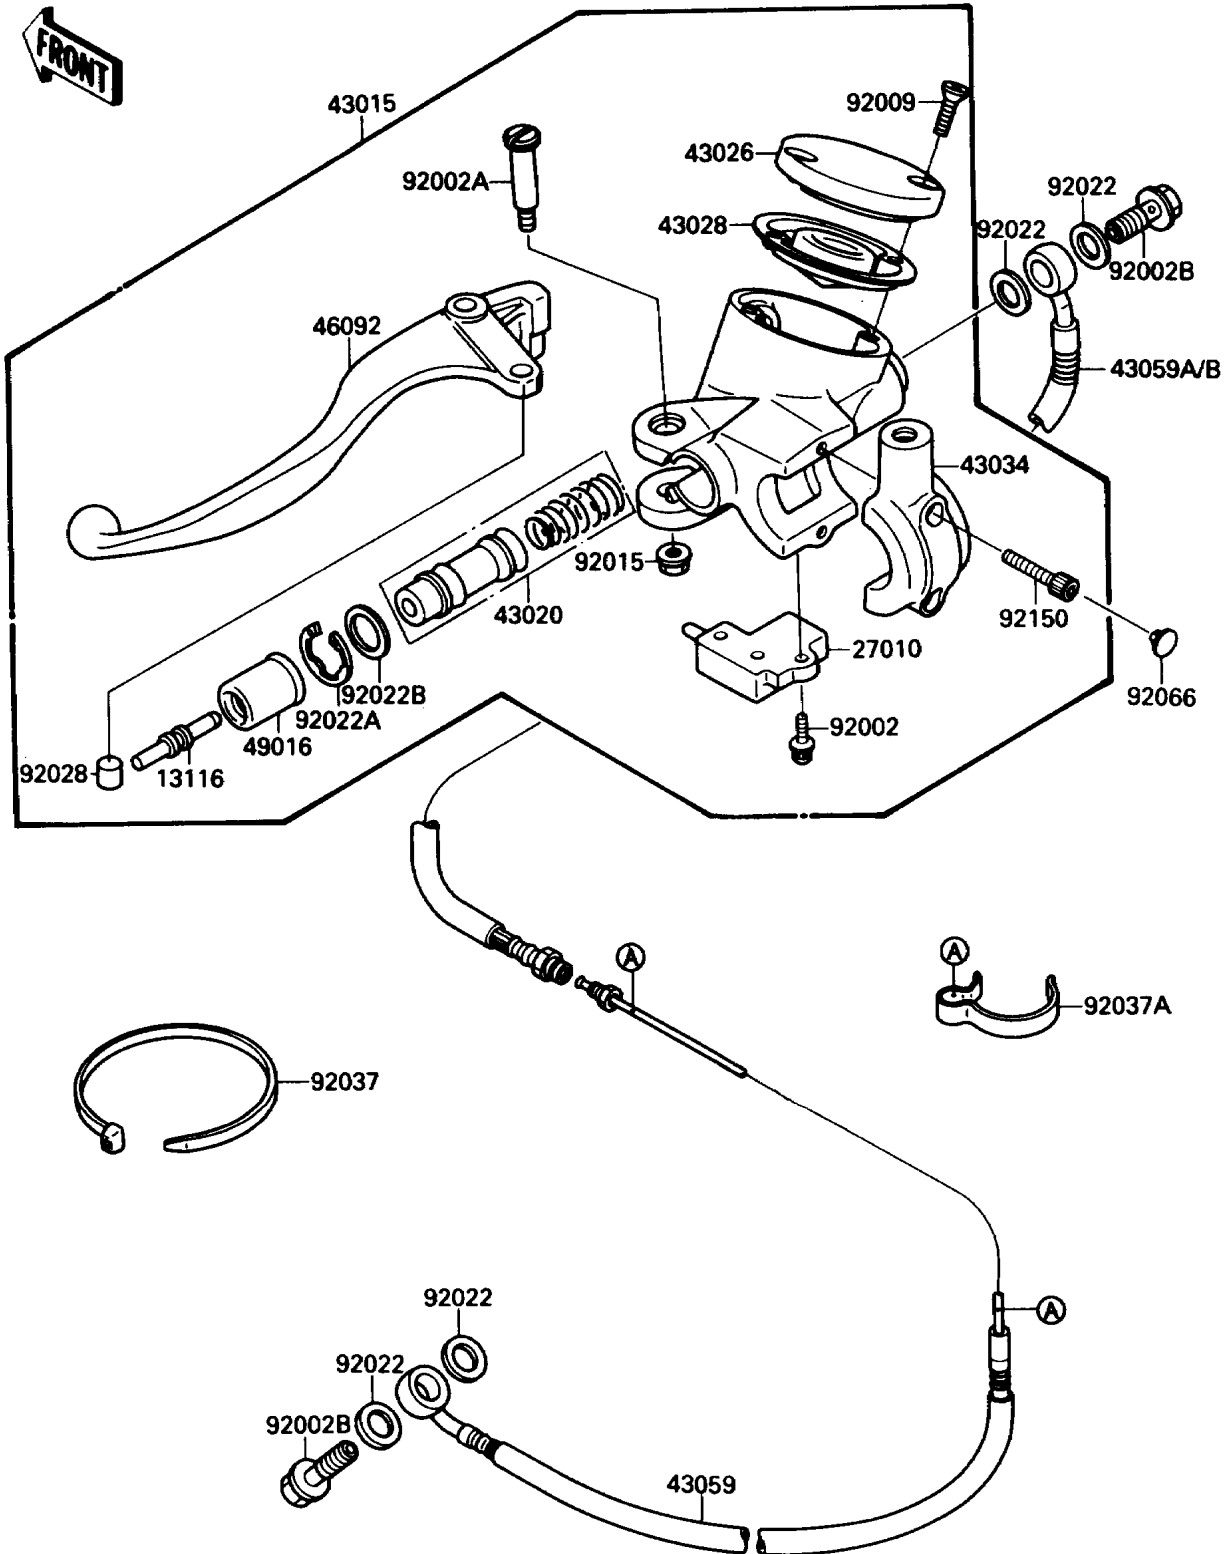

## PARTS DIAGRAM

### Clutch Master Cylinder

F2380-0010

## PARTS LIST

### Clutch Master Cylinder

**Kawasaki**

Let the Good Times Roll®

**ITEM NAME**

**PART NUMBER**

**QUANTITY**

---