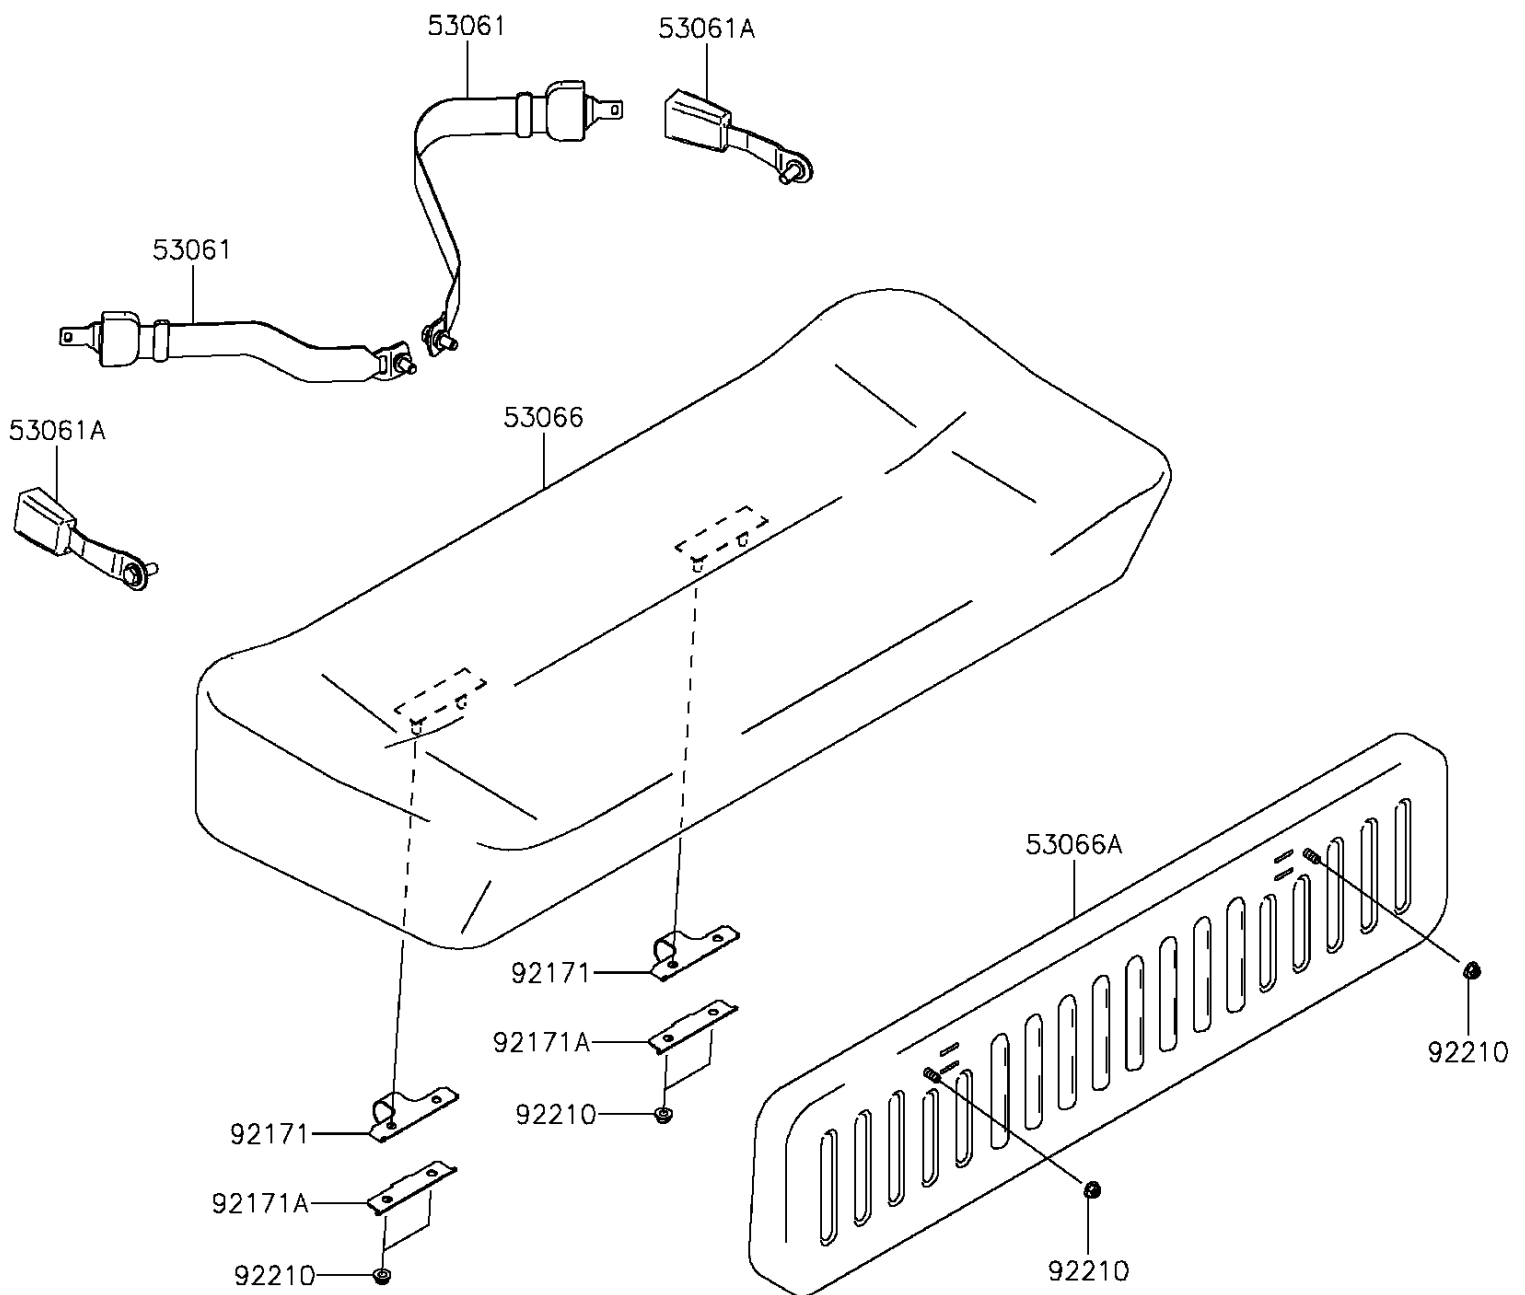

## PARTS DIAGRAM

### Seat

F2510

## PARTS LIST

### Seat

ITEM NAME	PART NUMBER	QUANTITY
BELT-SEAT,CATCH PLATE (Ref # 53061)	53061-1013	2
BELT-SEAT,BUCKLE (Ref # 53061A)	53061-1014	2
SEAT-ASSY,CUSHION,BLACK (Ref # 53066)	53066-0269-MA	1
SEAT-ASSY,BACK,BLACK (Ref # 53066A)	53066-0270-MA	1
CLAMP (Ref # 92171)	92171-0441	2
CLAMP (Ref # 92171A)	92171-0442	2
NUT,FLANGED,LOCK,8MM (Ref # 92210)	92210-0005	6