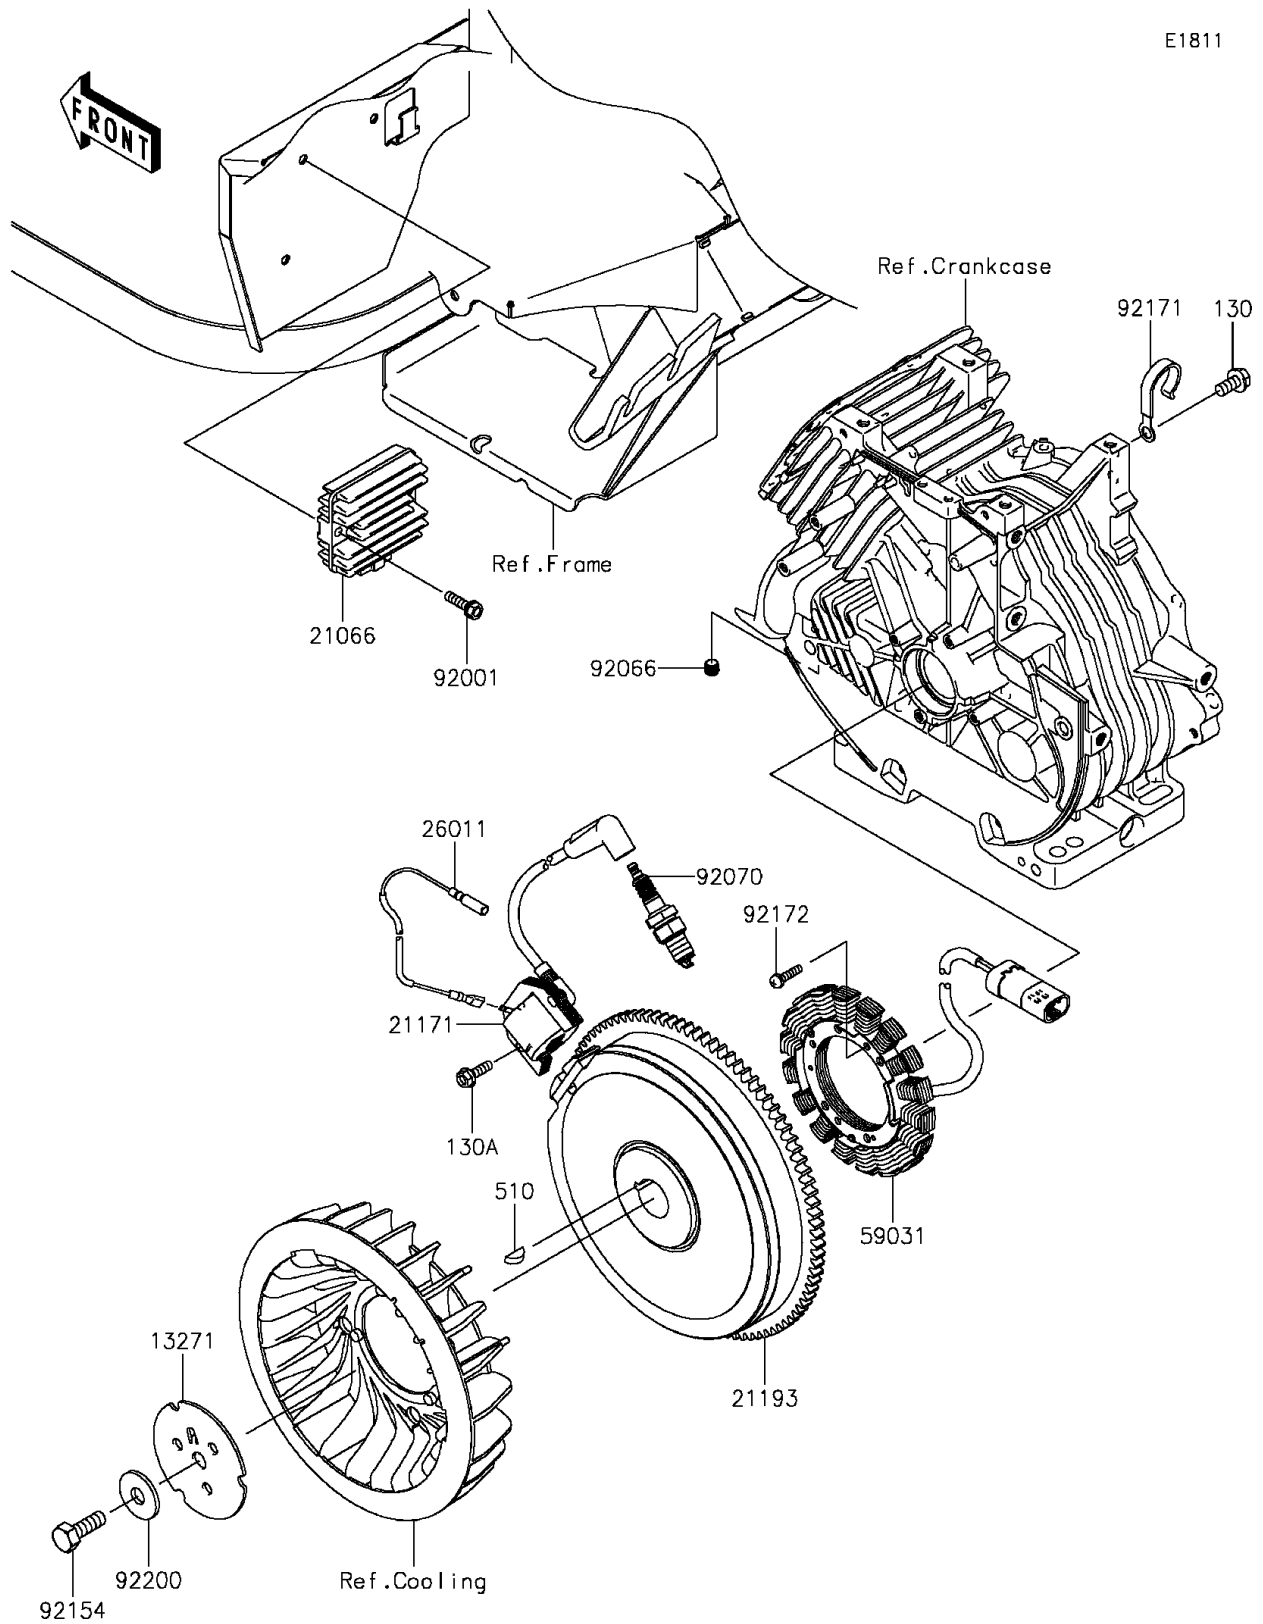

2016 MULE™ 610 4x4 SE Fleet

PARTS DIAGRAM

Generator/Ignition Coil

2016 MULE™ 610 4x4 SE Fleet

PARTS LIST

Generator/Ignition Coil

ITEM NAME	PART NUMBER	QUANTITY
PLATE,FAN (Ref # 13271)	13271-7029	1
REGULATOR-VOLTAGE (Ref # 21066)	21066-0039	1
COIL-ASSY-IGNITION (Ref # 21171)	21171-7035	1
FLYWHEEL-ASSY (Ref # 21193)	21193-0025	1
WIRE-LEAD (Ref # 26011)	26011-7014	1
COIL-CHARGING (Ref # 59031)	59031-2132	1
BOLT,FLANGED,6X22 (Ref # 92001)	92001-1352	2
PLUG (Ref # 92066)	92066-0762	1
PLUG-SPARK,BPR5ES(NGK),SOLID (Ref # 92070)	92070-2088	1
BOLT,12X30 (Ref # 92154)	92154-7003	1
CLAMP (Ref # 92171)	92171-7005	1
SCREW,5X20 (Ref # 92172)	92172-7018	4
WASHER (Ref # 92200)	92200-7002	1
BOLT-FLANGED,8X16 (Ref # 130)	130AA0816	1
BOLT-FLANGED,6X20 (Ref # 130A)	130BA0620	2
KEY-WOODRUFF (Ref # 510)	510A5100	1