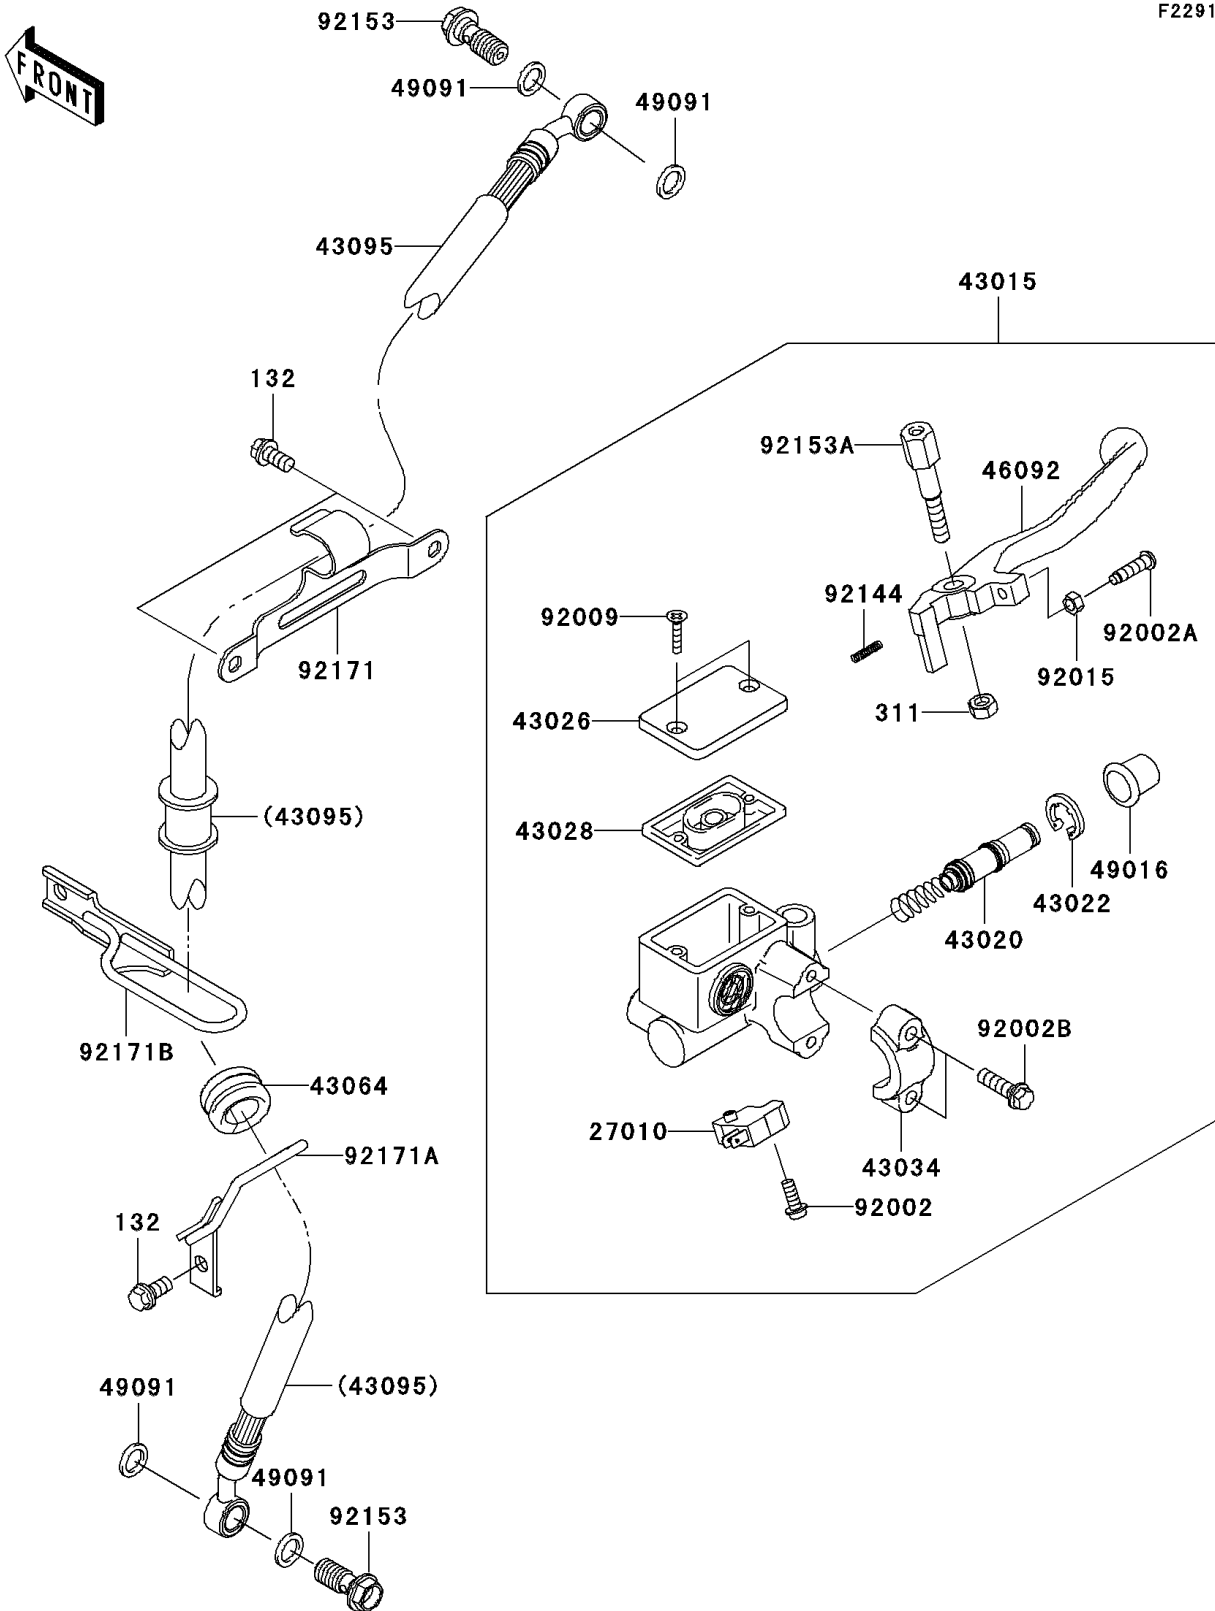

2010 KLR™ 650

PARTS DIAGRAM

Front Master Cylinder

2010 KLR™ 650

PARTS LIST

Front Master Cylinder

Kawasaki

Let the Good Times Roll®

ITEM NAME

PART NUMBER

QUANTITY
