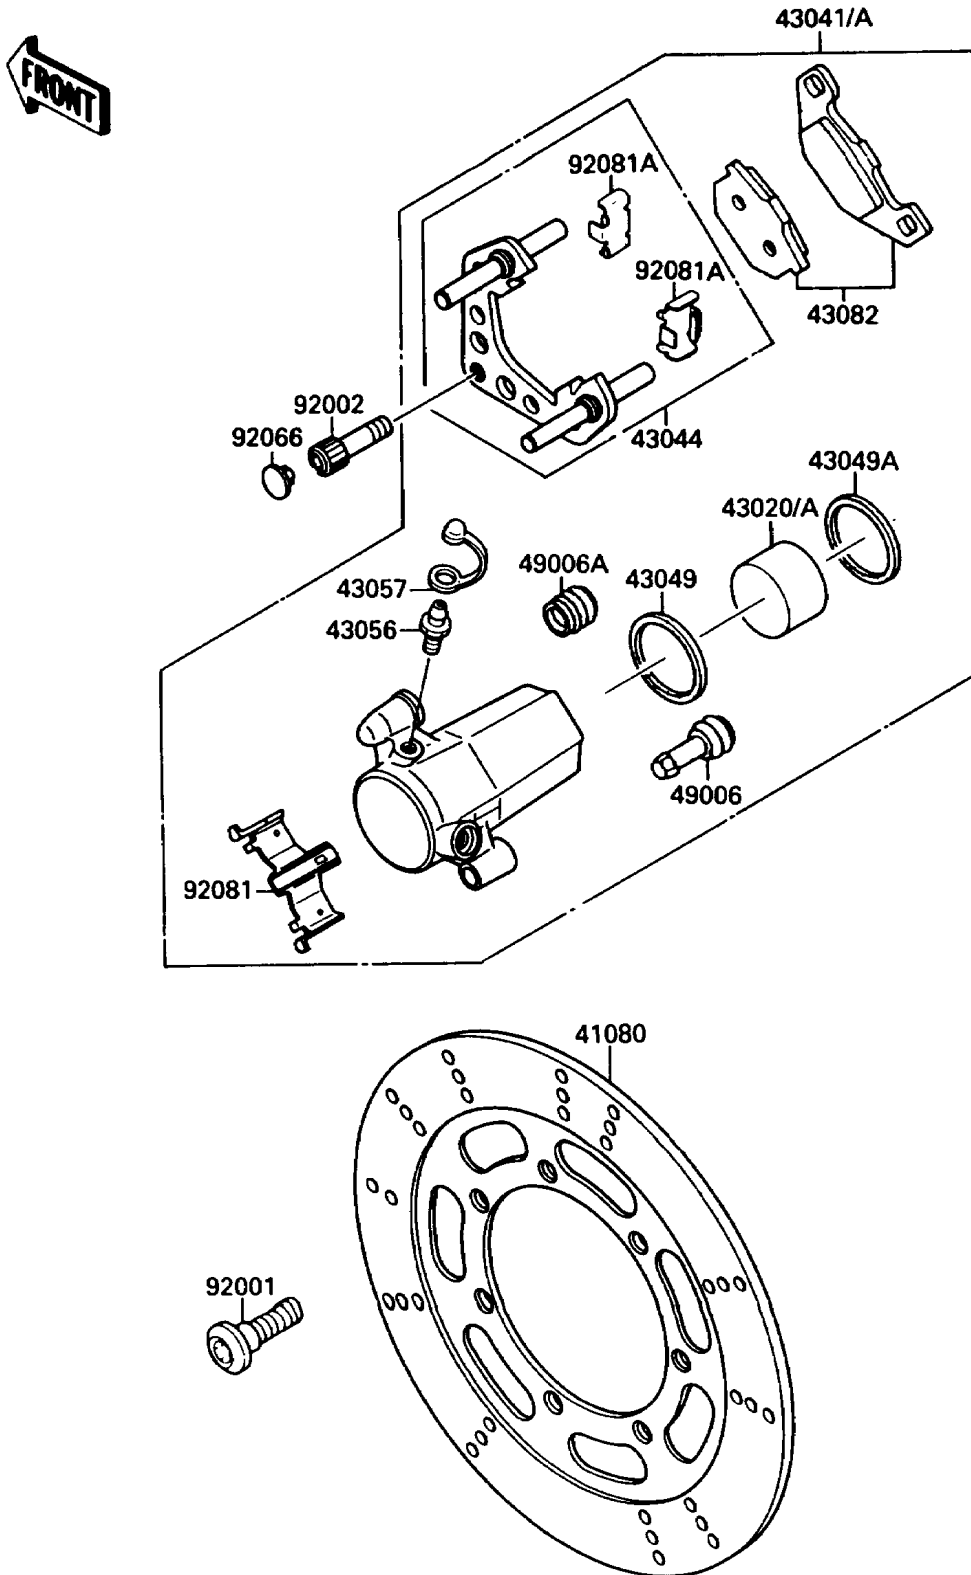

1991 Vulcan 88

PARTS DIAGRAM

Front Brake

F 2292

1991 Vulcan 88

PARTS LIST

Front Brake

ITEM NAME

PART NUMBER

QUANTITY
