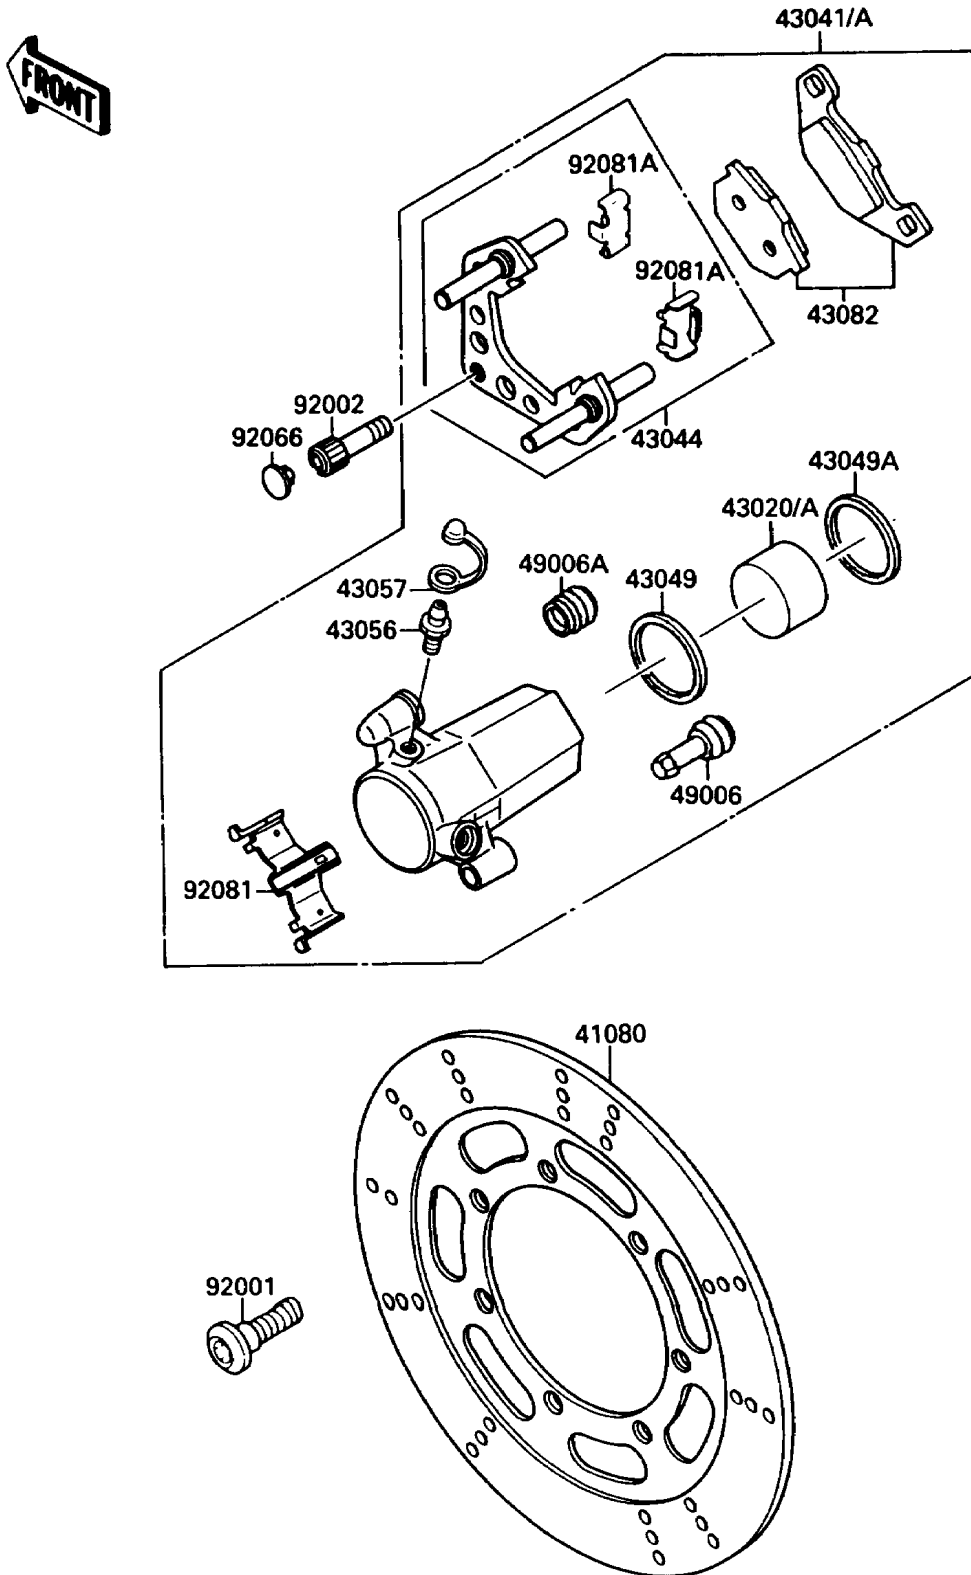

1989 Vulcan 88

PARTS DIAGRAM

Front Brake

F 2292

1989 Vulcan 88

PARTS LIST

Front Brake

ITEM NAME

PART NUMBER

QUANTITY
