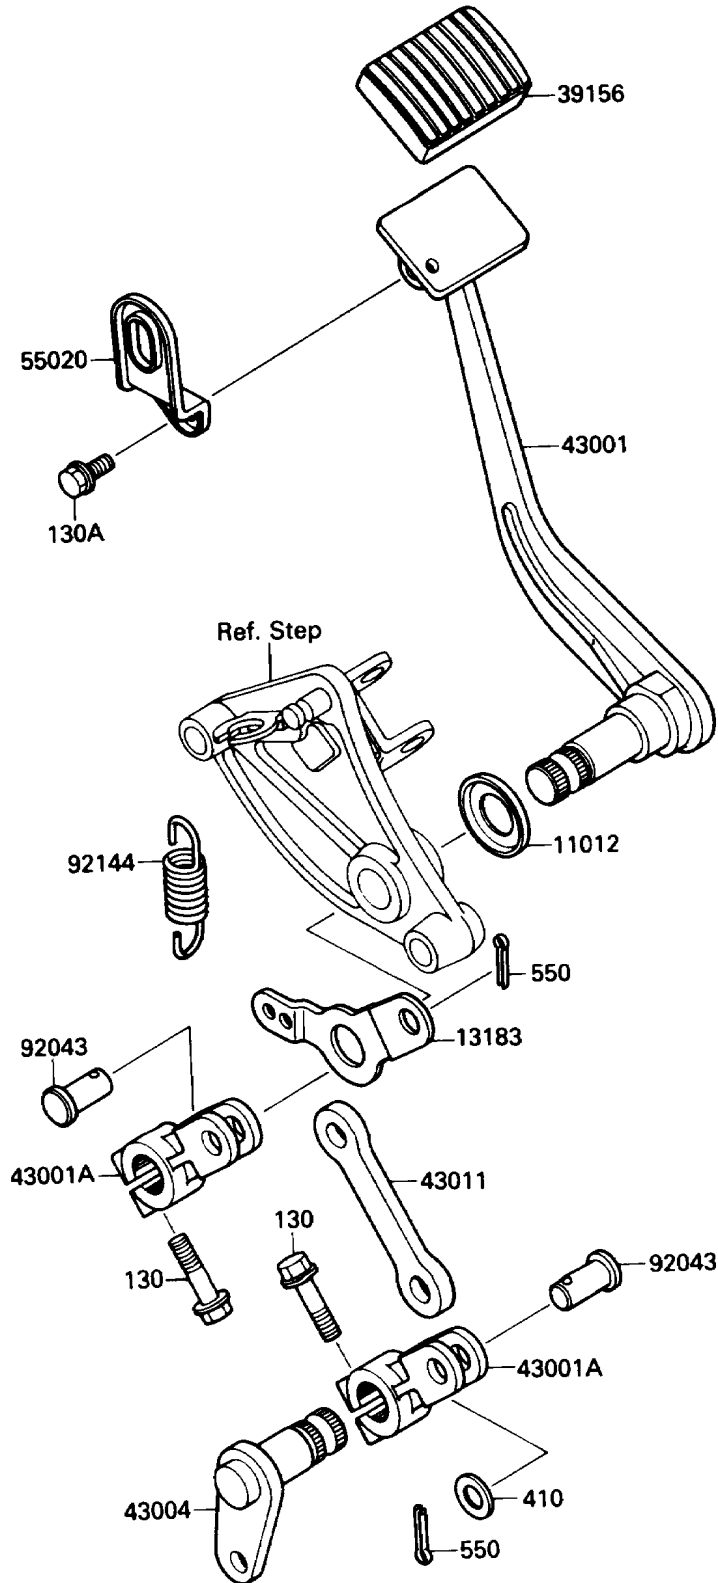

1989 Vulcan 88

PARTS DIAGRAM

Brake Pedal

F2260-0187

1989 Vulcan 88

PARTS LIST

Brake Pedal

Kawasaki

Let the Good Times Roll®

ITEM NAME

PART NUMBER

QUANTITY
