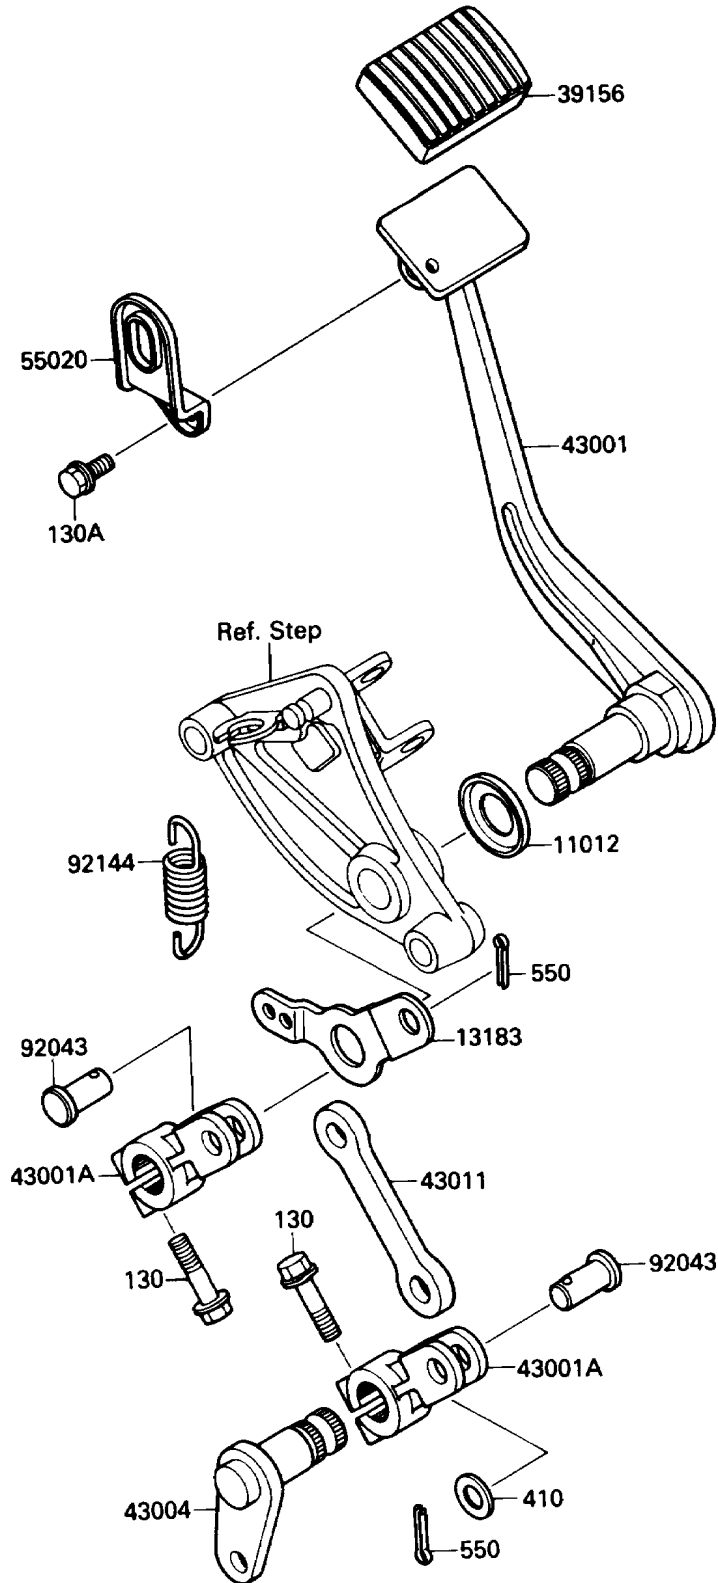

1987 Vulcan 88

PARTS DIAGRAM

Brake Pedal

F2260-0187

1987 Vulcan 88

PARTS LIST

Brake Pedal

Kawasaki

Let the Good Times Roll®

ITEM NAME

PART NUMBER

QUANTITY
