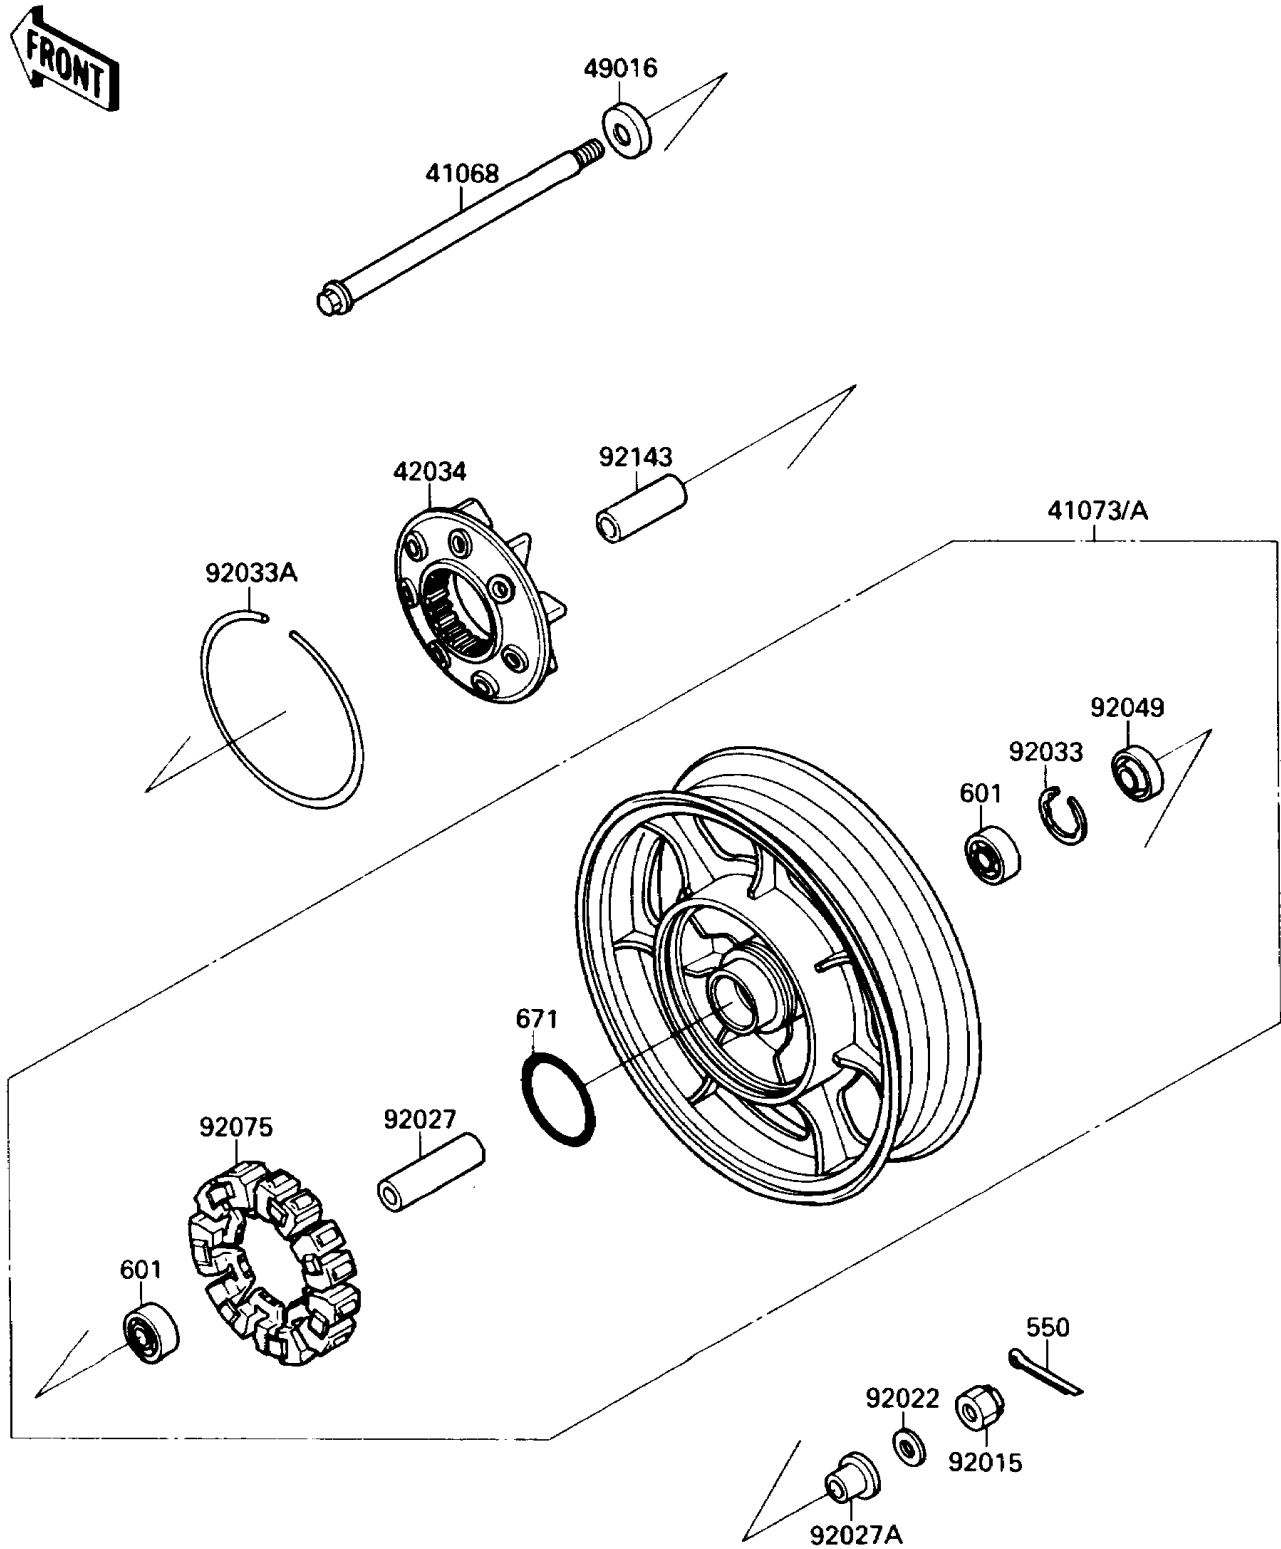

1987 Vulcan 88

PARTS DIAGRAM

Rear Hub

F224U

1987 Vulcan 88

PARTS LIST

Rear Hub

ITEM NAME

PART NUMBER

QUANTITY
