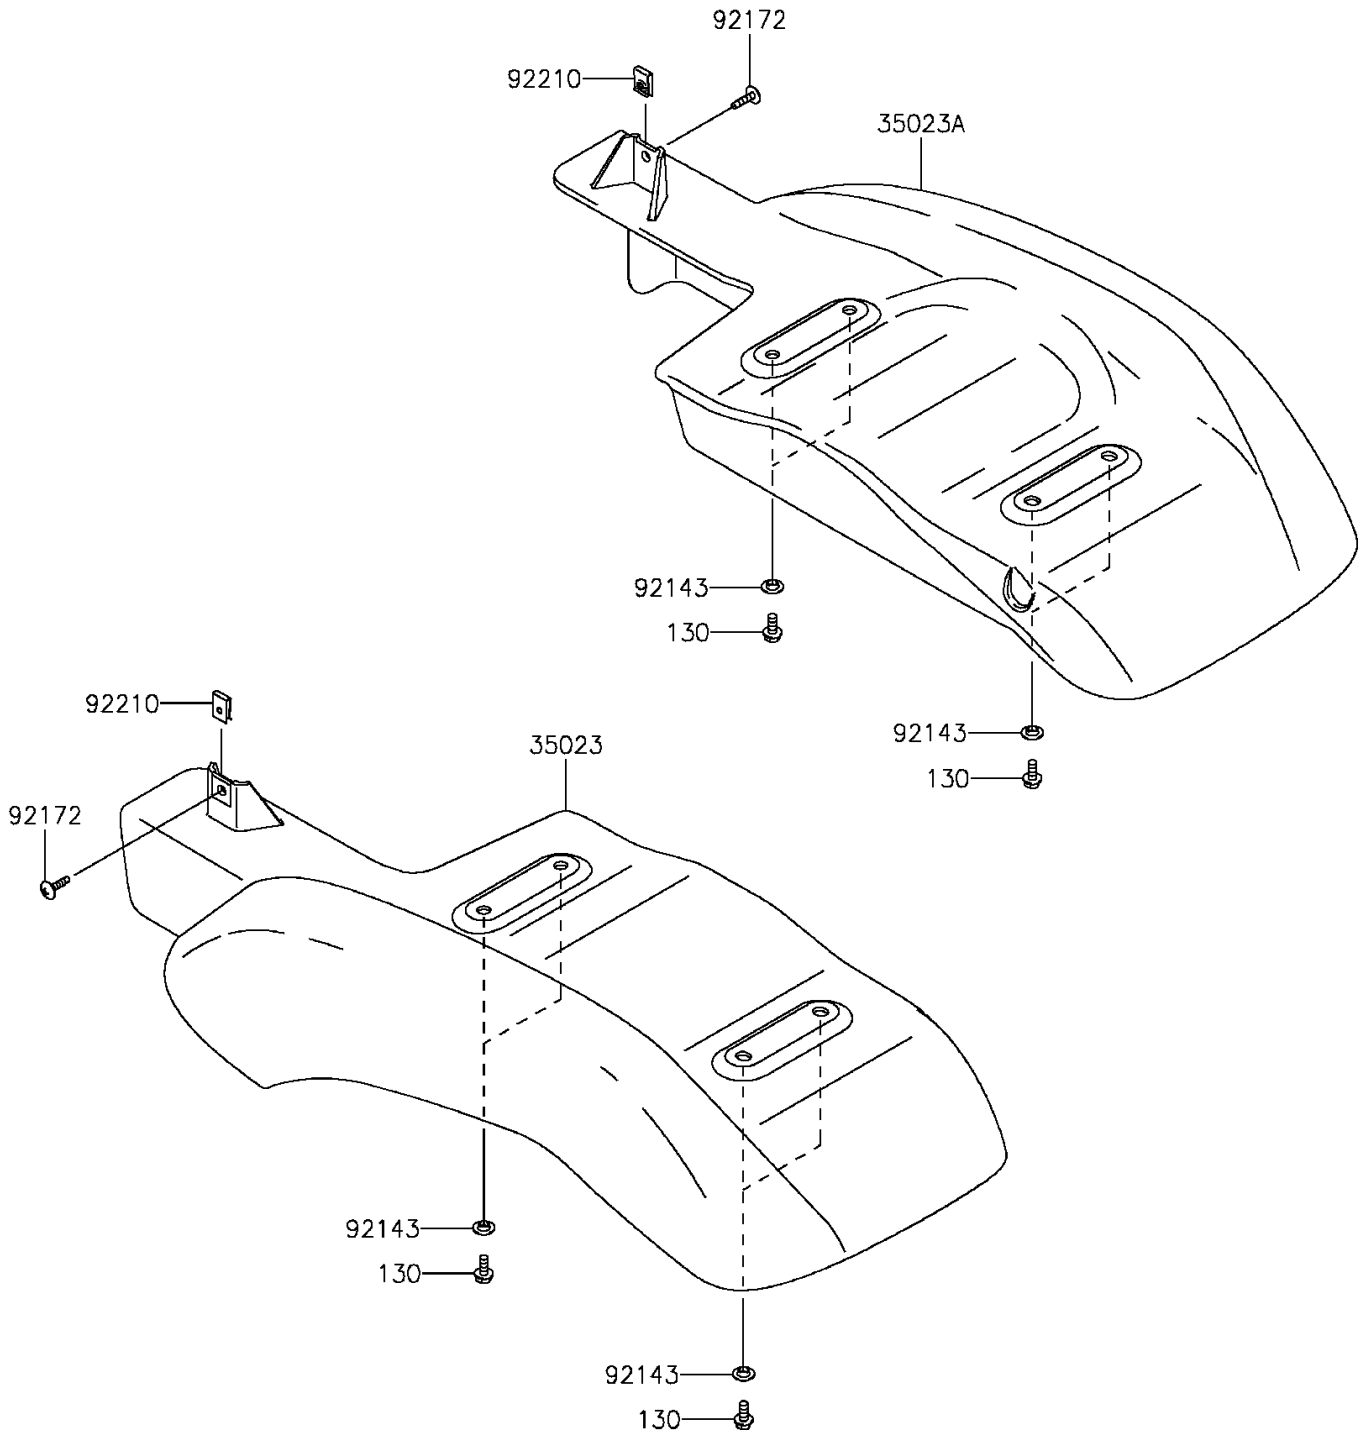

2016 MULE™ 600

PARTS DIAGRAM

Rear Fender(s)

F2172

2016 MULE™ 600

PARTS LIST

Rear Fender(s)

ITEM NAME	PART NUMBER	QUANTITY
FENDER-REAR,LH,F.BLACK (Ref # 35023)	35023-0045-6Z	1
FENDER-REAR,RH,F.BLACK (Ref # 35023A)	35023-0046-6Z	1
COLLAR (Ref # 92143)	92143-1087	8
SCREW,TAPPING,6X20 (Ref # 92172)	92172-0488	2
NUT,LEAF SPRING,6MM (Ref # 92210)	92210-0624	2
BOLT-FLANGED,6X14 (Ref # 130)	130BB0614	8