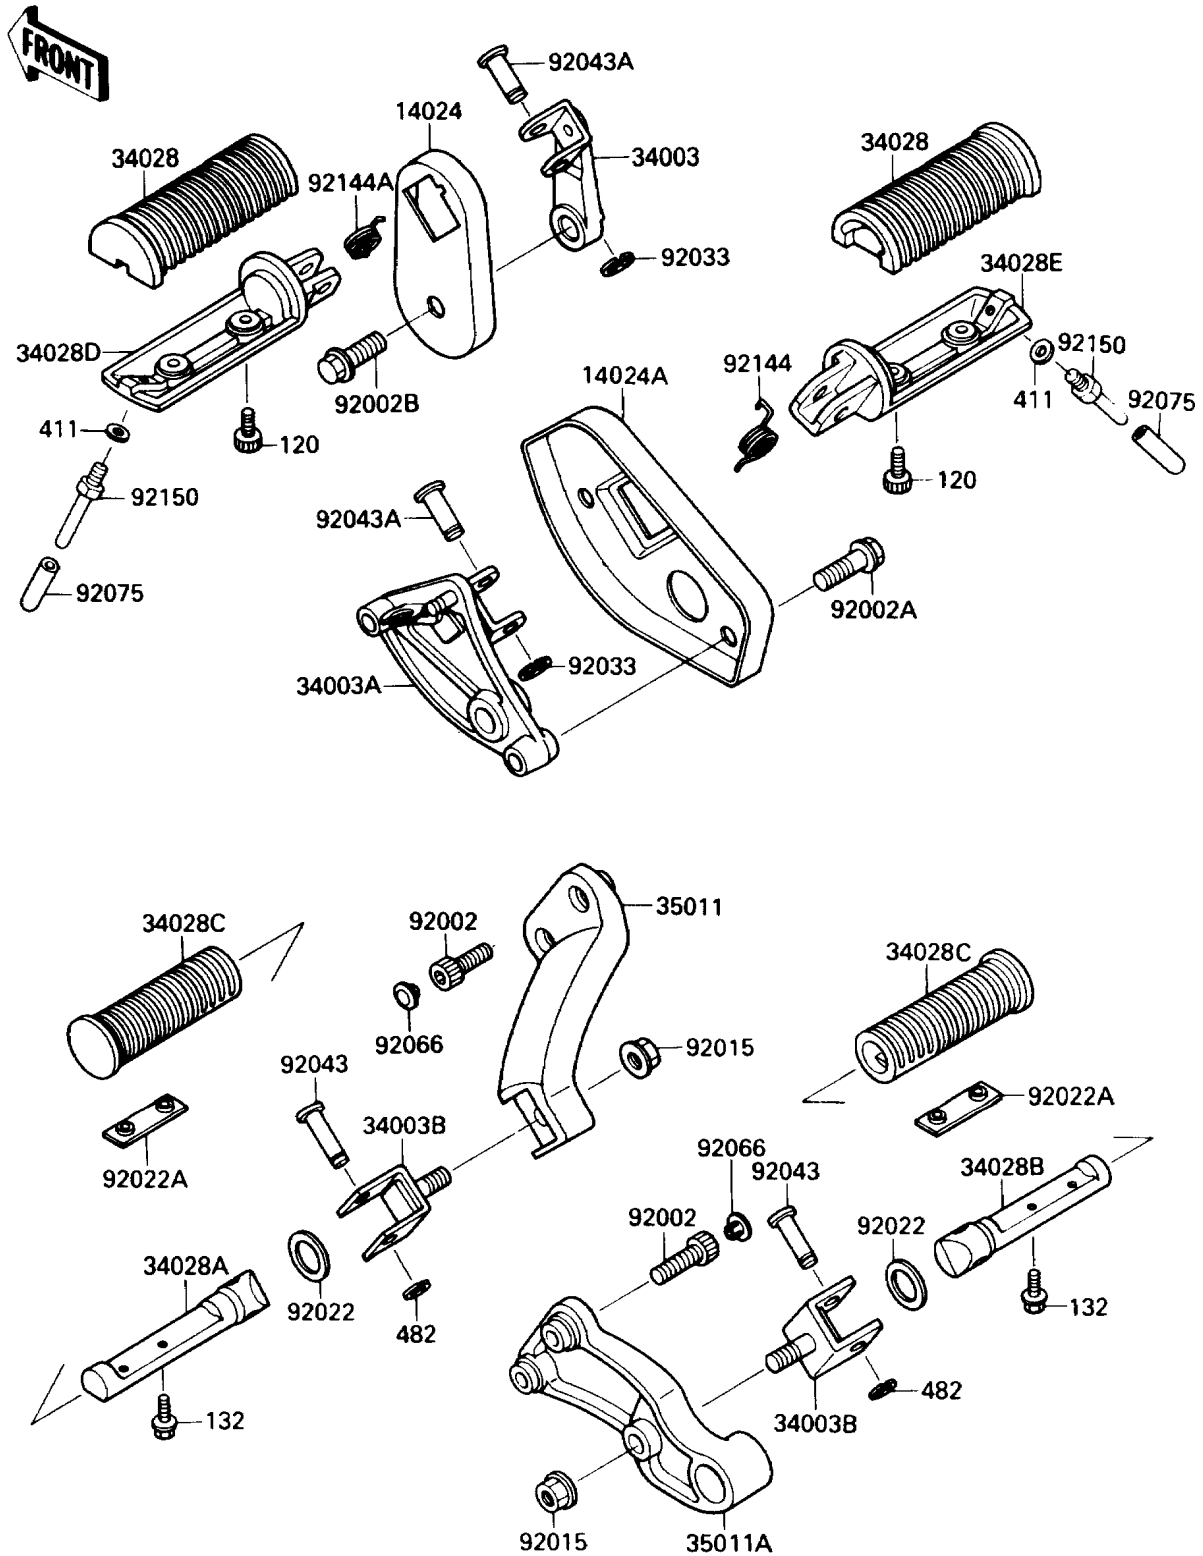

1987 Vulcan 88

PARTS DIAGRAM

Footrest

F2160

1987 Vulcan 88

PARTS LIST

Footrest

Kawasaki

Let the Good Times Roll®

ITEM NAME

PART NUMBER

QUANTITY
